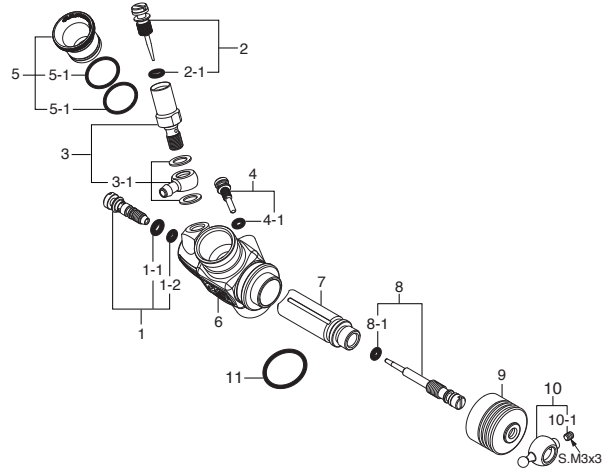

O.S. SPEED R21 SHIMO EDITION 2 Combo Set

(1DJ00)

TR02 EFRA2165 & MR03-WC

TYPE 21M2(B) SHIMO 2

(2DJ81000)

CAP SCREW SETS (10pcs./set)

Code No.	Size	Pcs. used in an engine
79871020	M2.6x7	Cover Plate Retaining Screw (4pcs.)
79871055	M2.6x18	Carburetor Retainer Retaining Screw (1pc.)
79871180	M3x18	Cylinder Head Retaining Screw (4pcs.)

No.	Code No.	Description
1	22082600	Mixture Control Valve Assembly (21M) 21XZ-R
1-1	46066319	"O" Ring (L) (2pcs.) P-3
1-2	22781800	"O" Ring (S) (2pcs.) 10D,10F,1H-3H,20E
2	22082970	Needle Assembly (21M) 21XZ-R
2-1	46066319	"O" Ring (L) (2pcs.) P-3
3	22082940	Needle Holder Assembly (21M) 21XZ-R
3-1	22082950	No.15 Universal Nipple Assembly
4	22848160	Throttle Stop Screw (21J)
4-1	27881820	"O" Ring (S) (2pcs.) (S-3)
5	71533885	Carburetor Reducer (8.5mm Champagne Gold) AL
5-1	22615000	"O" Ring (1pc.) 2A-3A,20C,20D
6	22082110	Carburetor Body 21M(B)
7	22082200	Slide Valve (21M) 21XZ-R
8	2A081610	Metering Needle Assembly R2101
8-1	27881820	"O" Ring (S) (2pcs.) (S-3)
9	23981520	Dust Cover (21,30VG) 21E,21F,21J
10	23781400	Ball Link No.3
10-1	26381501	Set Screw (1pc.)
11	29015019	Carburetor Rubber Gasket 20E,60F,60MC,70D

O.S. SPEED GENUINE PARTS & ACCESSORIES

Code No.	Description
71801110	Flywheel Collet (2pcs.)
22826140	Exhaust Seal Ring (2pcs.)
22826145	Exhaust Seal Ring (10pcs.)