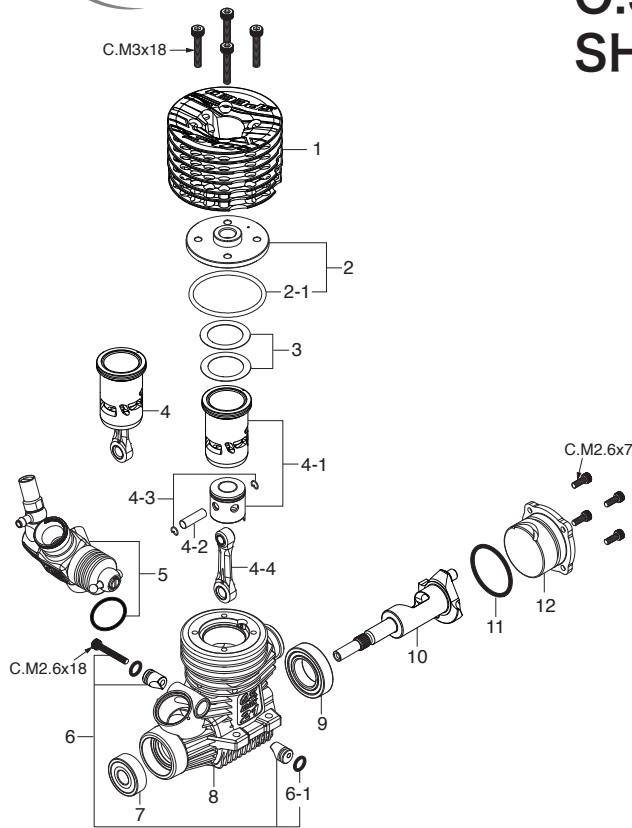

O.S. SPEED R21 SHIMO EDITION 2 Combo Set

(1DJ00)

TR02 EFRA2165 & MR03-WC

TYPE 21M2(B) SHIMO 2

(2DJ81000)

CAP SCREW SETS (10pcs./set)

Code No.	Size	Pcs. used in an engine
79871020	M2.6x7	Cover Plate Retaining Screw (4pcs.)
79871055	M2.6x18	Carburetor Retainer Retaining Screw (1pc.)
79871180	M3x18	Cylinder Head Retaining Screw (4pcs.)

No.	Code No.	Description
1	22082600	Mixture Control Valve Assembly (21M) 21XZ-R
1-1	46066319	"O" Ring (L) (2pcs.) P-3
1-2	22781800	"O" Ring (S) (2pcs.) 10D,10F,1H-3H,20E
2	22082970	Needle Assembly (21M) 21XZ-R
2-1	46066319	"O" Ring (L) (2pcs.) P-3
3	22082940	Needle Holder Assembly (21M) 21XZ-R
3-1	22082950	No.15 Universal Nipple Assembly
4	22848160	Throttle Stop Screw (21J)
4-1	27881820	"O" Ring (S) (2pcs.) (S-3)
5	71533885	Carburetor Reducer (8.5mm Champagne Gold) AL
5-1	22615000	"O" Ring (1pc.) 2A-3A,20C,20D
6	22082110	Carburetor Body 21M(B)
7	22082200	Slide Valve (21M) 21XZ-R
8	2A081610	Metering Needle Assembly R2101
8-1	27881820	"O" Ring (S) (2pcs.) (S-3)
9	23981520	Dust Cover (21,30VG) 21E,21F,21J
10	23781400	Ball Link No.3
10-1	26381501	Set Screw (1pc.)
11	29015019	Carburetor Rubber Gasket 20E,60F,60MC,70D

O.S. SPEED GENUINE PARTS & ACCESSORIES

Code No.	Description
71801110	Flywheel Collet (2pcs.)
22826140	Exhaust Seal Ring (2pcs.)
22826145	Exhaust Seal Ring (10pcs.)