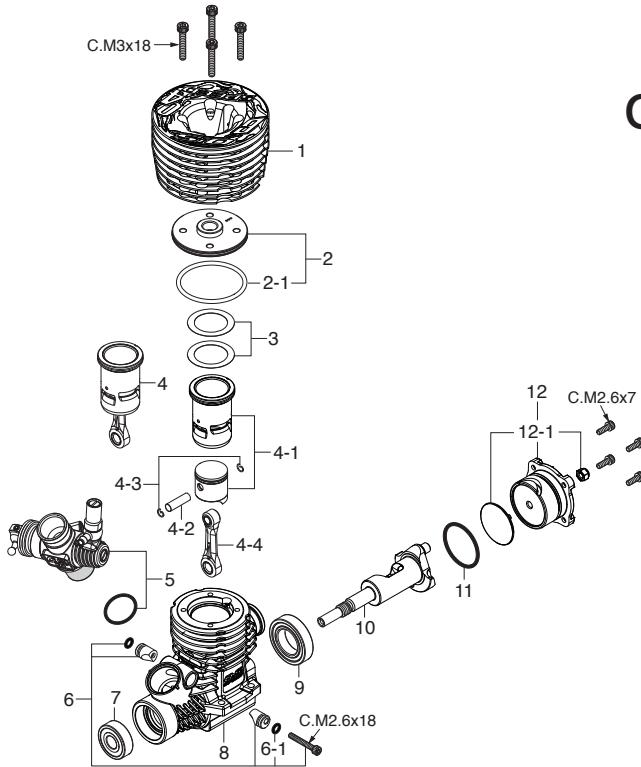

O.S. SPEED B2104 (1DA00)

TYPE 22E(B) (2BP81000)

O.S. SPEED B2104 Combo Set (1DA01)

TB03 EFRA2155(T-2100SC) & MB01-80

CAP SCREW SETS (10pcs./set)

Code No.	Size	Pcs. used in an engine
79871020	M2.6x7	Cover Plate Retaining Screw (4pcs.)
79871055	M2.6x18	Carburetor Retainer Retaining Screw (1pc.)
79871180	M3x18	Cylinder Head Retaining Screw (4pcs.)

*Type of screw

C...Cap Screw B...Binding Screw M...Oval Fillister-Head Screw
F...Flat Head Screw T...Tapping Screw N...Round Head Screw S...Set Screw

No.	Code No.	Description
1	2DA04000	Outer Head OSSPEED B2104
2	2DA04100	Inner Head OSSPEED B2104
2-1	2DA04180	Inner Head "O" Ring (BLACK) (S-32)
3	2A004160	Head Gasket (0.1mm, 0.15mm) R2101
4	2DA03010	Built-up Parts Set OSSPEED B2104
4-1	2DA03000	Cylinder & Piston Assembly OSSPEED B2104
4-2	22016000	Piston Pin 21XZ-R
4-3	2AP17000	O.S. SPEED Piston Pin Retainer 2 (6pcs.)
4-4	22425003	Connecting Rod (w/piston pin retainers 3pcs.) OSSP B2102,21XZ-B SP3
5	2BP81000	Carburetor Complete Type 22E(B) W/Out Reducer
6	23981740	Carburetor Retainer Assembly 21E,21H,21J
6-1	24881824	"O" Ring (2pcs.) (7B,20G)
7	23731020	Ball Bearing (Front) 21XZ-B
8	2DA01000	Crankcase OSSPEED B2104
9	23730050	Ceramic Bearing (Rear) OSSPEED 21V SPEC
10	2DA02000	Crankshaft OSSPEED B2104
11	23107100	Cover Gasket (S-22) 21XZ,30VG,35AX
12	2DA07000	Cover Plate Assembly OSSPEED B2104
12-1	2DA07010	Thrust Plate (w/ nylon nut M3 BLACK) OSSPEED B2104
	71641300	T Series Plug P3
	71533261	Carburetor Reducer ø6II (RED) w/ "O" Ring (2pcs.)
	22615000	"O" Ring (1pc.)
	71533865	Carburetor Reducer ø6.5II (RED) w/ "O" Ring (2pcs.)
	22615000	"O" Ring (1pc.)
	22884250	Dust Cap Set (ø3,ø16,ø18 1pc. each)
		Exhaust Seal Ring