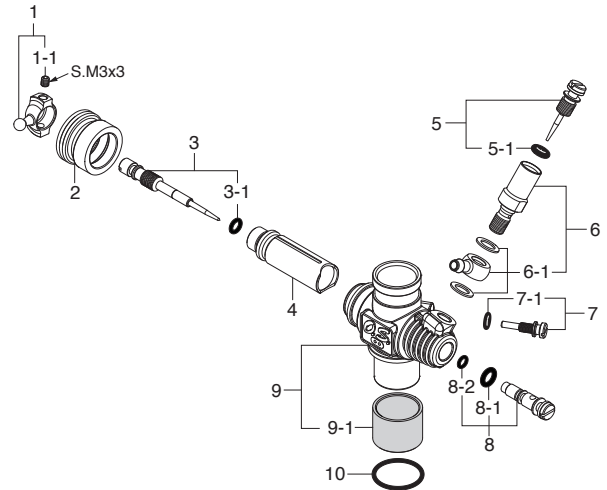

O.S. SPEED B2104 (1DA00)

TYPE 22E(B) (2BP81000)

O.S. SPEED B2104 Combo Set (1DA01)

TB03 EFRA2155(T-2100SC) & MB01-80

CAP SCREW SETS (10pcs./set)

Code No.	Size	Pcs. used in an engine
79871020	M2.6x7	Cover Plate Retaining Screw (4pcs.)
79871055	M2.6x18	Carburetor Retainer Retaining Screw (1pc.)
79871180	M3x18	Cylinder Head Retaining Screw (4pcs.)

*Type of screw

C...Cap Screw B...Binding Screw M...Oval Fillister-Head Screw
F...Flat Head Screw T...Tapping Screw N...Round Head Screw S...Set Screw

No.	Code No.	Description
1	2DA04000	Outer Head OSSPEED B2104
2	2DA04100	Inner Head OSSPEED B2104
2-1	2DA04180	Inner Head "O" Ring (BLACK) (S-32)
3	2A004160	Head Gasket (0.1mm, 0.15mm) R2101
4	2DA03010	Built-up Parts Set OSSPEED B2104
4-1	2DA03000	Cylinder & Piston Assembly OSSPEED B2104
4-2	22016000	Piston Pin 21XZ-R
4-3	2AP17000	O.S. SPEED Piston Pin Retainer 2 (6pcs.)
4-4	22425003	Connecting Rod (w/piston pin retainers 3pcs.) OSSP B2102,21XZ-B SP3
5	2BP81000	Carburetor Complete Type 22E(B) W/Out Reducer
6	23981740	Carburetor Retainer Assembly 21E,21H,21J
6-1	24881824	"O" Ring (2pcs.) (7B,20G)
7	23731020	Ball Bearing (Front) 21XZ-B
8	2DA01000	Crankcase OSSPEED B2104
9	23730050	Ceramic Bearing (Rear) OSSPEED 21V SPEC
10	2DA02000	Crankshaft OSSPEED B2104
11	23107100	Cover Gasket (S-22) 21XZ,30VG,35AX
12	2DA07000	Cover Plate Assembly OSSPEED B2104
12-1	2DA07010	Thrust Plate (w/ nylon nut M3 BLACK) OSSPEED B2104
	71641300	T Series Plug P3
	71533261	Carburetor Reducer ø6II (RED) w/ "O" Ring (2pcs.)
	22615000	"O" Ring (1pc.)
	71533865	Carburetor Reducer ø6.5II (RED) w/ "O" Ring (2pcs.)
	22615000	"O" Ring (1pc.)
	22884250	Dust Cap Set (ø3,ø16,ø18 1pc. each)
		Exhaust Seal Ring

O.S. SPEED GENUINE PARTS & ACCESSORIES

Code No.	Description
22826140	Exhaust Seal Ring (2pcs.)
22826145	Exhaust Seal Ring (10pcs.)