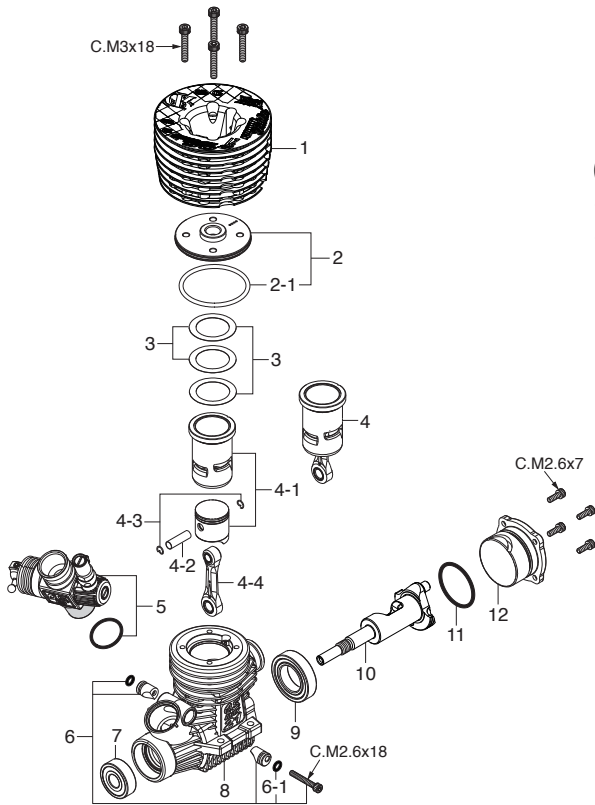

O.S. SPEED B21 RONDA DRAKE EDITION (1CH02)

TYPE 21J4(B) (2CH81000)

O.S. SPEED B21 RONDA DRAKE EDITION Combo Set (1CH03)

TB03 EFRA2155(T-2100SC) & MB01-75

CAP SCREW SETS (10pcs./set)

Code No.	Size	Pcs. used in an engine
79871020	M2.6x7	Cover Plate Retaining Screw (4pcs.)
79871055	M2.6x18	Carburetor Retainer Retaining Screw (1pc.)
79871180	M3x18	Cylinder Head Retaining Screw (4pcs.)

No.	Code No.	Description
1	2BN81430	Ball Link No.6
1-1	26381501	Retaining Screw
2	23981520	Dust Cover (21,30VG,28XZ) 21E,21F,21J
3	23818340	Metering Needle Assembly 21C,21J
3-1	27881820	"O" Ring (2pcs.) (S-3)
4	22848210	Slide Valve 21J
5	23618197	Needle Assembly 21C,21E,21F,20E,21J
5-1	46066319	"O" Ring (L) (2pcs.) P-3
6	22082940	Needle Holder Assembly (21M) 21XZ-R
6-1	22082950	Fuel Inlet (No.15)
7	22848160	Throttle Stop Screw (21J)
7-1	27881820	"O" Ring (2pcs.) (S-3)
8	23781600	Mixture Control Valve Assembly 20K,21J
8-1	46066319	"O" Ring (L) (2pcs.) (P-3)
8-2	22781800	"O" Ring (S) (2pcs.) 10D,10F,1H-3H,20E
9	2AN81100	Carburetor Body 21J3(B)
9-1	2AN81101	Thermo Insulator 21J3
10	29015019	Carburetor Rubber Gasket 20E,60F,60MC,70D