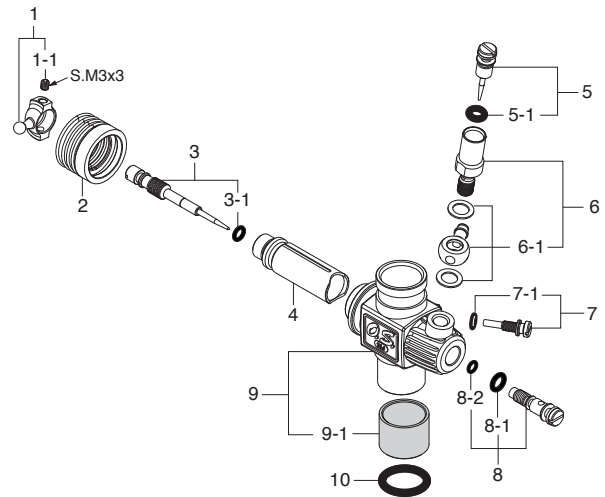

O.S. SPEED B21 RONDA DRAKE EDITION (1CH02)

TYPE 21J4(B) (2CH81000)

O.S. SPEED B21 RONDA DRAKE EDITION Combo Set (1CH03)

TB03 EFRA2155(T-2100SC) & MB01-75

CAP SCREW SETS (10pcs./set)

Code No.	Size	Pcs. used in an engine
79871020	M2.6x7	Cover Plate Retaining Screw (4pcs.)
79871055	M2.6x18	Carburetor Retainer Retaining Screw (1pc.)
79871180	M3x18	Cylinder Head Retaining Screw (4pcs.)

*Type of screw

C...Cap Screw B...Binding Screw M...Oval Fillister-Head Screw
F...Flat Head Screw T...Tapping Screw N...Round Head Screw S...Set Screw

No.	Code No.	Description
1	2CH04010	Outer Head OSSPEED B21 RONDA
2	2CH04100	Inner Head OSSPEED B21
2-1	2BN04180	Inner Head "O" Ring (S-32) (RED)
3	2A204160	Head Gasket Set (0.1mm,0.15mm) B2101
4	2A203013	Built-up Parts Set (C&P) OSSP B21 ADAM
4-1	2A203003	Cylinder & Piston Assembly OSSP B21 ADAM
4-2	22016000	Piston Pin 21XZ-R
4-3	2AP17000	O.S. SPEED Piston Pin Retainer 2 (6pcs.)
4-4	22425003	Connecting Rod w/piston pin retainers (3pcs.) OSSP B2102,21XZ-B SP3
5	2CH81000	Carburetor Complete (Type 21J4(B)) W/Out Reducer
6	23981740	Carburetor Retainer Assembly 21E,21H,21J
6-1	24881824	"O" Ring (2pcs.) (7B, 20G)
7	23731020	Crankshaft Ball Bearing (Front) 21XZ-B
8	2A201000	Crankcase OSSPEED B2101
9	23730050	Ceramic Ball Bearing (Rear) OSSPEED 21V-SPEC
10	2CH02000	Crankshaft OSSPEED B21 ADAM 2
11	23107100	Cover Gasket (S-22) 21XZ,30VG,35AX
12	2A207000	Cover Plate OSSPEED B2101
	71642720	O.S. SPEED T Series Plug P3
	71534865	Reducer Ø6.5II (PINK) w/ "O" Ring (2pcs.)
	22615000	"O" Ring (1pc.)
	71534570	Reducer Ø7 (PINK) w/ "O" Ring (2pcs.)
	22615000	"O" Ring (1pc.)
	22884250	Dust Cap Set (ø3,ø16,ø18 1pc. each)
		Exhaust Seal Ring

O.S. SPEED GENUINE PARTS & ACCESSORIES

Code No.	Description
22826140	Exhaust Seal Ring (2pcs.)
22826145	Exhaust Seal Ring (10pcs.)