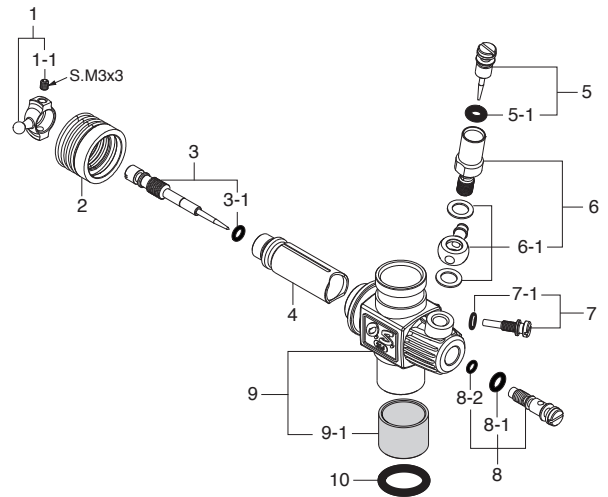

O.S. SPEED B21 ADAM DRAKE EDITION 2 (1CH00)

TYPE 21J4(B) (2CH81000)

O.S. SPEED B21 ADAM DRAKE EDITION2 Combo Set (1CH01)

TB03 EFRA2155(T-2100SC) & MB01-75

CAP SCREW SETS (10pcs./set)

Code No.	Size	Pcs. used in an engine
79871020	M2.6x7	Cover Plate Retaining Screw (4pcs.)
79871055	M2.6x18	Carburetor Retainer Retaining Screw (1pc.)
79871180	M3x18	Cylinder Head Retaining Screw (4pcs.)

* Type of screw

C...Cap Screw B...Binding Screw M...Oval Fillister-Head Screw
F...Flat Head Screw T...Tapping Screw N...Round Head Screw S...Set Screw

No.	Code No.	Description
1	2CH04000	Outer Head OSSPEED B21 ADAM 2
2	2CH04100	Inner Head OSSPEED B21
2-1	2BN04180	Inner Head "O" Ring (S-32) (RED)
3	2A204160	Head Gasket Set (0.1mm,0.15mm) B2101
4	2A203013	Built-up Parts Set (C&P) OSSP B21 ADAM
4-1	2A203003	Cylinder & Piston Assembly OSSP B21 ADAM
4-2	22016000	Piston Pin 21XZ-R
4-3	2AP17000	O.S. SPEED Piston Pin Retainer 2 (6pcs.)
4-4	22425003	Connecting Rod w/piston pin retainers (3pcs.) OSSP B2102,21XZ-B SP3
5	2CH81000	Carburetor Complete (Type 21J4(B)) W/Out Reducer
6	23981740	Carburetor Retainer Assembly 21E,21H,21J
6-1	24881824	"O" Ring (2pcs.) (7B, 20G)
7	23731020	Crankshaft Ball Bearing (Front) 21XZ-B
8	2A201000	Crankcase OSSPEED B2101
9	23730050	Ceramic Ball Bearing (Rear) OSSPEED 21V-SPEC
10	2CH02000	Crankshaft OSSPEED B21 ADAM 2
11	23107100	Cover Gasket (S-22) 21XZ,30VG,35AX
12	2A207000	Cover Plate OSSPEED B2101
	71642720	O.S. SPEED T Series Plug P3
	71534466	Reducer Ø6.5II (BLUE) w/ "O" Ring (2pcs.)
	22615000	"O" Ring (1pc.)
	71534470	Reducer Ø7 (BLUE) w/ "O" Ring (2pcs.)
	22615000	"O" Ring (1pc.)
	22884250	Dust Cap Set (ø3,ø16,ø18 1pc. each)
		Exhaust Seal Ring

O.S. SPEED GENUINE PARTS & ACCESSORIES

Code No.	Description
22826140	Exhaust Seal Ring (2pcs.)
22826145	Exhaust Seal Ring (10pcs.)