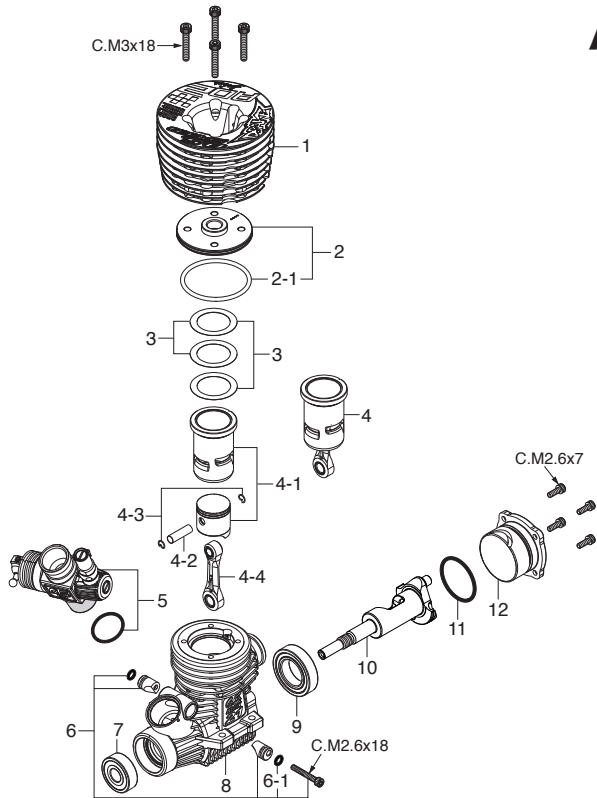

O.S. SPEED B21 ADAM DRAKE EDITION 2 (1CH00)

TYPE 21J4(B) (2CH81000)

O.S. SPEED B21 ADAM DRAKE EDITION2 Combo Set (1CH01)

TB03 EFRA2155(T-2100SC) & MB01-75

CAP SCREW SETS (10pcs./set)

Code No.	Size	Pcs. used in an engine
79871020	M2.6x7	Cover Plate Retaining Screw (4pcs.)
79871055	M2.6x18	Carburetor Retainer Retaining Screw (1pc.)
79871180	M3x18	Cylinder Head Retaining Screw (4pcs.)

* Type of screw

C...Cap Screw B...Binding Screw M...Oval Fillister-Head Screw
F...Flat Head Screw T...Tapping Screw N...Round Head Screw S...Set Screw

No.	Code No.	Description
1	2CH04000	Outer Head OSSPEED B21 ADAM 2
2	2CH04100	Inner Head OSSPEED B21
2-1	2BN04180	Inner Head "O" Ring (S-32) (RED)
3	2A204160	Head Gasket Set (0.1mm,0.15mm) B2101
4	2A203013	Built-up Parts Set (C&P) OSSP B21 ADAM
4-1	2A203003	Cylinder & Piston Assembly OSSP B21 ADAM
4-2	22016000	Piston Pin 21XZ-R
4-3	2AP17000	O.S. SPEED Piston Pin Retainer 2 (6pcs.)
4-4	22425003	Connecting Rod w/piston pin retainers (3pcs.) OSSP B2102,21XZ-B SP3
5	2CH81000	Carburetor Complete (Type 21J4(B)) W/Out Reducer
6	23981740	Carburetor Retainer Assembly 21E,21H,21J
6-1	24881824	"O" Ring (2pcs.) (7B, 20G)
7	23731020	Crankshaft Ball Bearing (Front) 21XZ-B
8	2A201000	Crankcase OSSPEED B2101
9	23730050	Ceramic Ball Bearing (Rear) OSSPEED 21V-SPEC
10	2CH02000	Crankshaft OSSPEED B21 ADAM 2
11	23107100	Cover Gasket (S-22) 21XZ,30VG,35AX
12	2A207000	Cover Plate OSSPEED B2101
	71642720	O.S. SPEED T Series Plug P3
	71534466	Reducer Ø6.5II (BLUE) w/ "O" Ring (2pcs.)
	22615000	"O" Ring (1pc.)
	71534470	Reducer Ø7 (BLUE) w/ "O" Ring (2pcs.)
	22615000	"O" Ring (1pc.)
	22884250	Dust Cap Set (ø3,ø16,ø18 1pc. each)
		Exhaust Seal Ring