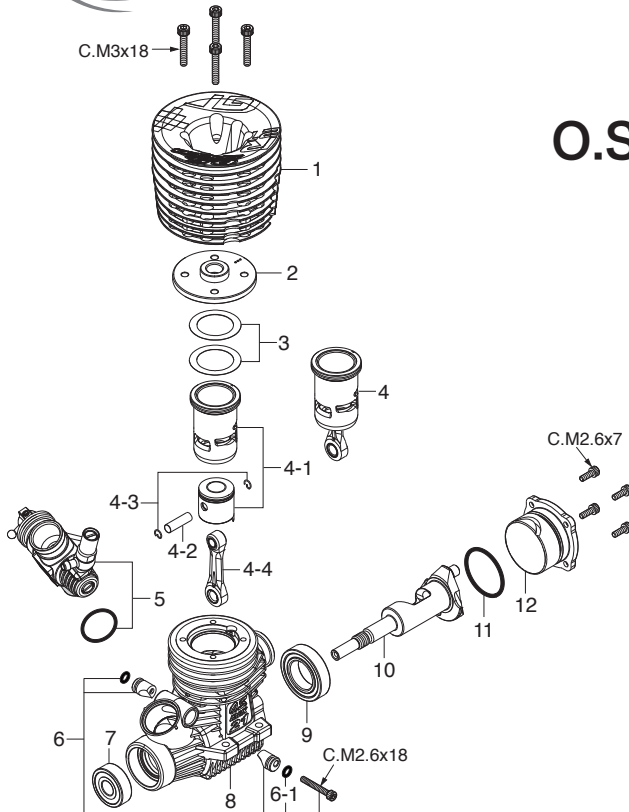

### CAP SCREW SETS (10pcs./set)

Code No.	Size	Pcs. used in an engine
79871020	M2.6x7	Cover Plate Retaining Screw (4pcs.)
79871055	M2.6x18	Carburetor Retainer Retaining Screw (1pc.)
79871180	M3x18	Cylinder Head Retaining Screw (4pcs.)

\* Type of screw

C...Cap Screw B...Binding Screw M...Oval Filler-Head Screw  
F...Flat Head Screw T...Tapping Screw N...Round Head Screw S...Set Screw

No.	Code No.	Description
* 1	2CC04000	Outer Head OSSPEED R21GT
2	2A004100	Inner Head OSSPEED R2101
3	2A004160	Head Gasket (0.1mm,0.15mm) R2101
* 4	2CC03010	Built-up Parts Set (C&P) OSSPEED R21GT
* 4-1	2CC03000	Cylinder & Piston Assembly OSSPEED R21GT
4-2	22016000	Piston Pin 21XZ-R
4-3	2AP17000	Piston Pin Retainer 2 (6pcs.)
4-4	23755024	Connecting Rod w/piston pin retainers (3pcs.) OSSPEED R2102,21XZ-GT
* 5	2CC81000	Carburetor Complete Type 22E(B) GT
6	23981740	Carburetor Retainer Assembly 21E,21H,21J
6-1	24881824	"O" Ring (2pcs.) (7B)
7	23731000	Crankshaft Ball Bearing (Front) 21VZ,VG,30VG,28
* 8	2CC01000	Crankcase OSSPEED R21GT
9	23730020	Crankshaft Ball Bearing (Rear) 21V-SPEC,28XZ,30VG
* 10	2CC02000	Crankshaft OSSPEED R21GT
11	23107100	Cover Gasket (S-22) 21XZ,30VG,35AX
12	2A007000	Cover Plate OSSPEED 2101
	71642060	T Series Plug RP6
	71533270	Carburetor Reducer $\varnothing$ 7 (RED) w/ "O" Ring (2pcs.)
	22615000	"O" Ring (1pc.)
	22884250	Dust Cap Set ( $\varnothing$ 3, $\varnothing$ 16, $\varnothing$ 18 1pc. each)
		Exhaust Seal Ring