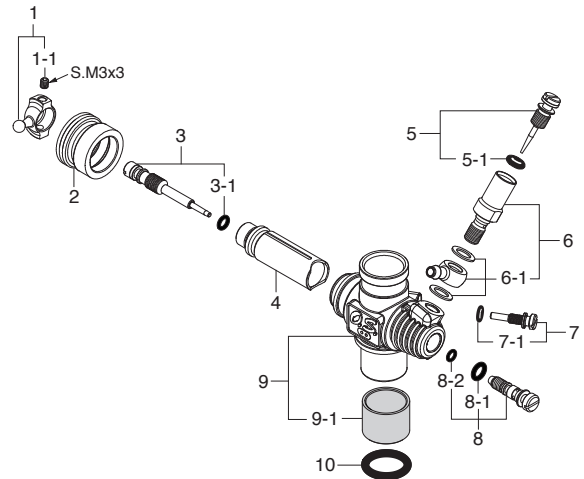

### CAP SCREW SETS (10pcs./set)

Code No.	Size	Pcs. used in an engine
79871020	M2.6x7	Cover Plate Retaining Screw (4pcs.)
79871055	M2.6x18	Carburetor Retainer Retaining Screw (1pc.)
79871180	M3x18	Cylinder Head Retaining Screw (4pcs.)

\* Type of screw

C...Cap Screw B...Binding Screw M...Oval Filler-Head Screw  
F...Flat Head Screw T...Tapping Screw N...Round Head Screw S...Set Screw

No.	Code No.	Description
* 1	2CC04000	Outer Head OSSPEED R21GT
2	2A004100	Inner Head OSSPEED R2101
3	2A004160	Head Gasket (0.1mm,0.15mm) R2101
* 4	2CC03010	Built-up Parts Set (C&P) OSSPEED R21GT
* 4-1	2CC03000	Cylinder & Piston Assembly OSSPEED R21GT
4-2	22016000	Piston Pin 21XZ-R
4-3	2AP17000	Piston Pin Retainer 2 (6pcs.)
4-4	23755024	Connecting Rod w/piston pin retainers (3pcs.) OSSPEED R2102,21XZ-GT
* 5	2CC81000	Carburetor Complete Type 22E(B) GT
6	23981740	Carburetor Retainer Assembly 21E,21H,21J
6-1	24881824	"O" Ring (2pcs.) (7B)
7	23731000	Crankshaft Ball Bearing (Front) 21VZ,VG,30VG,28
* 8	2CC01000	Crankcase OSSPEED R21GT
9	23730020	Crankshaft Ball Bearing (Rear) 21V-SPEC,28XZ,30VG
* 10	2CC02000	Crankshaft OSSPEED R21GT
11	23107100	Cover Gasket (S-22) 21XZ,30VG,35AX
12	2A007000	Cover Plate OSSPEED 2101
	71642060	T Series Plug RP6
	71533270	Carburetor Reducer $\varnothing$ 7 (RED) w/ "O" Ring (2pcs.)
	22615000	"O" Ring (1pc.)
	22884250	Dust Cap Set ( $\varnothing$ 3, $\varnothing$ 16, $\varnothing$ 18 1pc. each)
		Exhaust Seal Ring

### O.S. SPEED GENUINE PARTS & ACCESSORIES

Code No.	Description
22826140	Exhaust Seal Ring (2pcs.)
22826145	Exhaust Seal Ring (10pcs.)