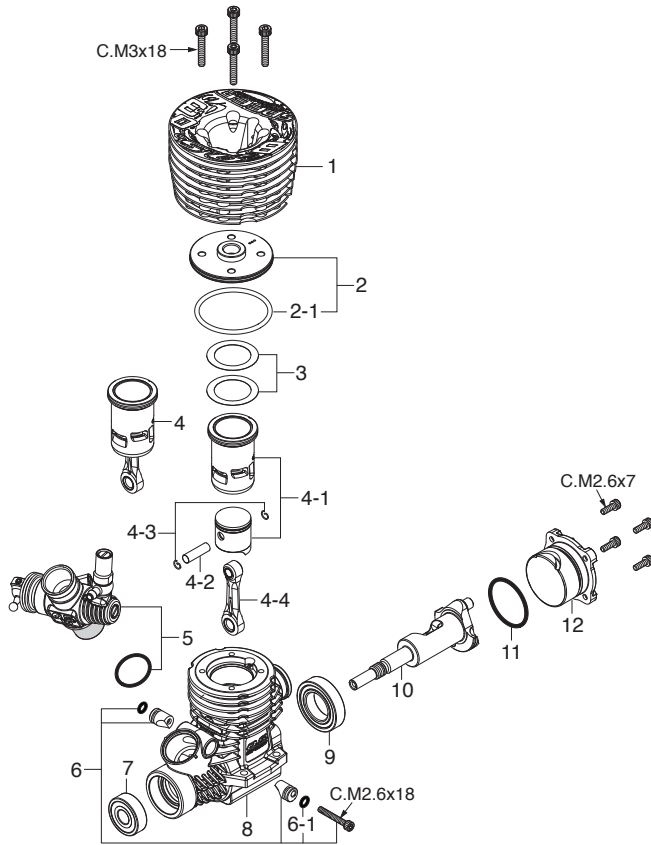

### CAP SCREW SETS (10pcs./set)

Code No.	Size	Pcs. used in an engine
79871020	M2.6x7	Cover Plate Retaining Screw (4pcs.)
79871055	M2.6x18	Carburetor Retainer Retaining Screw (1pc.)
79871180	M3x18	Cylinder Head Retaining Screw (4pcs.)

\* marked parts are available only for limited period  
(one year after finishing the production).

No.	Code No.	Description
* 1	2BN81430	Ball Link No.6
1-1	26381501	Retaining Screw
* 2	2BN81520	Dust Cover 22D 21E,21F,21J
3	23818340	Metering Needle Assembly 21C,21J
3-1	27881820	"O" Ring (2pcs.) (S-3)
4	22848210	Slide Valve 21J
5	23618197	Needle Assembly 21C,21E,21F,20E,21J
5-1	46066319	"O" Ring (L) (2pcs.) P-3
6	22082940	Needle Holder Assembly (21M) 21XZ-R
6-1	22082950	Fuel Inlet (No.15)
7	22848160	Throttle Stop Screw 21J
7-1	27881820	"O" Ring (2pcs.) (S-3)
8	23781600	Mixture Control Valve Assembly 20K,21J
8-1	46066319	"O" Ring (L) (2pcs.) P-3
8-2	22781800	"O" Ring (S) (2pcs.)10D,10F,1H-3H,20E
* 9	2BP81100	Carburetor Body (w/Thermo Insulator) 22E(B)
9-1	2AN81101	Thermo Insulator 21J3
10	29015019	Carburetor Rubber Gasket 20E,60F,60MC,70D