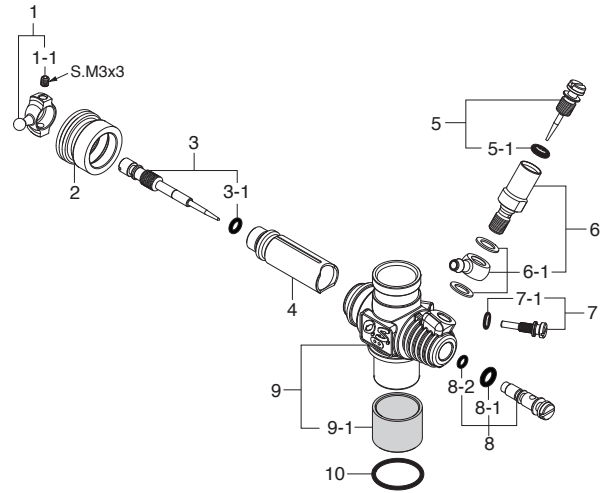

### CAP SCREW SETS (10pcs./set)

Code No.	Size	Pcs. used in an engine
79871020	M2.6x7	Cover Plate Retaining Screw (4pcs.)
79871055	M2.6x18	Carburetor Retainer Retaining Screw (1pc.)
79871180	M3x18	Cylinder Head Retaining Screw (4pcs.)

\* marked parts are available only for limited period  
(one year after finishing the production).

No.	Code No.	Description
* 1	2BN81430	Ball Link No.6
1-1	26381501	Retaining Screw
* 2	2BN81520	Dust Cover 22D 21E,21F,21J
3	23818340	Metering Needle Assembly 21C,21J
3-1	27881820	"O" Ring (2pcs.) (S-3)
4	22848210	Slide Valve 21J
5	23618197	Needle Assembly 21C,21E,21F,20E,21J
5-1	46066319	"O" Ring (L) (2pcs.) P-3
6	22082940	Needle Holder Assembly (21M) 21XZ-R
6-1	22082950	Fuel Inlet (No.15)
7	22848160	Throttle Stop Screw 21J
7-1	27881820	"O" Ring (2pcs.) (S-3)
8	23781600	Mixture Control Valve Assembly 20K,21J
8-1	46066319	"O" Ring (L) (2pcs.) P-3
8-2	22781800	"O" Ring (S) (2pcs.)10D,10F,1H-3H,20E
* 9	2BP81100	Carburetor Body (w/Thermo Insulator) 22E(B)
9-1	2AN81101	Thermo Insulator 21J3
10	29015019	Carburetor Rubber Gasket 20E,60F,60MC,70D