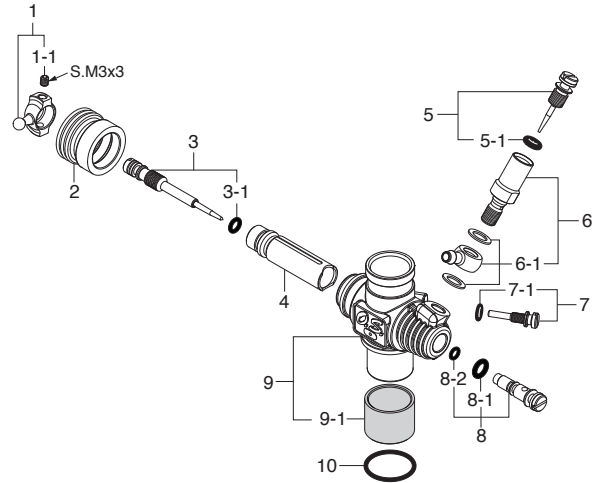

O.S. SPEED B2103 Type S (1BN00)

TYPE 22D(B) (2BN81000)

O.S. SPEED B2103 Type S Combo Set (1BN01)

W / TB03 EFRA2155 COMPLETE SET
TB03 EFRA2155(T-2100SC) & MB01-85

CAP SCREW SETS (10pcs./set)

Code No.	Size	Pcs. used in an engine
79871020	M2.6x7	Cover Plate Retaining Screw (4pcs.)
79871055	M2.6x18	Carburetor Retainer Retaining Screw (1pc.)
79871180	M3x18	Cylinder Head Retaining Screw (4pcs.)

* marked parts are available only for limited period
(one year after finishing the production).

No.	Code No.	Description
* 1	2BN81430	Ball Link No.6
1-1	26381501	Retaining Screw
* 2	2BN81520	Dust Cover 22D 21E,21F,21J
* 3	2BN81500	Metering Needle Assembly 22D
3-1	27881820	"O" Ring (2pcs.) (S-3)
4	2A381200	Slide Valve 22C
5	23618197	Needle Assembly 21C,21E,21F,20E,21J
5-1	46066319	"O" Ring (L) (2pcs.) P-3
6	22082940	Needle Holder Assembly (21M) 21XZ-R
6-1	22082950	Fuel Inlet (No.15)
7	2A381620	Throttle Stop Screw 22C
7-1	27881820	"O" Ring (2pcs.) (S-3)
8	23781600	Mixture Control Valve Assembly 20K,21J
8-1	46066319	"O" Ring (L) (2pcs.) P-3
8-2	22781800	"O" Ring (S) (2pcs.)10D,10F,1H-3H,20E
* 9	2BN81100	Carburetor Body (w/Thermo Insulator) 22D(B)
9-1	2AN81101	Thermo Insulator
10	29015019	Carburetor Rubber Gasket 20E,60F,60MC,70D