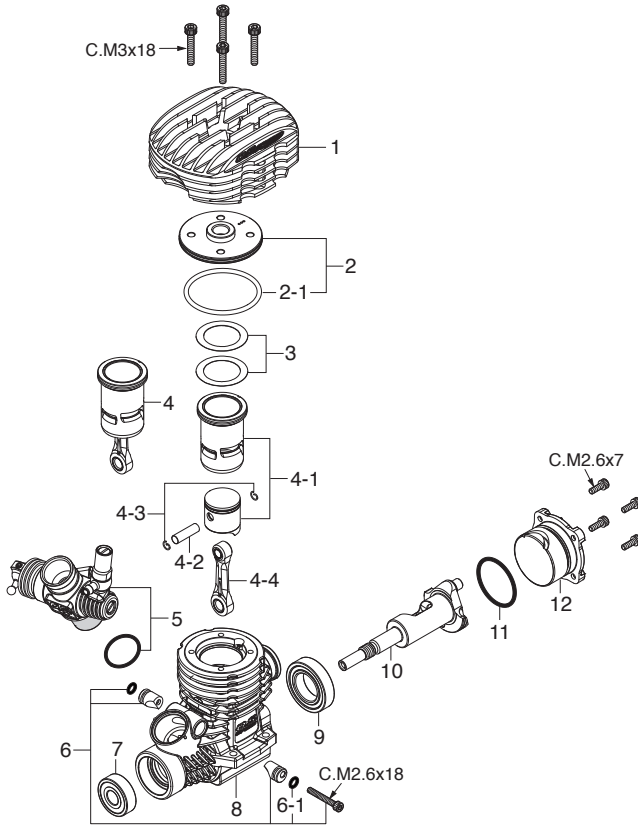

O.S. SPEED B2103 Type S (1BN00)

TYPE 22D(B) (2BN81000)

O.S. SPEED B2103 Type S Combo Set (1BN01)

W / TB03 EFRA2155 COMPLETE SET
TB03 EFRA2155(T-2100SC) & MB01-85

CAP SCREW SETS (10pcs./set)

Code No.	Size	Pcs. used in an engine
79871020	M2.6x7	Cover Plate Retaining Screw (4pcs.)
79871055	M2.6x18	Carburetor Retainer Retaining Screw (1pc.)
79871180	M3x18	Cylinder Head Retaining Screw (4pcs.)

* marked parts are available only for limited period
(one year after finishing the production).

No.	Code No.	Description
* 1	2BN81430	Ball Link No.6
1-1	26381501	Retaining Screw
* 2	2BN81520	Dust Cover 22D 21E,21F,21J
* 3	2BN81500	Metering Needle Assembly 22D
3-1	27881820	"O" Ring (2pcs.) (S-3)
4	2A381200	Slide Valve 22C
5	23618197	Needle Assembly 21C,21E,21F,20E,21J
5-1	46066319	"O" Ring (L) (2pcs.) P-3
6	22082940	Needle Holder Assembly (21M) 21XZ-R
6-1	22082950	Fuel Inlet (No.15)
7	2A381620	Throttle Stop Screw 22C
7-1	27881820	"O" Ring (2pcs.) (S-3)
8	23781600	Mixture Control Valve Assembly 20K,21J
8-1	46066319	"O" Ring (L) (2pcs.) P-3
8-2	22781800	"O" Ring (S) (2pcs.)10D,10F,1H-3H,20E
* 9	2BN81100	Carburetor Body (w/Thermo Insulator) 22D(B)
9-1	2AN81101	Thermo Insulator
10	29015019	Carburetor Rubber Gasket 20E,60F,60MC,70D