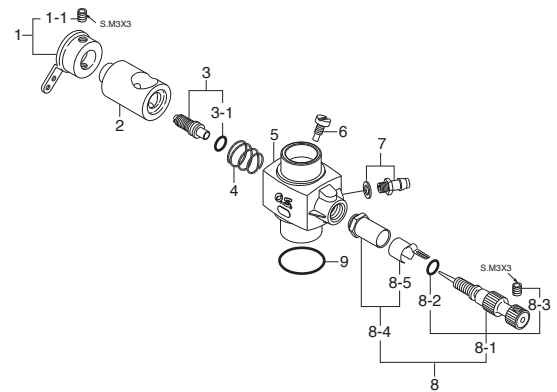

\*Type of screw

C...Cap Screw B...Binding Screw M...Oval Fillister-Head Screw  
F...Flat Head Screw T...Tapping Screw N...Round Head Screw S...Set Screw

No.	Code No.	Description
1	24981405	Throttle Lever Assembly 4BK-4E,20J,FF
1-1	26381501	Set-screw
2	25381203	Carburetor Rotor 4D,20J
3	26781309	Mixture Control Valve 2D-7B
3-1	24881824	" O " Ring (2pcs.) (7B)
4	26781506	Rotor Spring 2D-7B,20C,40B,60C
5	25382100	Carburetor Body (20J) 21XM
6	25381220	Rotor Guide Screw 4D
7	22681953	Fuel Inlet (No.1)
8	27881900	Needle Valve Assembly 20J,2D-5B,6B
8-1	24981959	Needle Assembly 20J,2D-5B,6B
8-2	24981837	" O " Ring (2pcs.)
8-3	26381501	Set-screw
8-4	27381940	Needle Valve Holder Assembly 20C,60U,70D,7H
8-5	26711305	Ratchet Spring No.4
9	29015019	Carburetor Rubber Gasket 20E,60F,60MC,70D