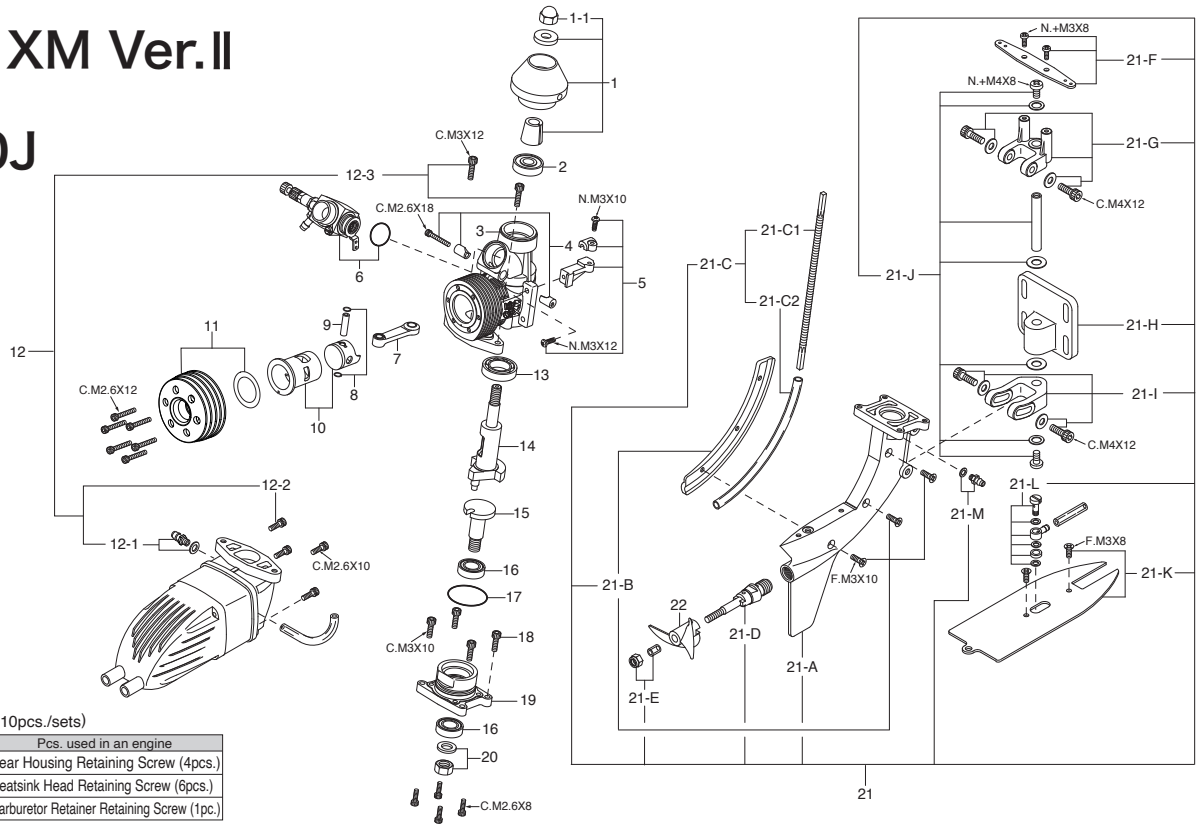

MAX-21XM Ver.II

(13941)

TYPE 20J

(25382000)

No.	Code No.	Description
1	71802100	Flywheel Assembly (No.2J) 21XM
1-1	27721700	Flywheel Nut 21XM,61HS
2	41614000	Crankshaft Ball Bearing (Front) 49-PI,21RG,XM
3	23851000	Crankcase 21XM
4	23981700	Carburetor Retainer 21RG,RZ-B,XM,91SZ
5	71532000	Throttle Linkage Bracket 21XM
6	25382000	Carburetor Complete (Type 20J) 21XM
7	23755024	Connecting Rod OS SPEED 21V-SPEC
8	21817000	Piston Pin Retainer (2pcs.) 12TG,21VG,28XZ
9	23906000	Piston Pin 21VG,RG,RZ,RX,TM,XM
10	23853000	Cylinder & Piston Assembly 21XM VER2
11	23854000	Heatsink Head Assembly 21XM VER2
11-1	23814020	Head Gasket (0.2mm) 21XM
12	23875010	E-2050-2 Silencer Assembly 21XM VER2
12-1	22681953	Nipple No.1
12-2	23875310	Silencer Assembly Screw (4pcs.) E-2050-2
12-3	23875400	Silencer Retaining Screw (2pcs.) E-2050
13	23930000	Crankshaft Ball Bearing (Rear) 21XM,RX,EX
14	23852010	Crankshaft (REV.M6x1.0) 21XM V2
15	23852100	Drive Shaft 21XM
16	22631019	Drive Shaft Ball-Bearing (1pc.) CZ,FT,FF,IL
17	23814030	Cover Gasket (S-22.4) 21XM VER2
18	23871140	Rear Housing & Board Unit Retaining Screw (4pcs.) 21XM
19	23861000	Rear Housing 21XM
20	23852200	Drive Shaft Nut 21XM
21	23871010	Outboard Unit Assembly 21XM VER2
21-A	23871100	Outboard Unit 21XM
21-B	23871200	Side Plate 21XM
21-C	23873010	Flexible Wire Assembly 21XM
21-C1	23873000	Flexible Wire 21XM
21-C2	23873100	Flexible Wire Outer Pipe 21XM
21-D	23871400	Propeller Shaft Assembly 21XM
21-E	23810000	Propeller Nut M4 21XM
21-F	23874500	Steering Arm 21XM
21-G	23874100	Upper Arm 21XM
21-H	23874000	Mount Plate 21XM
21-I	23874200	Lower Arm 21XM
21-J	23874300	Arm Shaft Assembly 21XM
21-K	23871300	Cavitation Plate 21XM
21-L	28181950	Universal Nipple L3.5 No.17
21-M	22681953	Nipple No.1
22	23870000	Marine Propeller 42mm 21XM
	71608001	Glowplug No.8

*Type of screw

C...Cap Screw B...Binding Screw M...Oval Fillister-Head Screw
F...Flat Head Screw T...Tapping Screw N...Round Head Screw S...Set Screw