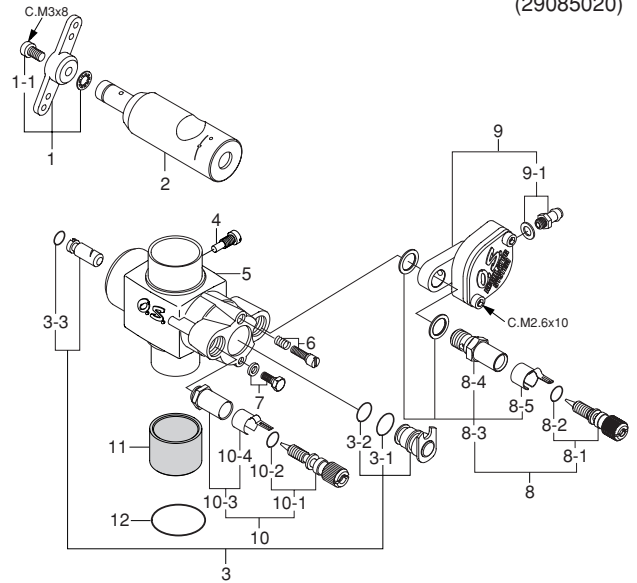

CAP SCREW SETS (10pcs./sets)

Code No.	Size	Pcs. used in an engine
79871055	M2.6x18	Retainer Screw (1pc.)
79871140	M3x12	Cover Plate Retaining Screw (4pcs.)
79871150	M3x15	Cylinder Head Retaining Screw (6pcs.)

CAP SCREW SETS (10pcs./sets)

Code No.	Size	Pcs. used in an engine
79871030	M2.6x10	Regurator Assembly Screw (2pcs.)

* Type of screw

C...Cap Screw M...Oval Fillister-Head Screw

F...Flat Head Screw N...Round Head Screw S...Set Screw

No.	Code No.	Description
1	27381410	Throttle Lever Assembly
1-1	22826131	Throttle Lever Retaining Screw (2pcs.)
2	29183210	Carburetor Rotor
3	29181630	Mixture Control Valve Assembly
3-1	27881810	"O"Ring (L) (2pcs.)
3-2	27881800	"O"Ring (S) (2pcs.)
3-3	27881820	"O"Ring (L) (2pcs.)
4	45581820	Rotor Guide Screw
5	29085100	Carburetor Body
6	27881330	Mixture Control Screw
7	27681340	Mixture Control Valve Stopper
8	29181900	Needle Valve Assembly (Main Needle)
8-1	27981910	Needle
8-2	24981837	"O"Ring (2pcs.)
8-3	29181940	Needle Valve Holder Assembly
8-4	29181941	Needle Valve Holder
8-5	26711305	Ratchet Spring
9	29181980	Regurator Assembly
9-1	22681953	Fuel Inlet
10	27981900	Needle Valve Assembly
10-1	27981910	Needle
10-2	24981837	"O"Ring (2pcs.)
10-3	27381940	Needle Valve Holder Assembly
10-4	26711305	Ratchet Spring
11	27984900	Thermo Insulater
12	27915000	Carburetor Rubber Gasket
	41621100	Needle Adjusting Screw (5pcs.)