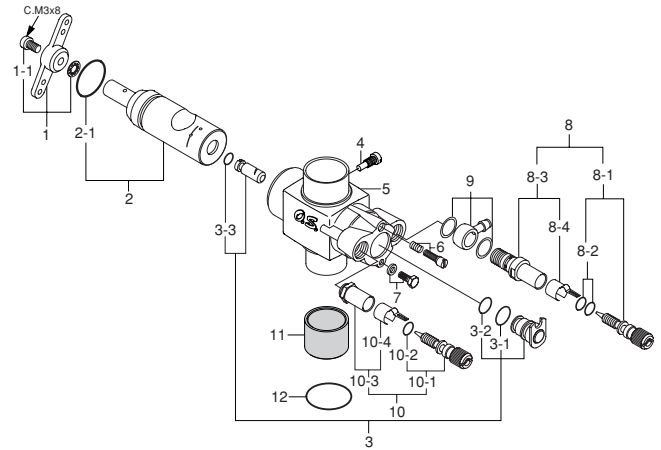

CAP SCREW SETS (10pcs./sets)

Code No.	Size	Pcs. used in an engine
79871055	M2.6x18	Retainer Screw (1pc.)
79871140	M3x12	Cover Plate Retaining Screw (4pcs.)
79871150	M3x15	Cylinder Head Retaining Screw (6pcs.)

* Type of screw

C...Cap Screw M...Oval Fillister-Head Screw

F...Flat Head Screw N...Round Head Screw S...Set Screw

No.	Code No.	Description
1	29074000	Heatsink Head
2	29061405	Head Gasket
3	29073100	Cylinder Liner
4	29503400	Piston Ring
5	29073200	Piston
6	26606008	Piston Pin
7	27917000	Piston Pin Retainer (2pcs.)
8	29505010	Connecting Rod
9	29085000	Carburetor Complete 61B
10	45010002	Propeller Nut
11	46120000	Thrust Washer
12	26731002	Crankshaft Ball Bearing (Front)
13	29081720	Carburetor Retainer Assembly
13-1	45566310	"O" Ring
14	29071000	Crankcase
15	27930000	Crankshaft Ball Bearing (Rear)
16	29072000	Crankshaft
17	29061410	Cover Gasket
18	29067000	Cover Plate
19	29077100	Crankcase Heatsink
	71608001	Glow Plug No.8
	71705100	Needle Control Arm
	41621100	Needle Adjusting Screw
	29061406	Head Gasket (0.2mm)

No.	Code No.	Description
1	27381410	Throttle Lever Assembly
1-1	22826131	Throttle Lever Retaining Screw (2pcs.)
2	29085200	Carburetor Rotor
2-1	46215000	"O"Ring
3	29085510	Mixture Control Valve Assembly
3-1	27881810	"O"Ring (L) (2pcs.)
3-2	27881800	"O"Ring (S) (2pcs.)
3-3	27881820	"O"Ring (2pcs.)
4	45581820	Rotor Guide Screw
5	29085100	Carburetor Body
6	27881330	Mixture Control Screw
7	27681340	Mixture Control Valve Stopper
8	29085900	Needle Valve Assembly (Main Needle)
8-1	29085910	Needle Assembly
8-2	24981837	"O"Ring (2pcs.)
8-3	29085940	Needle Valve Holder Assembly
8-4	26711305	Ratchet Spring
9	29085950	Fuel Inlet
10	27981900	Needle Valve Assembly
10-1	27981910	Needle Assembly
10-2	24981837	"O"Ring (2pcs.)
10-3	27381940	Needle Valve Holder Assembly
10-4	26711305	Ratchet Spring
11	27984900	Thermo Insulator
12	27915000	Carburetor Rubber Gasket
	41621100	Needle Adjusting Screw (5pcs.)