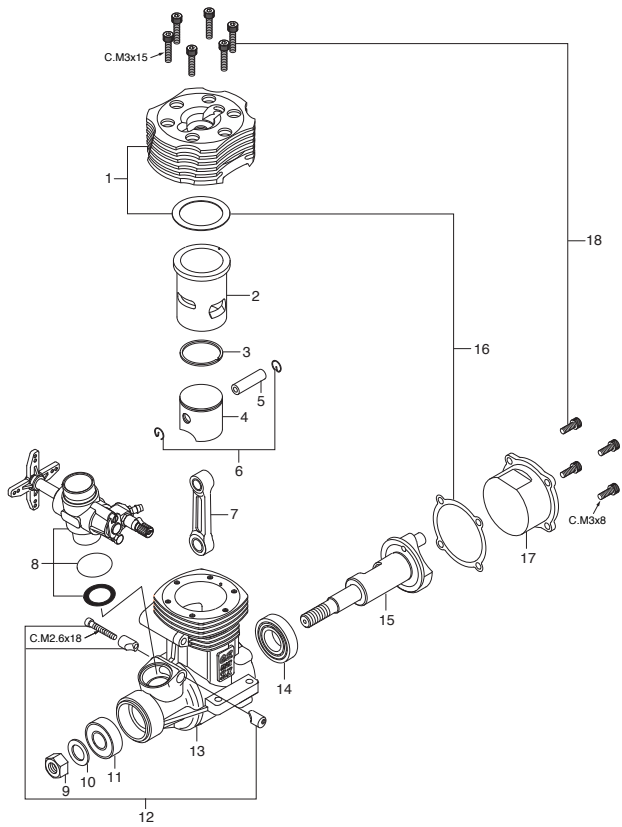

MAX-50SX-HRINGHYPER

(15550) ¥24,675

TYPE 60LH

(29083020) ¥5,775

* Type of screw

C...Cap Screw M...Oval Fillister-Head Screw

F...Flat Head Screw N...Round Head Screw S...Set Screw

No.	Code No.	Description
1	25204200	Hyper Head
2	25203100	Cylinder Liner
3	25303400	Piston Ring
4	25203200	Piston
5	25206000	Piston Pin
6	25217000	Piston Pin Retainer (2pcs.)
7	25205000	Connecting Rod
8	29083020	Carburetor Complete (Type 60LH)
9	23210007	Propeller Nut
10	46120000	Thrust Washer
11	26731002	Crankshaft Bearing (Front)
12	23981700	Carburetor Retainer Assembly
13	25201000	Crankcase
14	25830000	Crankshaft Bearing (Rear)
15	25202000	Crankshaft
16	25214000	Gasket Set
17	25207001	Cover Plate
18	25613000	Screw Set
	71608001	Glow Plug No.8

No.	Code No.	Description
1	29085140	Throttle Lever Assembly
1-1	22826131	Throttle Lever Retaining Screw
2	29083200	Carburetor Rotor
3	29083600	Mixture Control Valve Assembly
3-1	27881810	"O" Ring (L) (2pcs.)
3-2	27881800	"O" Ring (S) (2pcs.)
3-3	27881820	"O" Ring (L) (2pcs.)
4	45581820	Rotor Guide Screw
5	29083110	Carburetor Body
6	22681953	Fuel Inlet (No.1)
7	27881330	Mixture Control Screw
8	27681340	Mixture Control Valve Stopper Assembly
9	27981900	Needle Valve Assembly
9-1	27981910	Needle Assembly
9-2	24981837	"O" Ring (2pcs.)
9-3	27381940	Needle Valve Holder Assembly
9-4	26711305	Ratchet Spring
10	29015019	Carburetor Rubber Gasket
11	23818190	Carburetor Sealing Washer