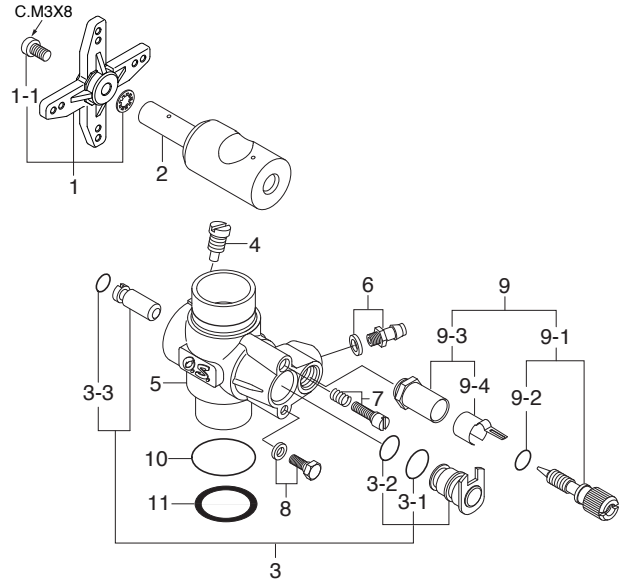

MAX-50SX-HRINGHYPER

(15550) ¥24,675

TYPE 60LH

(29083020) ¥5,775

* Type of screw

C...Cap Screw M...Oval Fillister-Head Screw

F...Flat Head Screw N...Round Head Screw S...Set Screw

No.	Code No.	Description
1	25204200	Hyper Head
2	25203100	Cylinder Liner
3	25303400	Piston Ring
4	25203200	Piston
5	25206000	Piston Pin
6	25217000	Piston Pin Retainer (2pcs.)
7	25205000	Connecting Rod
8	29083020	Carburetor Complete (Type 60LH)
9	23210007	Propeller Nut
10	46120000	Thrust Washer
11	26731002	Crankshaft Bearing (Front)
12	23981700	Carburetor Retainer Assembly
13	25201000	Crankcase
14	25830000	Crankshaft Bearing (Rear)
15	25202000	Crankshaft
16	25214000	Gasket Set
17	25207001	Cover Plate
18	25613000	Screw Set
	71608001	Glow Plug No.8

No.	Code No.	Description
1	29085140	Throttle Lever Assembly
1-1	22826131	Throttle Lever Retaining Screw
2	29083200	Carburetor Rotor
3	29083600	Mixture Control Valve Assembly
3-1	27881810	"O" Ring (L) (2pcs.)
3-2	27881800	"O" Ring (S) (2pcs.)
3-3	27881820	"O" Ring (L) (2pcs.)
4	45581820	Rotor Guide Screw
5	29083110	Carburetor Body
6	22681953	Fuel Inlet (No.1)
7	27881330	Mixture Control Screw
8	27681340	Mixture Control Valve Stopper Assembly
9	27981900	Needle Valve Assembly
9-1	27981910	Needle Assembly
9-2	24981837	"O" Ring (2pcs.)
9-3	27381940	Needle Valve Holder Assembly
9-4	26711305	Ratchet Spring
10	29015019	Carburetor Rubber Gasket
11	23818190	Carburetor Sealing Washer