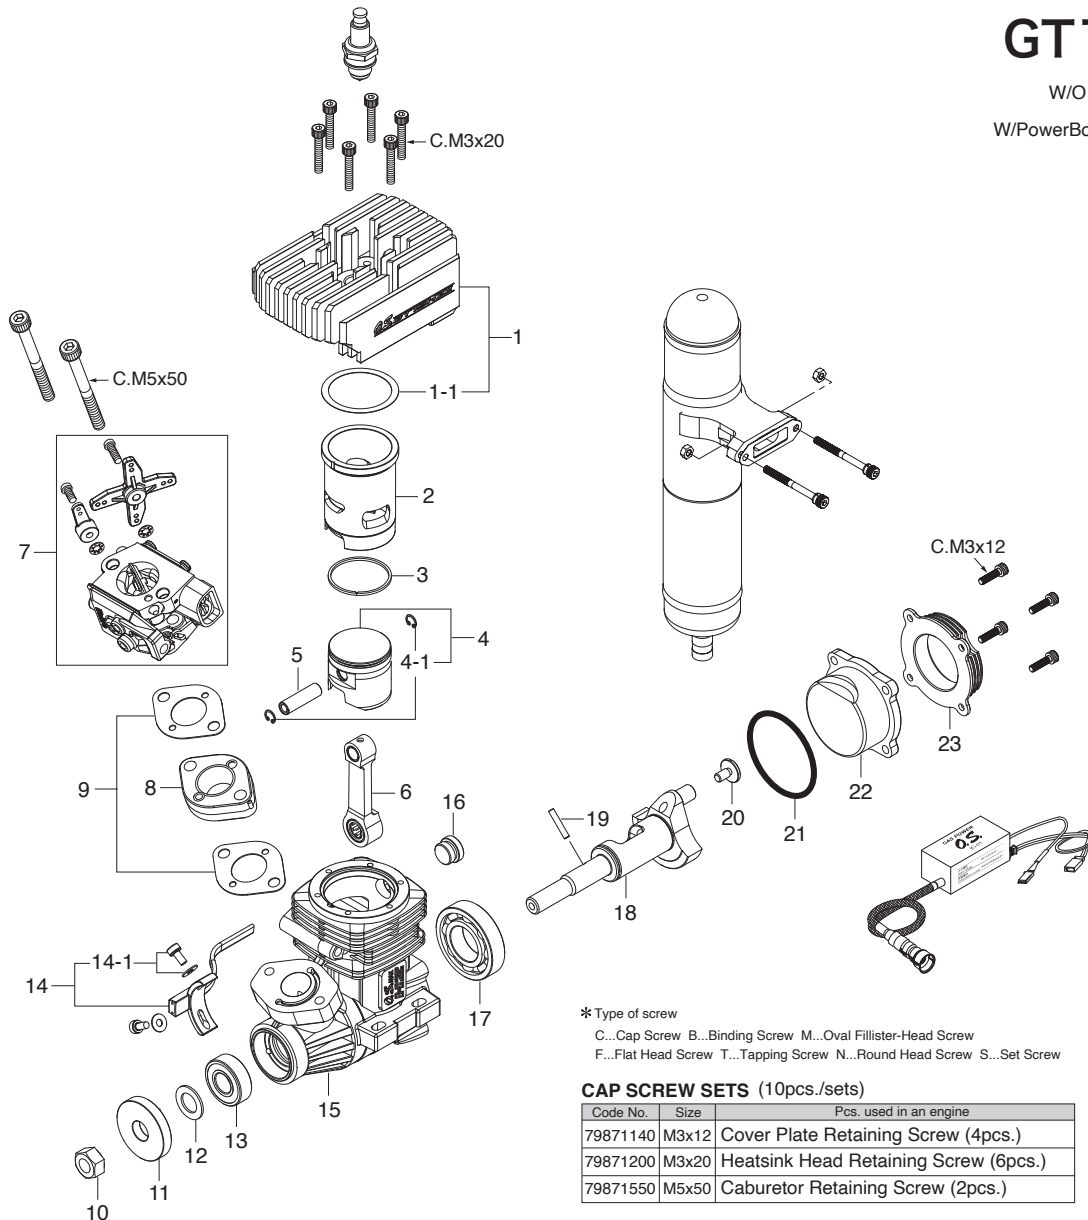

GT15HZ II

W/O Silencer (38156)

W/PowerBoost Pipe (38157)

* Type of screw
 C...Cap Screw B...Binding Screw M...Oval Fillister-Head Screw
 F...Flat Head Screw T...Tapping Screw N...Round Head Screw S...Set Screw

CAP SCREW SETS (10pcs./sets)

Code No.	Size	Pcs. used in an engine
79871140	M3x12	Cover Plate Retaining Screw (4pcs.)
79871200	M3x20	Heatsink Head Retaining Screw (6pcs.)
79871550	M5x50	Caburetor Retaining Screw (2pcs.)

No.	Code No.	Description
1	28154010	Heatsink Head GT15HZ II
1-1	29061406	Head Gasket (0.2mm) 91HZ
2	28153100	Cylinder Liner GT15HZ
3	28153400	Piston Ring GT15HZ
4	28153202	Piston GT15HZ
4-1	28117030	Piston Pin Retainer (2pcs.) GT15HZ
5	26606008	Piston Pin 91HZ,61SX-H,61FSR
6	28155000	Connecting Rod GT15HZ
7	28181000	Carburetor Complete (WT-1067) GT15HZ
8	28169450	Thermo Insulator GT15HZ
9	49415000	Carburetor Gasket (2pcs.) GT15HZ
10	45010002	Propeller Nut (5/16-24) 61-91
11	28158000	Drive Hub GT15HZ
12	46120000	Thrust Washer 91FX,SXH,SZ,FT160,FF
13	26731010	Ball Bearing (F) 120AX
14	74002320	Rotation Sensor GT33,GT22.GT60,GF30
14-1	74002321	Rotation Sensor Retaining Screw Set (2pcs.) GT33,22,60
15	28151000	Crankcase GT15HZ
16	28151300	Crankcase Plug GT15HZ
17	29030001	Ball Bearing (R) 61-91F,FX,FR
18	28152000	Crankshaft GT15HZ
19	44408100	Drive Pin FL70
20	28152100	Crank Pin Stop Screw GT22,GF30
21	27414020	Cover Gasket (S36) 75AX
22	28157000	Cover Plate GT15HZ
23	29077100	Crankcase Heatsink 91HZ

Code No.	Description
74002610	Ignition Module (IG-05) GT15HZ
29781375	Throttle Valve Lever Assembly (W/washer) GT15HZ
29781355	WLA-2 N4-40x9 Screw 96-603
29781360	WLA-2 Choke Valve Lever Assembly
29781350	WLA-2 N4-40x5 Screw 96-156
72148000	Power Boost Pipe GT15HZ
29122520	Silencer Retaining Screw (L) C.M4x45 (2pcs.) E-5020
72145010	Exhaust Tube PBP90
72145020	Exhaust Gasket Set (2pcs.) 91HZ PBP90
71669010	Spark Plug CM-6 (Rcexl) GT15,22,33,55,60,GF40,GT15HZ,600