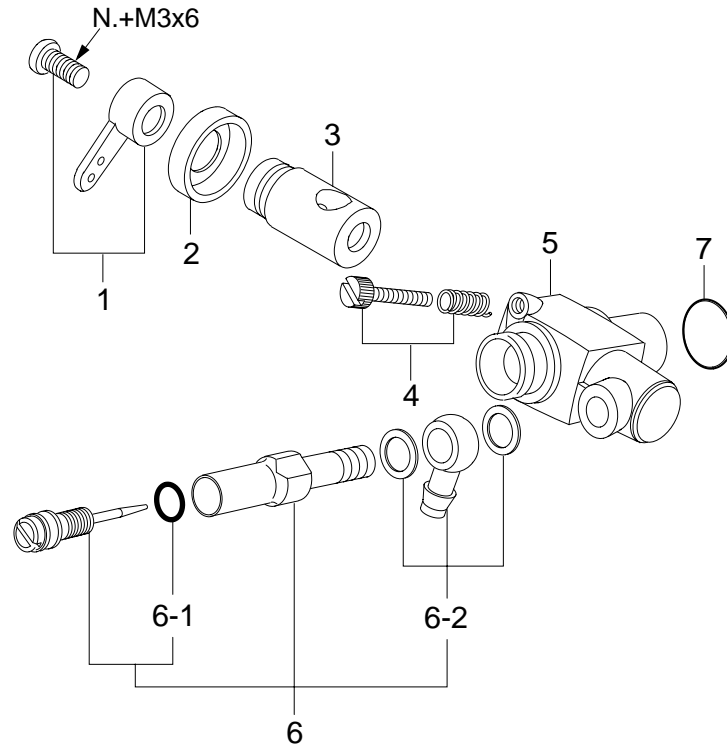

* Type of screw
C...Cap Screw M...Oval Fillister-Head Screw
F...Flat Head Screw N...Round Head Screw S...Set Screw

No.	Code No.	Description
1	44113000	Screw Set
2	43004200	Rocker Cover
3	45761400	Rocker Support Assembly
3-1	45761410	Rocker Support
3-2	45761600	Rocker Arm Retainer (2pcs.)
4	45761000	Rocker Arm Assembly (1pair)
4-1	45761100	Rocker Arm (1pc.)
4-2	45761200	Tappet Adjusting Screw
5	45760020	Valve Assembly (1pair)
5-1	45760110	Valve (1pc.)
5-2	45760210	Valve Spring (1pc.)
5-3	45060309	Valve Spring Seat (1pc.)
5-4	46160400	Valve Spring Retainer (2pcs.)
6	44104100	Cylinder Head (W/Gasket)
7	44104020	Cylinder Head Assembly (W/Gasket and Valve Assembly)
8	45169100	Hyper Exhaust Gasket (2pcs.)
9	21381950	Insulator
10	45269400	Intake Pipe Assembly
11	21481700	Carburetr Retainer
12	45282000	Carburetor Complete (Type 20P)
13	22714100	Cylinder Head Gasket
14	44103400	Piston Ring
15	44103200	Piston
16	22706000	Piston Pin
17	45705000	Connecting Rod
18	44103100	Cylinder Liner
19	45707010	Cover Plate
20	44102010	Crankshaft
20-1	45702100	Crankshaft Spacer

* Type of screw
 C...Cap Screw M...Oval Fillister-Head Screw
 F...Flat Head Screw N...Round Head Screw S...Set Screw

No.	Code No.	Description
1	22081408	Throttle Lever Assembly
2	21283210	Carburetor Dust Cover
3	45282200	Carburetor Rotor
4	22681310	Throttle Stop Screw
5	45282100	Carburetor Body
6	21285901	Needle-valve Assembly
6-1	27881820	"O" Ring (2pcs.)
6-2	21881950	Universal Nipple No.14 Assembly
7	22615000	Carburetor Rubber Gasket