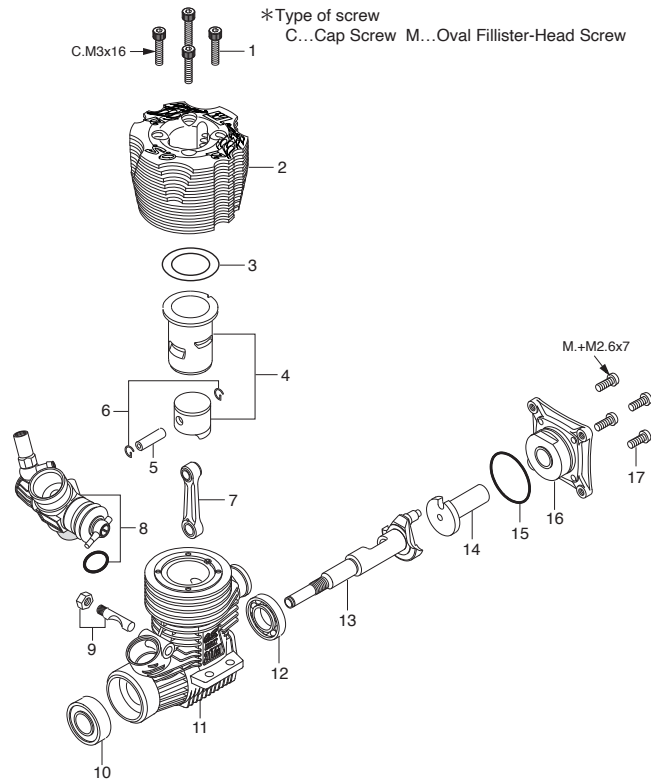

■ 21TM (T-Maxx) ENGINE EXPLODED VIEW & ENGINE PARTS LIST

No.	Code No.	Description
1	79871160	Cylinder Head Retaining Screw (10pcs.)
2	21914200	Heatsink Head
3	21921400	Head Gasket (1pc.)
4	21913300	Cylinder & Piston Assembly
5	23906000	Piston Pin
6	21817000	Piston Pin Retainer (2pcs.)
7	21915000	Connecting Rod
8	21982000	Carburetor Complete (Type 11K)
9	25381701	Carburetor Retainer
10	23731000	Crankshaft Ball Bearing (Front)
11	21921020	Crankcase
12	21931010	Crankshaft Ball Bearing (Rear)
13	21912000	Crankshaft
14	21922000	Starting Shaft
15	21921800	Cover Gasket
16	21911800	Rear Adaptor
17	79860070	Rear Adaptor Retaining Screw (10pcs.)
	71653000	Glow Plug LC3
	21427200	Exhaust Seal Ring (2pcs.)
	72103800	Exhaust Manifold M1020
	72106172	Manifold Spring (2pcs.)

■ 21TM (Revo) ENGINE EXPLODED VIEW & ENGINE PARTS LIST

No.	Code No.	Description
1	79871160	Cylinder Head Retaining Screw (10pcs.)
2	21914200	Heatsink Head
3	21921400	Head Gasket (1pc.)
4	21913300	Cylinder & Piston Assembly
5	23906000	Piston Pin
6	21817000	Piston Pin Retainer (2pcs.)
7	21915000	Connecting Rod
8	21982010	Carburetor Complete (Type 11K-R)
9	25381701	Carburetor Retainer
10	23731000	Crankshaft Ball Bearing (Front)
11	21921020	Crankcase
12	21931010	Crankshaft Ball Bearing (Rear)
13	21912000	Crankshaft
14	21922000	Starting Shaft
15	21921800	Cover Gasket
16	21911800	Rear Adaptor
17	79860070	Rear Adaptor Retaining Screw (10pcs.)
	71653000	Glow Plug LC3
	21427200	Exhaust Seal Ring (2pcs.)
	72103810	Exhaust Manifold M1021
	72106172	Manifold Spring (2pcs.)