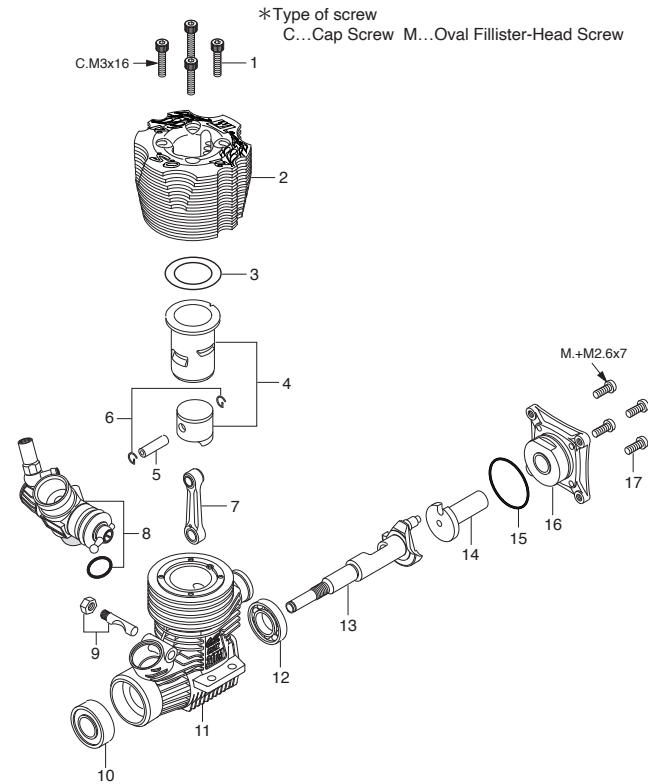

■ 21TM (T-Maxx) ENGINE EXPLODED VIEW & ENGINE PARTS LIST

No.	Code No.	Description
1	79871160	Cylinder Head Retaining Screw (10pcs.)
2	21914200	Heatsink Head
3	21921400	Head Gasket (1pc.)
4	21913300	Cylinder & Piston Assembly
5	23906000	Piston Pin
6	21817000	Piston Pin Retainer (2pcs.)
7	21915000	Connecting Rod
8	21982000	Carburetor Complete (Type 11K)
9	25381701	Carburetor Retainer
10	23731000	Crankshaft Ball Bearing (Front)
11	21921020	Crankcase
12	21931010	Crankshaft Ball Bearing (Rear)
13	21912000	Crankshaft
14	21922000	Starting Shaft
15	21921800	Cover Gasket
16	21911800	Rear Adaptor
17	79860070	Rear Adaptor Retaining Screw (10pcs.)
	71653000	Glow Plug LC3
	21427200	Exhaust Seal Ring (2pcs.)
	72103800	Exhaust Manifold M1020
	72106172	Manifold Spring (2pcs.)

■ 21TM (Revo) ENGINE EXPLODED VIEW & ENGINE PARTS LIST

No.	Code No.	Description
1	79871160	Cylinder Head Retaining Screw (10pcs.)
2	21914200	Heatsink Head
3	21921400	Head Gasket (1pc.)
4	21913300	Cylinder & Piston Assembly
5	23906000	Piston Pin
6	21817000	Piston Pin Retainer (2pcs.)
7	21915000	Connecting Rod
8	21982010	Carburetor Complete (Type 11K-R)
9	25381701	Carburetor Retainer
10	23731000	Crankshaft Ball Bearing (Front)
11	21921020	Crankcase
12	21931010	Crankshaft Ball Bearing (Rear)
13	21912000	Crankshaft
14	21922000	Starting Shaft
15	21921800	Cover Gasket
16	21911800	Rear Adaptor
17	79860070	Rear Adaptor Retaining Screw (10pcs.)
	71653000	Glow Plug LC3
	21427200	Exhaust Seal Ring (2pcs.)
	72103810	Exhaust Manifold M1021
	72106172	Manifold Spring (2pcs.)