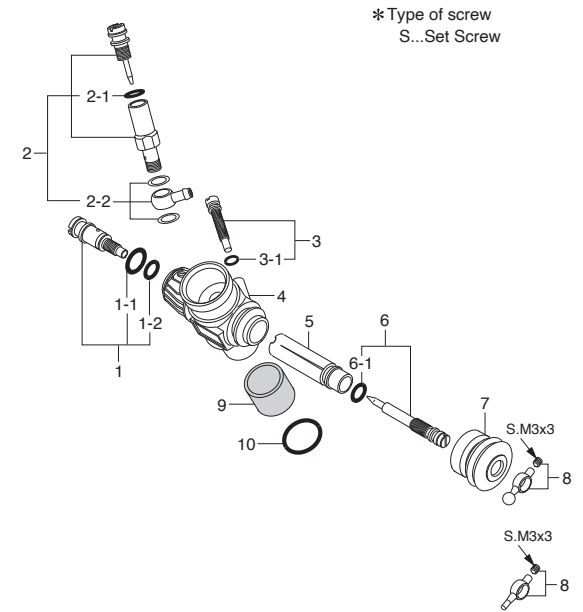

■ 11K / 11K-R CARBURETOR EXPLODED VIEW & ENGINE PARTS LIST

No.	Code No.	Description
1	21982700	Mixture Control Valve Assembly
1-1	27881820	"O" Ring (L) (2pcs.)
1-2	22781800	"O" Ring (S) (2pcs.)
2	21285901	Needle Valve Assembly
2-1	27881820	"O" Ring (2pcs.)
2-2	2AP81950	No.21 Universal Nipple Assembly
3	21982620	Throttle Stop Screw
3-1	22781800	"O" Ring (S) (2pcs.)
4	21982100	Carburetor Body (w/Thermo Insulator)
5	21982210	Slide Valve
6	21982540	Metering Needle Assembly
6-1	22781800	"O" Ring (S) (2pcs.)
7	21982520	Dust Cover
8	23818430	Ball Link No.5
	23818440	Throttle Lever
9	21982900	Thermo Insulator
10	22615000	Carburetor Rubber Gasket