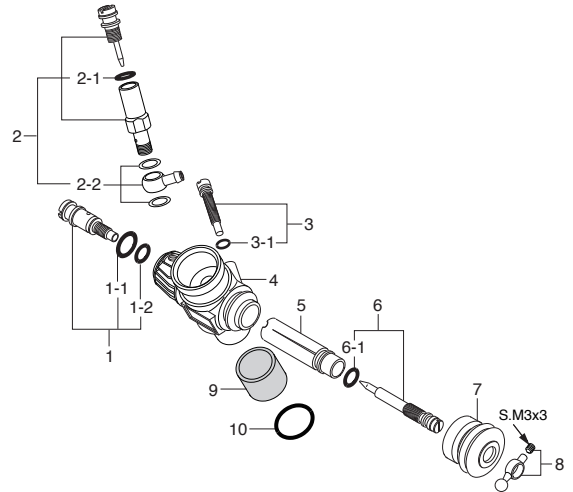

MAX-21™(T-Maxx)

(12240)

TYPE 11K

(21982000)

* Type of screw

C...Cap Screw M...Oval Fillister-Head Screw

F...Flat Head Screw N...Round Head Screw S...Set Screw

No.	Code No.	Description
1	79871160	Cylinder Head Retaining Screw (10pcs.)
2	21914200	Heatsink Head
3	21921400	Head Gasket (1pc.)
4	21913300	Cylinder & Piston Assembly
5	23906000	Piston Pin
6	21817000	Piston Pin Retainer (2pcs.)
7	21915000	Connecting Rod
8	21982000	Carburetor Complete (Type 11K)
9	25381701	Carburetor Retainer
10	23731000	Crankshaft Ball Bearing (Front)
11	21921000	Crankcase
12	21931000	Crankshaft Ball Bearing (Rear)
13	21912000	Crankshaft
14	21922000	Starting Shaft
15	21921800	Cover Gasket
16	21911800	Rear Adaptor
17	79860070	Rear Adaptor Retaining Screw (10pcs.)
	71653000	Glow Plug LC3
	21427200	Exhaust Seal Ring (2pcs.)
	72103800	Exhaust Manifold M1020
	72106172	Manifold Spring (2pcs.)

No.	Code No.	Description
1	21982600	Mixture Control Valve Assembly
1-1	27881820	"O" Ring (L) (2pcs.)
1-2	22781800	"O" Ring (S) (2pcs.)
2	21285901	Needle Valve Assembly
2-1	27881820	"O" Ring (2pcs.)
2-2	21881950	No.14 Universal Nipple Assembly
3	21982620	Throttle Stop Screw
3-1	22781800	"O" Ring (S) (2pcs.)
4	21982100	Carburetor Body (w/Thermo Insulator)
5	21982200	Slide Valve
6	21982540	Metering Needle Assembly
6-1	22781800	"O" Ring (S) (2pcs.)
7	21982520	Dust Cover
8	23818430	Ball Link No.5
9	21982900	Thermo Insulator
10	22615000	Carburetor Rubber Gasket