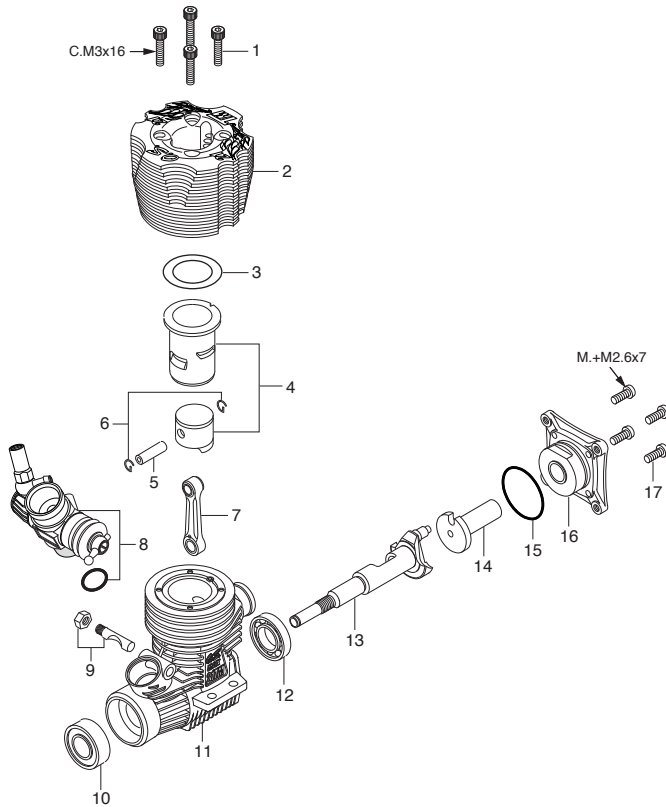

MAX-21™(T-Maxx)

(12240)

TYPE 11K

(21982000)

* Type of screw

C...Cap Screw M...Oval Fillister-Head Screw

F...Flat Head Screw N...Round Head Screw S...Set Screw

No.	Code No.	Description
1	79871160	Cylinder Head Retaining Screw (10pcs.)
2	21914200	Heatsink Head
3	21921400	Head Gasket (1pc.)
4	21913300	Cylinder & Piston Assembly
5	23906000	Piston Pin
6	21817000	Piston Pin Retainer (2pcs.)
7	21915000	Connecting Rod
8	21982000	Carburetor Complete (Type 11K)
9	25381701	Carburetor Retainer
10	23731000	Crankshaft Ball Bearing (Front)
11	21921000	Crankcase
12	21931000	Crankshaft Ball Bearing (Rear)
13	21912000	Crankshaft
14	21922000	Starting Shaft
15	21921800	Cover Gasket
16	21911800	Rear Adaptor
17	79860070	Rear Adaptor Retaining Screw (10pcs.)
	71653000	Glow Plug LC3
	21427200	Exhaust Seal Ring (2pcs.)
	72103800	Exhaust Manifold M1020
	72106172	Manifold Spring (2pcs.)

No.	Code No.	Description
1	21982600	Mixture Control Valve Assembly
1-1	27881820	"O" Ring (L) (2pcs.)
1-2	22781800	"O" Ring (S) (2pcs.)
2	21285901	Needle Valve Assembly
2-1	27881820	"O" Ring (2pcs.)
2-2	21881950	No.14 Universal Nipple Assembly
3	21982620	Throttle Stop Screw
3-1	22781800	"O" Ring (S) (2pcs.)
4	21982100	Carburetor Body (w/Thermo Insulator)
5	21982200	Slide Valve
6	21982540	Metering Needle Assembly
6-1	22781800	"O" Ring (S) (2pcs.)
7	21982520	Dust Cover
8	23818430	Ball Link No.5
9	21982900	Thermo Insulator
10	22615000	Carburetor Rubber Gasket