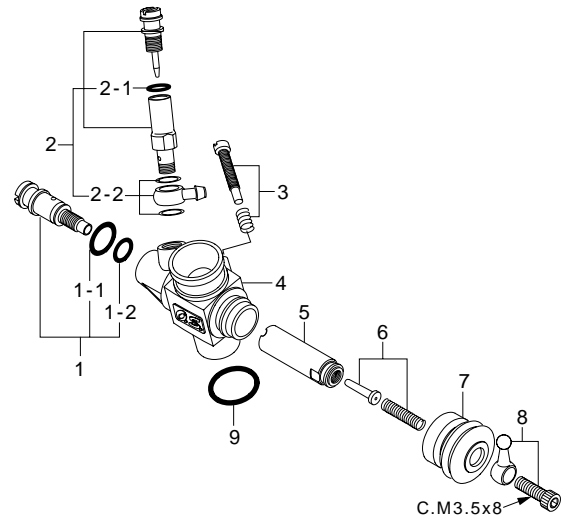

MAX-18CV-R(P)

Blue Head (11874)

TYPE 11G

(21883000)

*Type of screw

C...Cap Screw M...Oval Fillister-Head Screw

F...Flat Head Screw N...Round Head Screw S...Set Screw

No.	Code No.	Description
1	21804010	Heatsink Head (Blue)
2	21824000	Gasket Set
3	21823000	Cylinder & Piston Assembly
4	21816000	Piston Pin
5	21817000	Piston Pin Retainer (2pcs.)
6	21815000	Connecting Rod
7	21883000	Carburetor Complete (Type 11G)
8	21818000	Carburetor Retainer Assembly
9	21833000	Crankshaft Ball Bearing (Front)
10	21811000	Crankcase
11	21832000	Crankshaft Ball Bearing (Rear)
12	21812020	Crankshaft
13	21807100	Cover Plate
14	21213000	Screw Set
	71608001	Glow Plug No.8
	72412000	Super Air Cleaner 202 Assembly (W/2 filter elements)
	72412100	202 Cleaner Body
	72412200	202 Filter Elements (4pcs.)

No.	Code No.	Description
1	21285600	Mixture Control Valve Assembly
1-1	46066319	"O" Ring(L) (2pcs.)
1-2	22781800	"O" Ring(S) (2pcs.)
2	21285901	Needle Valve Assembly
2-1	27881820	"O" Ring (2pcs.)
2-2	21881950	No.14 Universal Nipple Assembly
3	23818500	Throttle Stop Screw
4	21883100	Carburetor Body
5	21483200	Slide Valve
6	21483600	Metering Needle Assembly
7	21881320	Dust Cover
8	23818420	Ball Link No.4
9	22615000	Carburetor Rubber Gasket