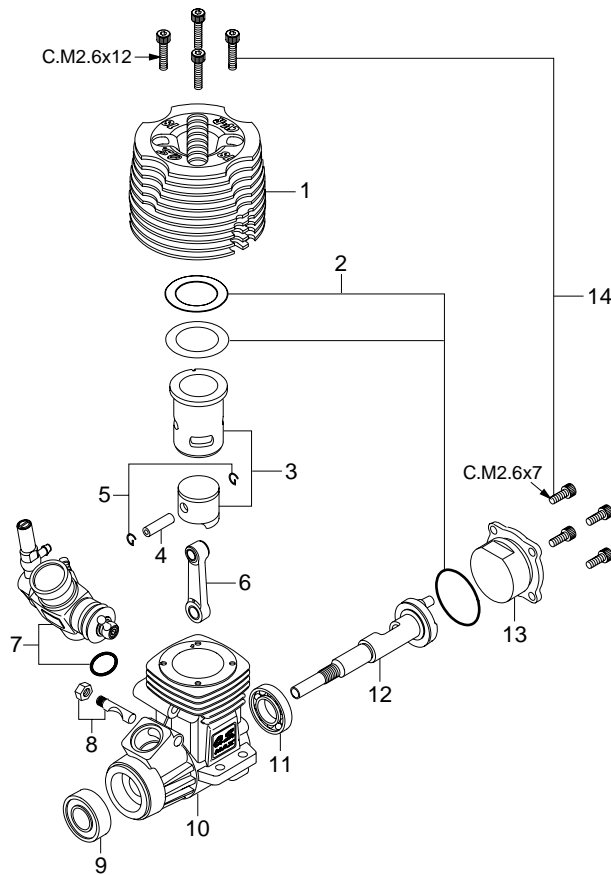

MAX-18CV-R(P)

Blue Head (11874)

TYPE 11G

(21883000)

*Type of screw

C...Cap Screw M...Oval Fillister-Head Screw

F...Flat Head Screw N...Round Head Screw S...Set Screw

No.	Code No.	Description
1	21804010	Heatsink Head (Blue)
2	21824000	Gasket Set
3	21823000	Cylinder & Piston Assembly
4	21816000	Piston Pin
5	21817000	Piston Pin Retainer (2pcs.)
6	21815000	Connecting Rod
7	21883000	Carburetor Complete (Type 11G)
8	21818000	Carburetor Retainer Assembly
9	21833000	Crankshaft Ball Bearing (Front)
10	21811000	Crankcase
11	21832000	Crankshaft Ball Bearing (Rear)
12	21812020	Crankshaft
13	21807100	Cover Plate
14	21213000	Screw Set
	71608001	Glow Plug No.8
	72412000	Super Air Cleaner 202 Assembly (W/2 filter elements)
	72412100	202 Cleaner Body
	72412200	202 Filter Elements (4pcs.)

No.	Code No.	Description
1	21285600	Mixture Control Valve Assembly
1-1	46066319	"O" Ring(L) (2pcs.)
1-2	22781800	"O" Ring(S) (2pcs.)
2	21285901	Needle Valve Assembly
2-1	27881820	"O" Ring (2pcs.)
2-2	21881950	No.14 Universal Nipple Assembly
3	23818500	Throttle Stop Screw
4	21883100	Carburetor Body
5	21483200	Slide Valve
6	21483600	Metering Needle Assembly
7	21881320	Dust Cover
8	23818420	Ball Link No.4
9	22615000	Carburetor Rubber Gasket