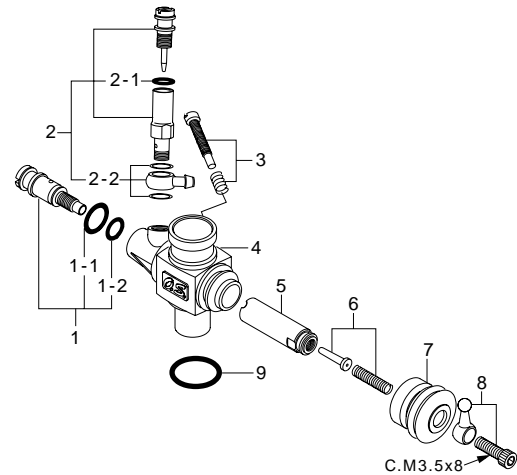

MAX-18CV-RX

(11840)

TYPE 11G

(21883000)

* Type of screw

C...Cap Screw M...Oval Fillister-Head Screw

F...Flat Head Screw N...Round Head Screw S...Set Screw

No.	Code No.	Description
1	21804000	Heatsink Head
2	21824000	Gasket Set
3	21823000	Cylinder & Piston Assembly
4	21816000	Piston Pin
5	21817000	Piston Pin Retainer (2pcs.)
6	21815000	Connecting Rod
7	21883000	Carburetor Complete (Type 11G)
8	21818000	Carburetor Retainer Assembly
9	20810007	Propeller Nut
10	21408000	Drive Hub
11	21833000	Crankshaft Ball Bearing (Front)
12	21811000	Crankcase
13	21832000	Crankshaft Ball Bearing (Rear)
14	21812100	Crankshaft
15	21812200	Starting Shaft
16	21801800	Rear Adaptor
17	21313030	Screw Set
18	73003000	No.5 Recoil Starter Assembly
18-1	73003100	No.5 Recoil Starter Body
18-2	73003200	No.5 One-way Clutch
	71608001	Glow Plug No.8
	72413000	Super Air Cleaner 203 Assembly (W/2 filter elements)
	72413200	203 Filter Elements (4pcs.)
	72404000	Engine Mount Spacer

No.	Code No.	Description
1	21285600	Mixture Control Valve Assembly
1-1	46066319	"O" Ring(L) (2pcs.)
1-2	22781800	"O" Ring(S) (2pcs.)
2	21285901	Needle Valve Assembly
2-1	27881820	"O" Ring (2pcs.)
2-2	21881950	No.14 Universal Nipple Assembly
3	23818500	Throttle Stop Screw
4	21883100	Carburetor Body
5	21483200	Slide Valve
6	21483600	Metering Needle Assembly
7	21881320	Dust Cover
8	23818420	Ball Link No.4
9	22615000	Carburetor Rubber Gasket