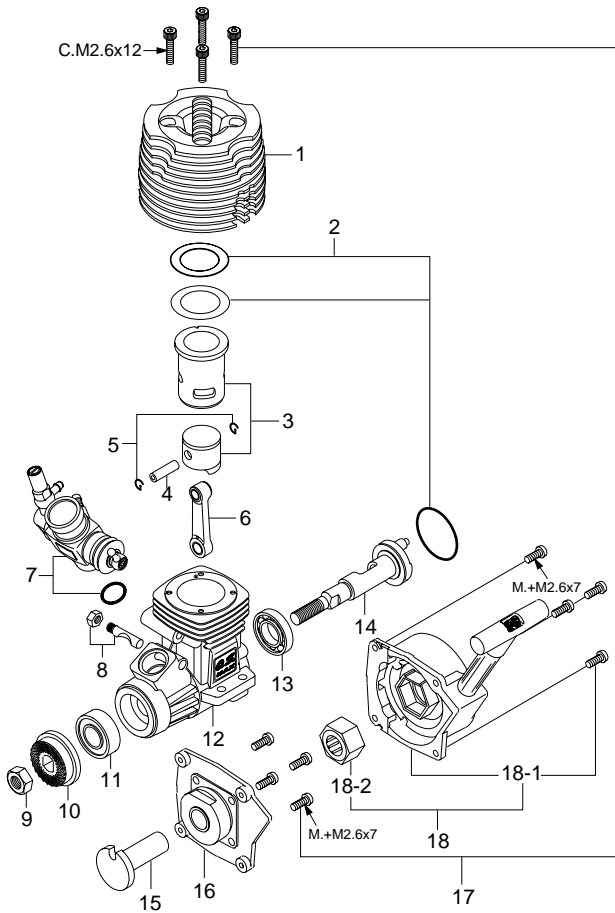

MAX-18CV-RX

(11840)

TYPE 11G

(21883000)

* Type of screw

C...Cap Screw M...Oval Fillister-Head Screw

F...Flat Head Screw N...Round Head Screw S...Set Screw

No.	Code No.	Description
1	21804000	Heatsink Head
2	21824000	Gasket Set
3	21823000	Cylinder & Piston Assembly
4	21816000	Piston Pin
5	21817000	Piston Pin Retainer (2pcs.)
6	21815000	Connecting Rod
7	21883000	Carburetor Complete (Type 11G)
8	21818000	Carburetor Retainer Assembly
9	20810007	Propeller Nut
10	21408000	Drive Hub
11	21833000	Crankshaft Ball Bearing (Front)
12	21811000	Crankcase
13	21832000	Crankshaft Ball Bearing (Rear)
14	21812100	Crankshaft
15	21812200	Starting Shaft
16	21801800	Rear Adaptor
17	21313030	Screw Set
18	73003000	No.5 Recoil Starter Assembly
18-1	73003100	No.5 Recoil Starter Body
18-2	73003200	No.5 One-way Clutch
	71608001	Glow Plug No.8
	72413000	Super Air Cleaner 203 Assembly (W/2 filter elements)
	72413200	203 Filter Elements (4pcs.)
	72404000	Engine Mount Spacer

No.	Code No.	Description
1	21285600	Mixture Control Valve Assembly
1-1	46066319	"O" Ring(L) (2pcs.)
1-2	22781800	"O" Ring(S) (2pcs.)
2	21285901	Needle Valve Assembly
2-1	27881820	"O" Ring (2pcs.)
2-2	21881950	No.14 Universal Nipple Assembly
3	23818500	Throttle Stop Screw
4	21883100	Carburetor Body
5	21483200	Slide Valve
6	21483600	Metering Needle Assembly
7	21881320	Dust Cover
8	23818420	Ball Link No.4
9	22615000	Carburetor Rubber Gasket