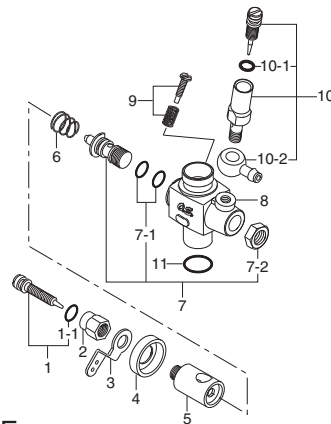

No.	Code No.	Description
1	21504600	Heatsink Head
2	21503050	Cylinder & Piston Assembly
3	21806000	Piston Pin
4	21817000	Piston Pin Retainer (2pcs.)
5	21255000	Connecting Rod
6	21286000	Carburetor Complete (Type 10C)
7	21481020	Carburetor Complete (Type 10E- )
8	21481700	Carburetor Retainer
9	20810007	Propeller Nut (Not included in 15CV; ( ))
10	21408000	Drive Hub (Not included in 15CV; ( ))
11	22631020	Crankshaft Ball Bearing (Front)
12	21501030	Crankcase
13	21230020	Crankshaft Ball Bearing (Rear)
14	21252000	Crankshaft
15	21252010	Crankshaft (15CV; ( ))
16	21514010	Gasket Set
17	21257000	Cover Plate
71608001	71608001	Glow Plug No.8
72403200	72403200	Upper Air Cleaner 102 (W/3 filter elements)
72403210	72403210	102 Cleaner Body
72403120	72403120	101,102 Filter Elements (6pcs.)

### Type 10E-

No.	Code No.	Description
1	21481600	Mixture Control Valve Assembly
1-1	27881820	"O" Ring (2pcs.)
2	21481420	Throttle Top Nut
3	22681419	Throttle Lever
4	21283210	Dust Cover
5	21481200	Carburetor Body
6	22481506	Needle Valve Guide Screw
7	21283962	Needle Valve Assembly
7-1	24881824	"O" Ring
7-2	21283961	Locknut
8	21481120	Carburetor Body
9	22681310	Throttle Top Screw
10	21481900	Needle Valve Assembly
10-1	27881820	"O" Ring (2pcs.)
10-2	21481950	Fuel Inlet (No.12)
11	22615000	Carburetor Rubber Gasket

### Type 10C

No.	Code No.	Description
1	21285600	Mixture Control Valve Assembly
1-1	46066319	"O" Ring(L) (2pcs.)
1-2	22781800	"O" Ring ( ) (2pcs.)
2	21285640	Throttle Top Screw
3	21285901	Needle Valve Assembly
3-1	27881820	"O" Ring (2pcs.)
3-2	21881950	No.14 Universal Nipple Assembly
4	21286100	Carburetor Body
5	21285220	Slide Valve Guide Screw
6	21286200	Slide Valve
7	21286400	Metering Needle Assembly
8	21881320	Dust Cover
9	23818420	Ball Link No.4
10	22615000	Carburetor Rubber Gasket