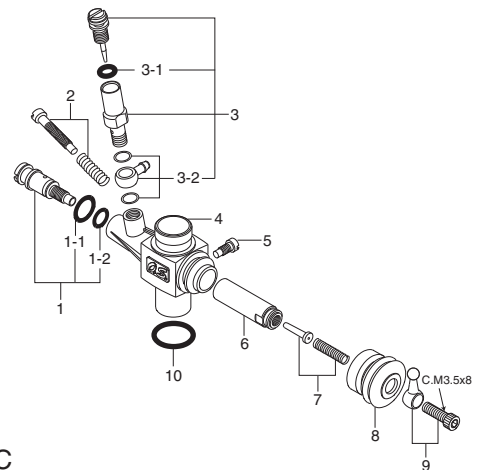

No.	Code No.	Description
1	21504600	Heatsink Head
2	21503050	Cylinder & Piston Assembly
3	21806000	Piston Pin
4	21817000	Piston Pin Retainer (2pcs.)
5	21255000	Connecting Rod
6	21286000	Carburetor Complete (Type 10C)
7	21481020	Carburetor Complete (Type 10E- )
8	21481700	Carburetor Retainer
9	20810007	Propeller Nut (Not included in 15CV; ( ))
10	21408000	Drive Hub (Not included in 15CV; ( ))
11	22631020	Crankshaft Ball Bearing (Front)
12	21501030	Crankcase
13	21230020	Crankshaft Ball Bearing (Rear)
14	21252000	Crankshaft
15	21252010	Crankshaft (15CV; ( ))
16	21514010	Gasket Set
17	21257000	Cover Plate
71608001	71608001	Glow Plug No.8
72403200	72403200	Upper Air Cleaner 102 (W/3 filter elements)
72403210	72403210	102 Cleaner Body
72403120	72403120	101,102 Filter Elements (6pcs.)

### TYPE 10E-R (21481020)

### Type 10E-

No.	Code No.	Description
1	21481600	Mixture Control Valve Assembly
1-1	27881820	"O" Ring (2pcs.)
2	21481420	Throttle Top Nut
3	22681419	Throttle Lever
4	21283210	Dust Cover
5	21481200	Carburetor Body
6	22481506	Needle Valve Guide Screw
7	21283962	Needle Valve Assembly
7-1	24881824	"O" Ring
7-2	21283961	Locknut
8	21481120	Carburetor Body
9	22681310	Throttle Top Screw
10	21481900	Needle Valve Assembly
10-1	27881820	"O" Ring (2pcs.)
10-2	21481950	Fuel Inlet (No.12)
11	22615000	Carburetor Rubber Gasket

### Type 10C

No.	Code No.	Description
1	21285600	Mixture Control Valve Assembly
1-1	46066319	"O" Ring(L) (2pcs.)
1-2	22781800	"O" Ring ( ) (2pcs.)
2	21285640	Throttle Top Screw
3	21285901	Needle Valve Assembly
3-1	27881820	"O" Ring (2pcs.)
3-2	21881950	No.14 Universal Nipple Assembly
4	21286100	Carburetor Body
5	21285220	Slide Valve Guide Screw
6	21286200	Slide Valve
7	21286400	Metering Needle Assembly
8	21881320	Dust Cover
9	23818420	Ball Link No.4
10	22615000	Carburetor Rubber Gasket