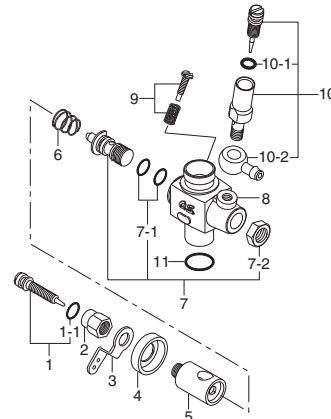

### TYPE 10C (21286000)

\*\_ type of screw

C...Cap crew M...Oval Fillister-Head crew  
F...Flat Head crew N...Round Head crew ... et crew

No.	Code No.	Description
1	21254000	Heatsink Head
2	21253010	Cylinder & Piston Assembly
3	21256000	Piston Pin
4	21817000	Piston Pin Retainer (2pcs.)
5	21255000	Connecting Rod
6	21286000	Carburetor Complete (Type 10C)
7	21481020	Carburetor Complete (Type 10E; )
8	21481700	Carburetor Retainer
9	20810007	Propeller Nut (Not included in 12CV; X( ))
10	21408000	Drive Hub (Not included in 12CV; X( ))
11	22631020	Crankshaft Ball Bearing (Front)
12	21501030	Crankcase
13	21230020	Crankshaft Ball Bearing (Rear)
14	21252040	Crankshaft
	21252050	Crankshaft (12CV; X( ))
15	21214000	Gasket Set
16	21421200	Starting Shaft
17	21421300	Rear Adaptor
18	21313030	Retainer
19	73003000	No.5 Recoil Starter Assembly
	73003100	No.5 Recoil Starter Body
	73003200	No.5 One-way Clutch
	72404000	Engine Mount Spacer
	71608001	Glow Plug No.8
	72403202	Upper Air Cleaner 102 (W/3 filter elements)
	72403212	102 Cleaner Body
	72403120	101,102 Filter Elements (6pcs.)
	72403200	Upper Air Cleaner 102 (W/3 filter elements)
	72403210	102 Cleaner Body
	72403120	101,102 Filter Elements (6pcs.)

### Type 10C

No.	Code No.	Description
1	21285600	Mixture Control Valve Assembly
1-1	46066319	"O" Ring (L) (2pcs.)
1-2	22781800	"O" Ring (R) (2pcs.)
2	21285640	Throttle Top Screw
3	21285901	Needle Valve Assembly
3-1	27881820	"O" Ring (2pcs.)
3-2	21881950	No.14 Universal Nipple Assembly
4	21286100	Carburetor Body
5	21285220	Slide Valve Guide Screw
6	21286200	Slide Valve
7	21286400	Metering Needle Assembly
8	21881320	Dust Cover
9	23818420	Ball Link No.4
10	22615000	Carburetor Rubber Gasket