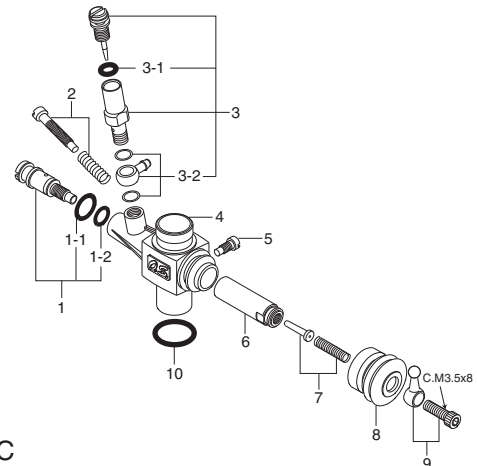

### TYPE 10C (21286000)

\*\_ type of screw

C...Cap crew M...Oval Fillister-Head crew  
F...Flat Head crew N...Round Head crew ... et crew

No.	Code No.	Description
1	21254000	Heatsink Head
2	21253010	Cylinder & Piston Assembly
3	21256000	Piston Pin
4	21817000	Piston Pin Retainer (2pcs.)
5	21255000	Connecting Rod
6	21286000	Carburetor Complete (Type 10C)
7	21481020	Carburetor Complete (Type 10E; )
8	21481700	Carburetor Retainer
9	20810007	Propeller Nut (Not included in 12CV; X( ))
10	21408000	Drive Hub (Not included in 12CV; X( ))
11	22631020	Crankshaft Ball Bearing (Front)
12	21501030	Crankcase
13	21230020	Crankshaft Ball Bearing (Rear)
14	21252040	Crankshaft
	21252050	Crankshaft (12CV; X( ))
15	21214000	Gasket Set
16	21421200	Starting Shaft
17	21421300	Rear Adaptor
18	21313030	Retainer
19	73003000	No.5 Recoil Starter Assembly
	73003100	No.5 Recoil Starter Body
	73003200	No.5 One-way Clutch
	72404000	Engine Mount Spacer
	71608001	Glow Plug No.8
	72403202	Upper Air Cleaner 102 (W/3 filter elements)
	72403212	102 Cleaner Body
	72403120	101,102 Filter Elements (6pcs.)
	72403200	Upper Air Cleaner 102 (W/3 filter elements)
	72403210	102 Cleaner Body
	72403120	101,102 Filter Elements (6pcs.)

### Type 10E;

No.	Code No.	Description
1	21481600	Mixture Control Valve Assembly
1-1	27881820	"O" Ring (2pcs.)
2	21481420	Throttle Lever Fixing Nut
3	22681419	Throttle Lever
4	21283210	Dust Cover
5	21481200	Carburetor Jet
6	22481506	Jet Spring
7	21283962	Nozzle Assembly
7-1	24881824	"O" Ring
7-2	21283961	Locknut
8	21481120	Carburetor Body
9	22681310	Throttle Top Screw
10	21481900	Needle Valve Assembly
10-1	27881820	"O" Ring (2pcs.)
10-2	21481950	Fuel Inlet (No.12)
11	22615000	Carburetor Rubber Gasket