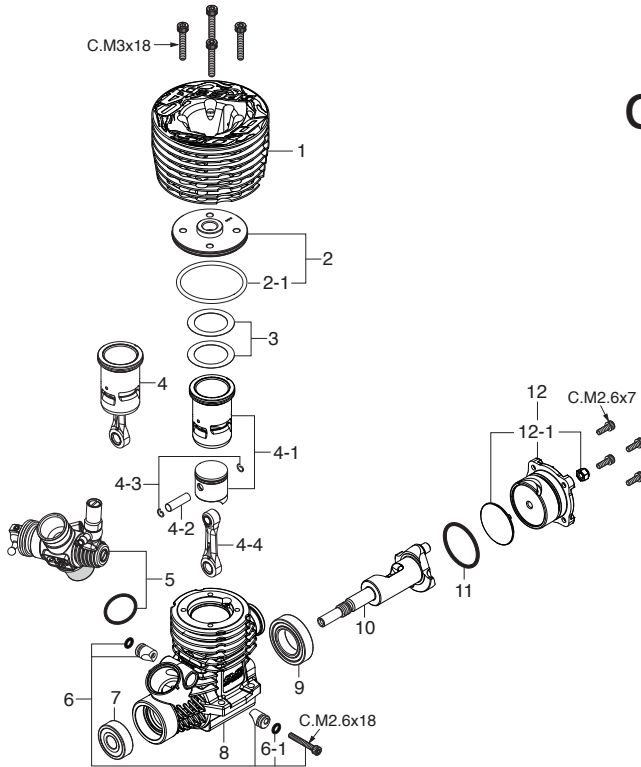

O.S. SPEED B2104 (1DA00)

TYPE 22E(B) (2BP81000)

O.S. SPEED B2104 Combo Set (1DA01)

TB03 EFRA2155(T-2100SC) & MB01-80

CAP SCREW SETS (10pcs./set)

Code No.	Size	Pcs. used in an engine
79871020	M2.6x7	Cover Plate Retaining Screw (4pcs.)
79871055	M2.6x18	Carburetor Retainer Retaining Screw (1pc.)
79871180	M3x18	Cylinder Head Retaining Screw (4pcs.)

*Type of screw

C...Cap Screw B...Binding Screw M...Oval Fillister-Head Screw
 F...Flat Head Screw T...Tapping Screw N...Round Head Screw S...Set Screw

No.	Code No.	Description
1	2DA04000	Outer Head OSSPEED B2104
2	2DA04100	Inner Head OSSPEED B2104
2-1	2DA04180	Inner Head "O" Ring (BLACK) (S-32)
3	2A004160	Head Gasket (0.1mm, 0.15mm) R2101
4	2DA03010	Built-up Parts Set OSSPEED B2104
4-1	2DA03000	Cylinder & Piston Assembly OSSPEED B2104
4-2	22016000	Piston Pin 21XZ-R
4-3	2AP17000	O.S. SPEED Piston Pin Retainer 2 (6pcs.)
4-4	22425003	Connecting Rod (w/piston pin retainers 3pcs.) OSSP B2102,21XZ-B SP3
5	2BP81000	Carburetor Complete Type 22E(B) W/Out Reducer
6	23981740	Carburetor Retainer Assembly 21E,21H,21J
6-1	24881824	"O" Ring (2pcs.) (7B,20G)
7	23731020	Ball Bearing (Front) 21XZ-B
8	2DA01000	Crankcase OSSPEED B2104
9	23730050	Ceramic Bearing (Rear) OSSPEED 21V SPEC
10	2DA02000	Crankshaft OSSPEED B2104
11	23107100	Cover Gasket (S-22) 21XZ,30VG,35AX
12	2DA07000	Cover Plate Assembly OSSPEED B2104
12-1	2DA07010	Thrust Plate (w/ nylon nut M3 BLACK) OSSPEED B2104
	71641300	T Series Plug P3
	71533261	Carburetor Reducer ϕ 6II (RED) w/ "O" Ring (2pcs.)
	22615000	"O" Ring (1pc.)
	71533865	Carburetor Reducer ϕ 6.5II (RED) w/ "O" Ring (2pcs.)
	22615000	"O" Ring (1pc.)
	22884250	Dust Cap Set (ϕ 3, ϕ 16, ϕ 18 1pc. each)
		Exhaust Seal Ring