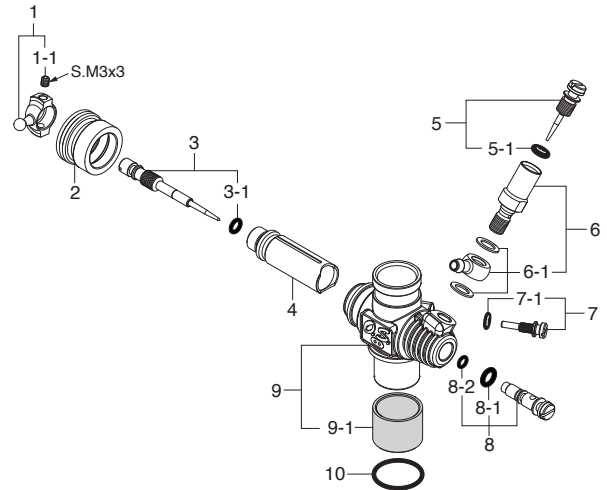

O.S. SPEED B2104 (1DA00)

TYPE 22E(B) (2BP81000)

O.S. SPEED B2104 Combo Set (1DA01)

TB03 EFRA2155(T-2100SC) & MB01-80

CAP SCREW SETS (10pcs./set)

Code No.	Size	Pcs. used in an engine
79871020	M2.6x7	Cover Plate Retaining Screw (4pcs.)
79871055	M2.6x18	Carburetor Retainer Retaining Screw (1pc.)
79871180	M3x18	Cylinder Head Retaining Screw (4pcs.)

*Type of screw

C...Cap Screw B...Binding Screw M...Oval Fillister-Head Screw
 F...Flat Head Screw T...Tapping Screw N...Round Head Screw S...Set Screw

No.	Code No.	Description
1	2DA04000	Outer Head OSSPEED B2104
2	2DA04100	Inner Head OSSPEED B2104
2-1	2DA04180	Inner Head "O" Ring (BLACK) (S-32)
3	2A004160	Head Gasket (0.1mm, 0.15mm) R2101
4	2DA03010	Built-up Parts Set OSSPEED B2104
4-1	2DA03000	Cylinder & Piston Assembly OSSPEED B2104
4-2	22016000	Piston Pin 21XZ-R
4-3	2AP17000	O.S. SPEED Piston Pin Retainer 2 (6pcs.)
4-4	22425003	Connecting Rod (w/piston pin retainers 3pcs.) OSSP B2102,21XZ-B SP3
5	2BP81000	Carburetor Complete Type 22E(B) W/Out Reducer
6	23981740	Carburetor Retainer Assembly 21E,21H,21J
6-1	24881824	"O" Ring (2pcs.) (7B,20G)
7	23731020	Ball Bearing (Front) 21XZ-B
8	2DA01000	Crankcase OSSPEED B2104
9	23730050	Ceramic Bearing (Rear) OSSPEED 21V SPEC
10	2DA02000	Crankshaft OSSPEED B2104
11	23107100	Cover Gasket (S-22) 21XZ,30VG,35AX
12	2DA07000	Cover Plate Assembly OSSPEED B2104
12-1	2DA07010	Thrust Plate (w/ nylon nut M3 BLACK) OSSPEED B2104
	71641300	T Series Plug P3
	71533261	Carburetor Reducer ϕ 6II (RED) w/ "O" Ring (2pcs.)
	22615000	"O" Ring (1pc.)
	71533865	Carburetor Reducer ϕ 6.5II (RED) w/ "O" Ring (2pcs.)
	22615000	"O" Ring (1pc.)
	22884250	Dust Cap Set (ϕ 3, ϕ 16, ϕ 18 1pc. each)
		Exhaust Seal Ring

O.S. SPEED GENUINE PARTS & ACCESSORIES

Code No.	Description
22826140	Exhaust Seal Ring (2pcs.)
22826145	Exhaust Seal Ring (10pcs.)