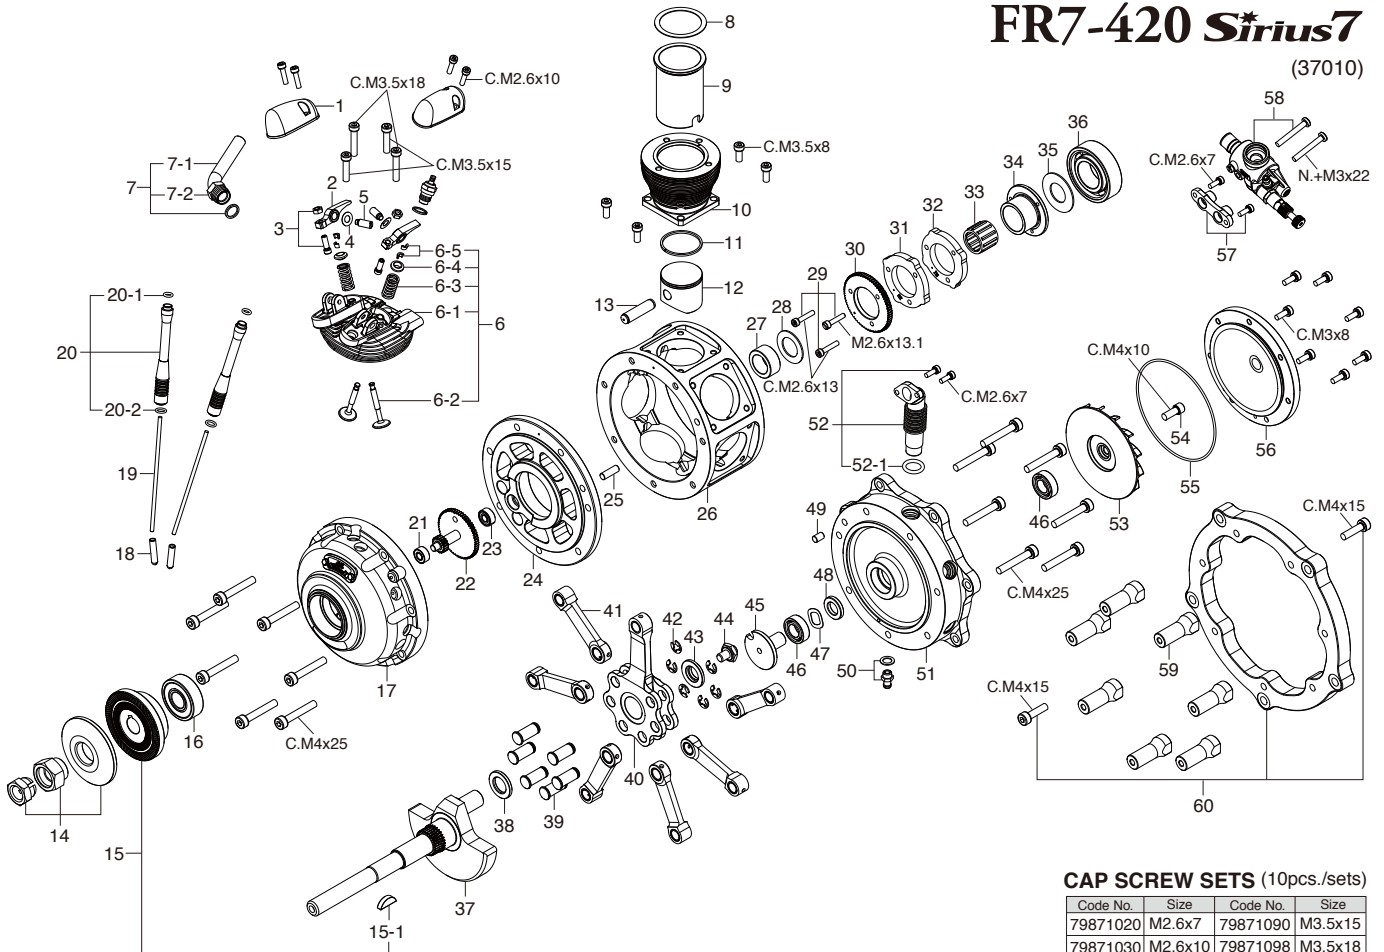

FR7-420 *Sirius7*

(37010)

*Type of screw

C...Cap Screw M...Oval Fillister-Head Screw
F...Flat Head Screw N...Round Head Screw S...Set Screw

CAP SCREW SETS (10pcs./sets)

Code No.	Size	Code No.	Size
79871020	M2.6x7	79871090	M3.5x15
79871030	M2.6x10	79871098	M3.5x18
79871110	M3x8	79871415	M4x15
79871060	M3.5x8	79871425	M4x25

*Type of screw

C...Cap Screw M...Oval Fillister-Head Screw
F...Flat Head Screw N...Round Head Screw S...Set Screw

No.	Code No.	Description
1	47181970	Needle Assembly
2	27381940	Needle Holder Assembly
2-1	26711305	Ratchet Spring
3	47181100	Carburetor Body
4	22681953	Fuel Inlet (Nipple No.1)
5	46115000	Carburetor Rubber Gasket
6	45581820	Roter Guide Screw
7	47181600	Mixture Control Valve Assembly
7-1	46066319	"O" Ring (2pcs.)
7-2	24881824	"O" Ring (2pcs.)
8	47181200	Carburetor Rotor
9	22081408	Throttle Lever
9-1	22081313	Throttle Lever Retaining Screw
10	45581700	Carburetor Retaining Screw (2pcs.)