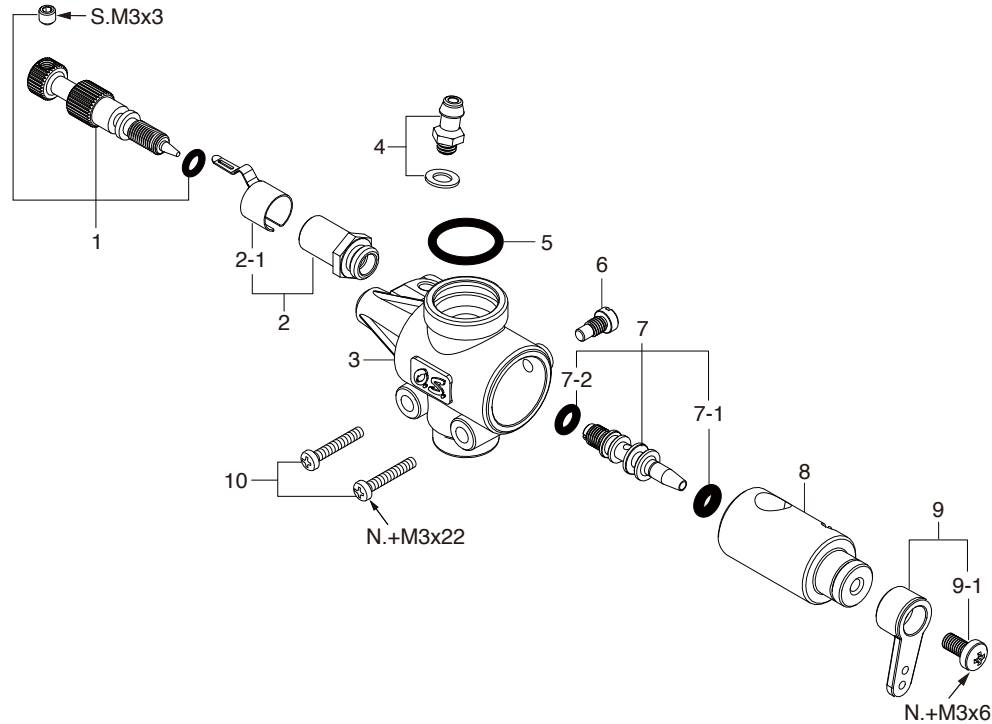

FR7-420 *Sirius7*

(37010)

*Type of screw

C...Cap Screw M...Oval Fillister-Head Screw
F...Flat Head Screw N...Round Head Screw S...Set Screw

CAP SCREW SETS (10pcs./sets)

Code No.	Size	Code No.	Size
79871020	M2.6x7	79871090	M3.5x15
79871030	M2.6x10	79871098	M3.5x18
79871110	M3x8	79871415	M4x15
79871060	M3.5x8	79871425	M4x25

*Type of screw

C...Cap Screw M...Oval Fillister-Head Screw
F...Flat Head Screw N...Round Head Screw S...Set Screw

No.	Code No.	Description
1	47181970	Needle Assembly
2	27381940	Needle Holder Assembly
2-1	26711305	Ratchet Spring
3	47181100	Carburetor Body
4	22681953	Fuel Inlet (Nipple No.1)
5	46115000	Carburetor Rubber Gasket
6	45581820	Roter Guide Screw
7	47181600	Mixture Control Valve Assembly
7-1	46066319	"O" Ring (2pcs.)
7-2	24881824	"O" Ring (2pcs.)
8	47181200	Carburetor Rotor
9	22081408	Throttle Lever
9-1	22081313	Throttle Lever Retaining Screw
10	45581700	Carburetor Retaining Screw (2pcs.)

O.S. GENUINE PARTS & ACCESSORIES

Code No.	Description
46210300	3/8"-M5 (L) Propeller Locknut Set For 4C Spinner
47169000	Collector Exhaust Pipe
79870050	M5 Blind Nut (10pcs.)
55500004	M5 Lock Washer (10pcs.)
72403050	Super Filter (L)
71531000	Non-Bubble Weight
71531010	Non-Bubble Weight (S)
71521000	Long Socket Wrench With Plug Grip