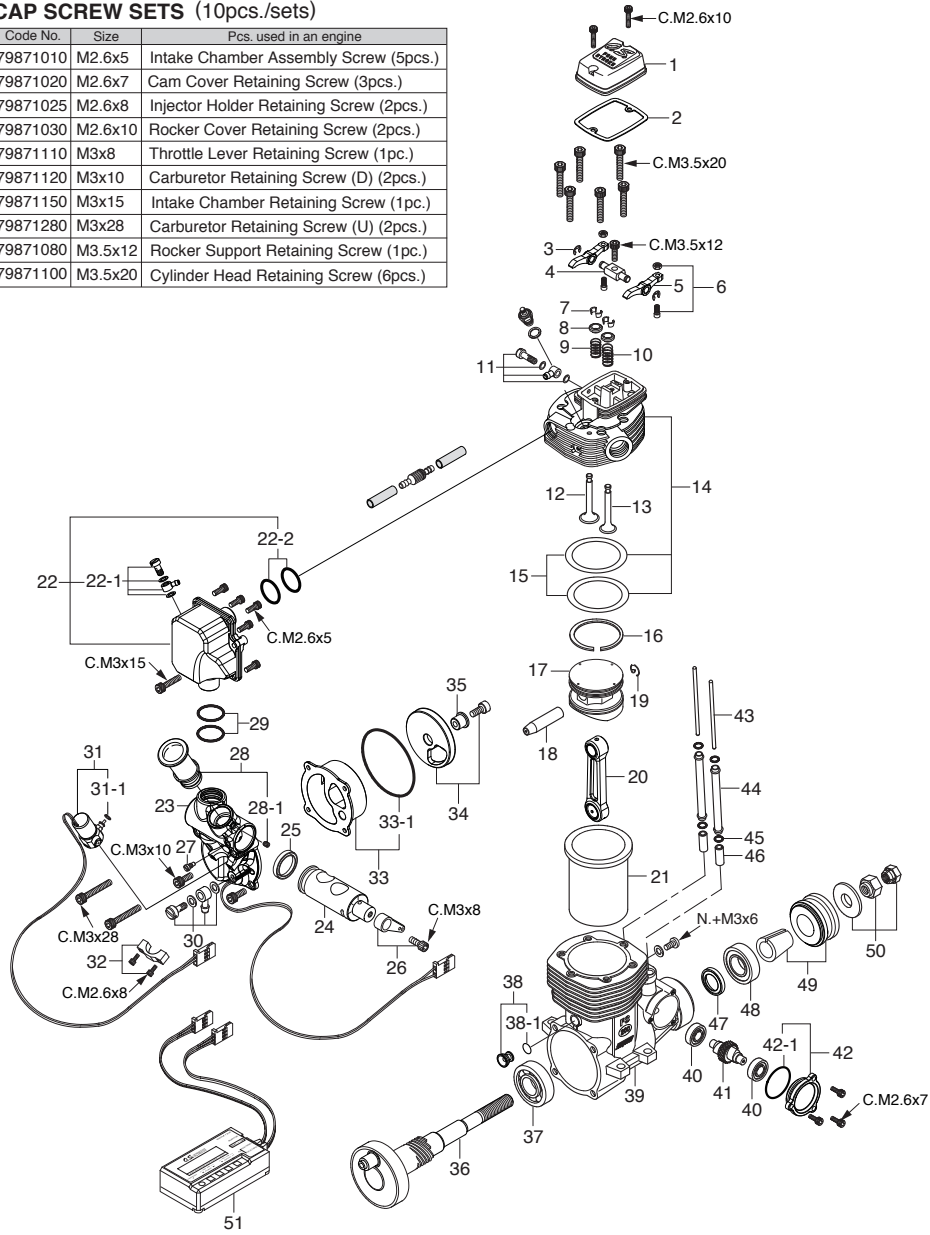

ENGINE EXPLODED VIEW

CAP SCREW SETS (10pcs./sets)

Code No.	Size	Pcs. used in an engine
79871010	M2.6x5	Intake Chamber Assembly Screw (5pcs.)
79871020	M2.6x7	Cam Cover Retaining Screw (3pcs.)
79871025	M2.6x8	Injector Holder Retaining Screw (2pcs.)
79871030	M2.6x10	Rocker Cover Retaining Screw (2pcs.)
79871110	M3x8	Throttle Lever Retaining Screw (1pc.)
79871120	M3x10	Carburetor Retaining Screw (D) (2pcs.)
79871150	M3x15	Intake Chamber Retaining Screw (1pc.)
79871280	M3x28	Carburetor Retaining Screw (U) (2pcs.)
79871080	M3.5x12	Rocker Support Retaining Screw (1pc.)
79871100	M3.5x20	Cylinder Head Retaining Screw (6pcs.)

ENGINE PARTS LIST

No.	Code No.	Description
1	44504210	Rocker Cover
2	44514300	Rocker Cover Gasket
3	45761600	Rocker Arm Retainer (2pcs.)
4	44561400	Rocker Support
5	44561000	Rocker Arm (1pc.)
6	44561200	Tappet Adjusting Screw (1pair)
7	45560410	Split Cotter (2ps./1pair)
8	45560310	Valve Spring Retainer (1pc.)
9	45560210	Intake Valve Spring (1pc.)
10	45560220	Exhaust Valve Spring (1pc.)
11	45571000	Universal Nipple (1pc.)
12	44550000	Intake Valve (1pc.)
13	44551000	Exhaust Valve (1pc.)
14	44504110	Cylinder Head (W/Gasket 2pcs.)
15	44514100	Head Gasket (2pcs.)
16	44503400	Piston Ring
17	44503210	Piston
18	44506000	Piston Pin
19	28117000	Piston Pin Retainer
20	44505000	Connecting Rod
21	44503110	Cylinder Liner
22	44517000	Intake Chamber Assembly
22-1	45571000	Universal Nipple (1pc.)
22-2	44514110	Intake Manifold Gasket
23	44581110	Carburetor Body
24	44581210	Carburetor Rotor
25	44581220	Carburetor Rotor Gasket
26	27381400	Throttle Lever Assembly
27	45581820	Rotor Guide Screw
28	44581300	Air Funnel
28-1	26381501	Air Funnel Retaining Screw
29	44514110	Carburetor Gasket
30	45571000	Universal Nipple (1pc.)