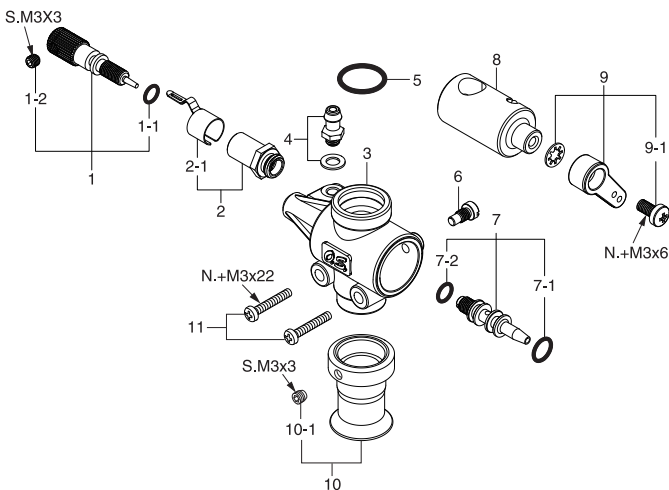

**CAP SCREW SETS (10pcs./sets)**

Code No.	Size	Pcs. used in an engine
79871020	M2.6x7	Cam Cover Retaining Screw (2pcs.)
79871030	M2.6x10	Rocker Cover Retaining Screw (2pcs.) Intake Manifold Retaining Screw (2pcs.)
79871110	M3x8	Cover Plate Retaining Screw (4pcs.)
79871120	M3x10	Rocker Support Retaining Screw (1pc.)
79871200	M3x20	Cylinder Head Retaining Screw (5pcs.)

**TYPE 60Y**  
(44981000)

\* Type of screw

C...Cap Screw M...Oval Fillister-Head Screw

F...Flat Head Screw N...Round Head Screw S...Set Screw

No.	Code No.	Description
1	24081970	Needle Assembly
1-1	24981837	"O" Ring (2pcs.)
1-2	26381501	Set Screw
2	27381940	Needle Valve Holder Assembly
2-1	26711305	Ratchet Spring
3	44981100	Carburetor Body
4	22681953	Fuel Inlet (No.1)
5	46115000	Carburetor Rubber Gasket (1pc.)
6	45581820	Rotor Guide Screw
7	45582300	Mixture Control Valve Assembly
7-1	46066319	"O" Ring (L) (2pcs.)
7-2	24881824	"O" Ring (S) (2pcs.)
8	44981200	Carburetor Rotor
9	27881400	Throttle Lever Assembly
9-1	22081313	Throttle Lever Retaining Screw
10	44881300	Velocity Stack
10-1	26381501	Set Screw
11	45581700	Carburetor Retaining Screw (2pcs.)