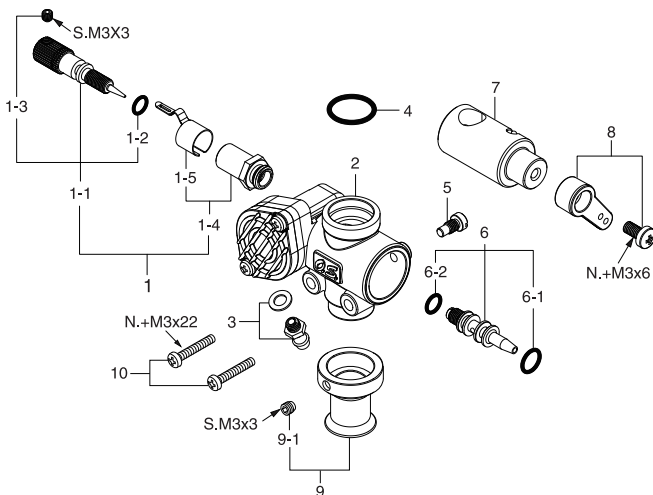

CAP SCREW SETS (10pcs./sets)

Code No.	Size	Pcs. used in an engine
79871020	M2.6x7	Cam Cover Retaining Screw (2pcs.) Intake Manifold Retaining Screw (2pcs.)
79871040	M2.6x12	Rocker Cover Retaining Screw (2pcs.)
79871110	M3x8	Cover Plate Retaining Screw (4pcs.)
79871150	M3x15	Rocker Support Retaining Screw (1pc.)
79871200	M3x20	Cylinder Head Retaining Screw (5pcs.)

TYPE 61R

(44882000)

No.	Code No.	Description
1	29481900	Needle Valve Assembly
1-1	29481970	Needle Assembly
1-2	24981837	"O" Ring (2pcs.)
1-3	26381501	Set Screw
1-4	27381940	Needle Valve Holder Assembly
1-5	26711305	Ratchet Spring
2	44882100	Carburetor Body
3	22681953	Fuel Inlet (No.1)
4	46115000	Carburetor Rubber Gasket (1pc.)
5	45581820	Rotor Guide Screw
6	45582300	Mixture Control Valve Assembly
6-1	46066319	"O" Ring (L) (2pcs.)
6-2	24881824	"O" Ring (S) (2pcs.)
7	44882200	Carburetor Rotor
8	22081408	Throttle Lever Assembly
9	44381300	Velocity Stack
9-1	26381501	Set Screw
10	45581700	Carburetor Retaining Screw (2pcs.)