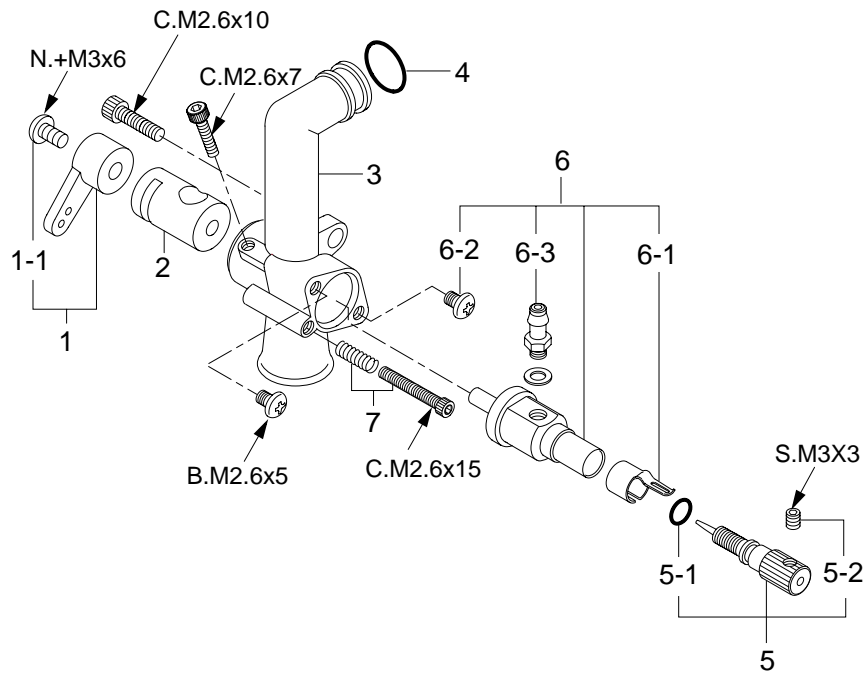

*Type of screw

C...Cap Screw M...Oval Fillister-Head Screw

F...Flat Head Screw N...Round Head Screw S...Set Screw

O.S. GENUINE PARTS & ACCESSORIES

No.	Code No.	Description
1	22081408	Throttle Lever Assembly
1-1	22081313	Throttle Lever Retaining Screw
2	44481200	Carburetor Rotor
3	44481100	Carburetor Body
4	45915000	Carburetor Rubber Gasket
5	24081970	Needle-valve Assembly
5-1	24981837	"O" Ring (2pcs.)
5-2	26381501	Set Screw
6	44481960	Nozzle Assembly
6-1	26711305	Ratchet Spring
6-2	45281920	Nozzle Retaining Screw (2pcs.)
6-3	22681953	Fuel Inlet (No.1)
7	44481310	Air-bleed Screw

Code No.	Description
71905010	Radial Motor Mount
72200080	Needle Valve Extension Cable Set
72200110	Booster Cable Set
72200130	Booster Terminal Kit
45810100	Locknut Set
45810200	Propeller Locknut Set (For Spinner)
45810300	1/4"-M5 Propeller Locknut Set For Truturn Spinner
72108100	Flexible Exhaust Pipe (1111A) (120mm)
72108110	Flexible Exhaust Pipe (1111B) (240mm)
72108120	Flexible Exhaust Pipe (1111C) (170mm)
72108130	Flexible Exhaust Pipe (1111D) (330mm)
72109500	EX Exhaust Header Pipe (Inside fuselage)
72109600	EX Exhaust Header Pipe (Outside fuselage)
71531000	Non-Bubble Weight
72403050	Super Filter (L)
71521000	Long Socket Wrench With Plug Grip
72200060	Valve Adjusting Tool Kit
55500002	M3 Lock Washer (10sets.)
79870030	M3 Blind Nut (10pcs./set)
79871025	M2.6x8 Cap Screw Set (10pcs.)
79871030	M2.6x10 Cap Screw Set (10pcs.)
79871080	M3.5x12 Cap Screw Set (10pcs.)
79871100	M3.5x20 Cap Screw Set (10pcs.)