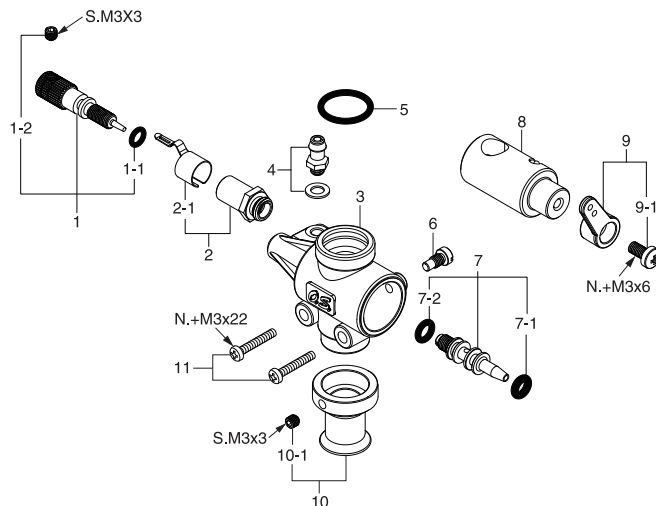

### CAP SCREW SETS (10pcs./sets)

Code No.	Size	Pcs. used in an engine
79871020	M2.6x7	Cam Cover Retaining Screw (2pcs.) Intake Manifold Retaining Screw (2pcs.)
79871030	M2.6x10	Rocker Cover Retaining Screw (2pcs.)
79871110	M3x8	Cover Plate Retaining Screw (4pcs.)
79871150	M3x15	Rocker Support Retaining Screw (1pc.)
79871200	M3x20	Cylinder Head Retaining Screw (5pcs.)

## TYPE 61N

(44381000)

No.	Code No.	Description
1	44881970	Needle Assembly
1-1	24981837	"O" Ring (2pcs.)
1-2	26381501	Set Screw
2	27381940	Needle Valve Holder Assembly
2-1	26711305	Ratchet Spring
3	44381100	Carburetor Body
4	22681953	Fuel Inlet (No.1)
5	46115000	Carburetor Rubber Gasket (1pc.)
6	45581820	Rotor Guide Screw
7	45582300	Mixture Control Valve Assembly
7-1	46066319	"O" Ring (L) (2pcs.)
7-2	24881824	"O" Ring (S) (2pcs.)
8	44381200	Carburetor Rotor
9	22081408	Throttle Lever Assembly
9-1	22081313	Throttle Lever Retaining Screw
10	44381300	Velocity Stack
10-1	26381501	Set Screw
11	45581700	Carburetor Retaining Screw (2pcs.)