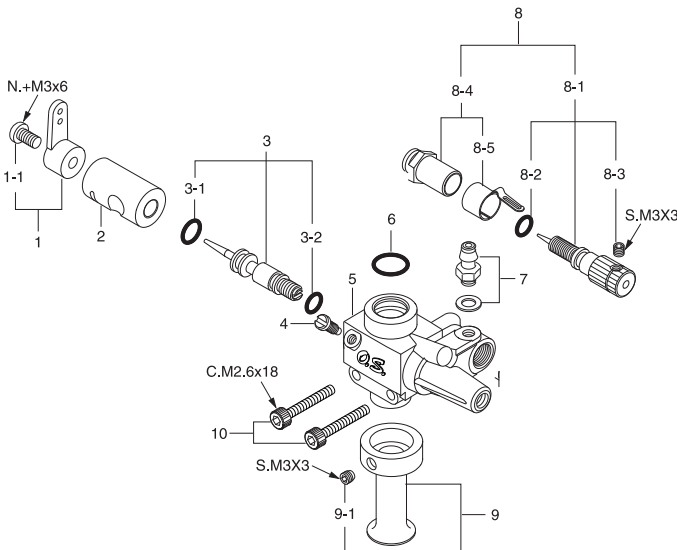

CAP SCREW SETS (10pcs./sets)

Code No.	Size	Pcs. used in an engine
79871020	M2.6x7	Cam Cover Retaining Screw (2pcs.) Intake Manifold Retaining Screw (2pcs.)
79871030	M2.6x10	Rocker Cover Retaining Screw (2pcs.)
79871055	M2.6x18	Carburetor Retaining Screw (2pcs.)
79871110	M3x8	Cover Plate Retaining Screw (4pcs.)
79871140	M3x12	Rocker Support Retaining Screw (1pc.)
79871180	M3x18	Cylinder Head Retaining Screw (5pcs.)

TYPE 40NA (44681000)

* Type of screw

C...Cap Screw M...Oval Fillister-Head Screw

F...Flat Head Screw N...Round Head Screw S...Set Screw

No.	Code No.	Description
1	22081408	Throttle Lever Assembly
1-1	22081313	Throttle Lever Retaining Screw
2	44681200	Carburetor Rotor
3	44681600	Mixture Control Nozzle Assembly
3-1	46066319	"O" Ring (L) (2pcs.)
3-2	24881824	"O" Ring (S) (2pcs.)
4	21285220	Rotor Guide Screw
5	44281100	Carburetor Body
6	45115000	Carburetor Rubber Gasket (1pc.)
7	22681953	Fuel Inlet (No.1)
8	44281900	Needle Valve Assembly
8-1	44281970	Needle Assembly
8-2	24981837	"O" Ring (2pcs.)
8-3	26381501	Set Screw
8-4	27381940	Needle Valve Holder Assembly
8-5	26711305	Ratchet Spring
9	44681300	Velocity Stack
9-1	26381501	Set Screw
10	79871055	Carburetor Retaining Screw (10pcs.)