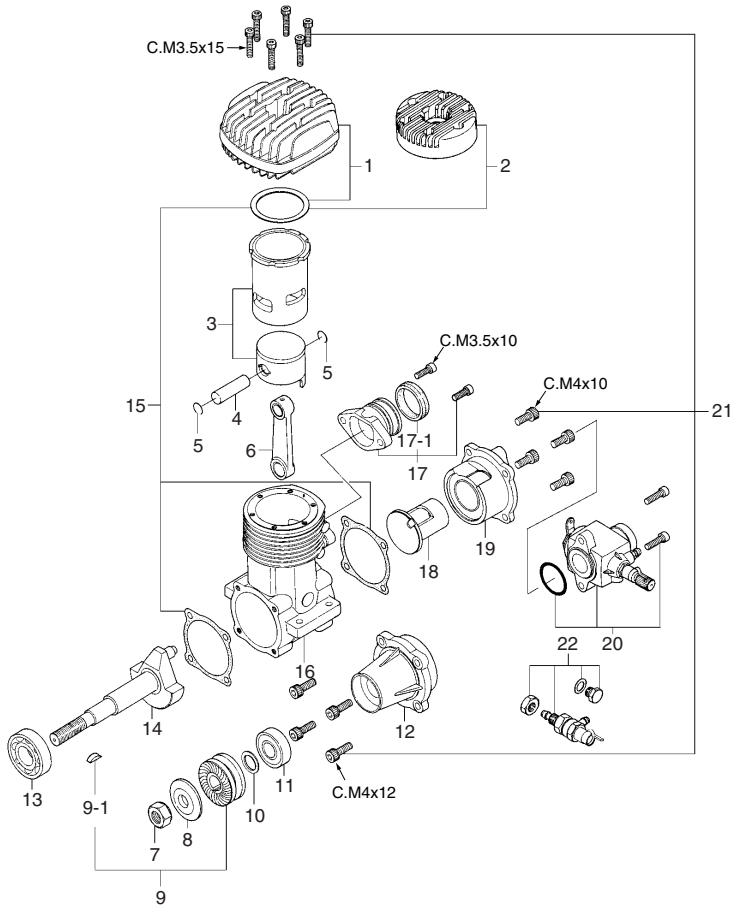

## MAX-91VR-DF Round Cylinder Head version (17511)

## TYPE 9B (29381010)

\* Type of screw  
 C...Cap Screw M...Oval Fillister-Head Screw  
 F...Flat Head Screw N...Round Head Screw S...Set Screw

No.	Code No.	Description
1	27504000	Cylinder Head (For 91VR-DF)
2	27504010	Cylinder Head (For 91VR-DF Round Head)
3	27503000	Cylinder & Piston Assembly
4	27506000	Piston Pin
5	27517000	Piston Pin Retainer (2pcs.)
6	27505001	Connecting Rod
7	45010002	Propeller Nut
8	28009002	Propeller Washer
9	27508000	Drive Hub
9-1	29008219	Woodruff Key
10	46120000	Thrust Washer
11	26731002	Crankshaft Ball Bearing (Front)
12	27501600	Front Housing
13	27330010	Crankshaft Ball Bearing (Rear)
14	27502000	Crankshaft
15	27514000	Gasket Set
16	27501001	Crankcase
17	27326100	Exhaust Header (No.4)
17-1	27126258	Silicone Seal Ring (2pcs.)
18	27516000	Rear Rotor
19	27501801	Rear Housing
20	29381010	Carburetor Complete (Type 9B)
21	27213008	Screw Set
22	28282000	9B Remote Needle Valve Assembly

No.	Code No.	Description
1	28282300	Needle Control Lever
2	28281900	Needle Valve Assembly
2-1	28281970	Needle Assembly
2-2	24981837	"O" Ring (2pcs.)
2-3	26381501	Set Screw
2-4	27381940	Needle Valve Holder
2-5	26711305	Ratchet Spring
3	28281110	Carburetor Body
4	22681953	Fuel Inlet (No.1)
5	28281600	Rotor Guide Screw
6	28281500	Rotor Spring
7	28281200	Carburetor Rotor
8	28281300	Mixture Control Screw Assembly
8-1	27881820	"O" Ring (2pcs.)
9	28281400	Throttle Lever Assembly
10	24925202	Carburetor Retaining Screw
11	29315000	Carburetor Rubber Gasket

### O.S. GENUINE PARTS & ACCESSORIES

Code No.	Description
72200080	Needle Valve Extension Cable Set
71531000	Non-Bubble Weight
72403050	Super Filter (L)
79870040	M4 Blind Nut (10pcs.)
55500003	M4 Lock Washer (10sets.)
79871070	M3.5x10 Cap Screw Set (10pcs.)
79871080	M3.5x12 Cap Screw Set (10pcs.)
79871090	M3.5x15 Cap Screw Set (10pcs.)
71521000	Long Socket Wrench With Plug Grip