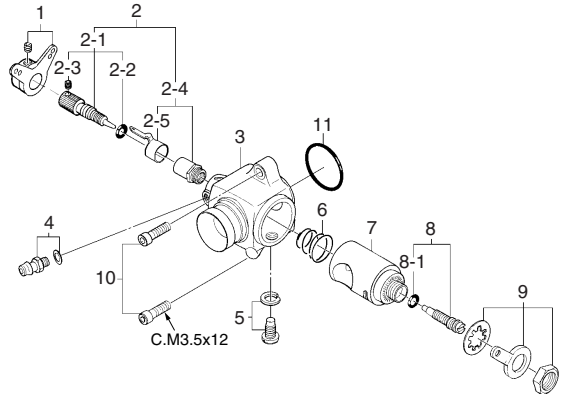

## MAX-91VR-DF Round Cylinder Head version (17511)

## TYPE 9B (29381010)

\* Type of screw  
 C...Cap Screw M...Oval Fillister-Head Screw  
 F...Flat Head Screw N...Round Head Screw S...Set Screw

No.	Code No.	Description
1	27504000	Cylinder Head (For 91VR-DF)
2	27504010	Cylinder Head (For 91VR-DF Round Head)
3	27503000	Cylinder & Piston Assembly
4	27506000	Piston Pin
5	27517000	Piston Pin Retainer (2pcs.)
6	27505001	Connecting Rod
7	45010002	Propeller Nut
8	28009002	Propeller Washer
9	27508000	Drive Hub
9-1	29008219	Woodruff Key
10	46120000	Thrust Washer
11	26731002	Crankshaft Ball Bearing (Front)
12	27501600	Front Housing
13	27330010	Crankshaft Ball Bearing (Rear)
14	27502000	Crankshaft
15	27514000	Gasket Set
16	27501001	Crankcase
17	27326100	Exhaust Header (No.4)
17-1	27126258	Silicone Seal Ring (2pcs.)
18	27516000	Rear Rotor
19	27501801	Rear Housing
20	29381010	Carburetor Complete (Type 9B)
21	27213008	Screw Set
22	28282000	9B Remote Needle Valve Assembly

No.	Code No.	Description
1	28282300	Needle Control Lever
2	28281900	Needle Valve Assembly
2-1	28281970	Needle Assembly
2-2	24981837	"O" Ring (2pcs.)
2-3	26381501	Set Screw
2-4	27381940	Needle Valve Holder
2-5	26711305	Ratchet Spring
3	28281110	Carburetor Body
4	22681953	Fuel Inlet (No.1)
5	28281600	Rotor Guide Screw
6	28281500	Rotor Spring
7	28281200	Carburetor Rotor
8	28281300	Mixture Control Screw Assembly
8-1	27881820	"O" Ring (2pcs.)
9	28281400	Throttle Lever Assembly
10	24925202	Carburetor Retaining Screw
11	29315000	Carburetor Rubber Gasket

### O.S. GENUINE PARTS & ACCESSORIES

Code No.	Description
72200080	Needle Valve Extension Cable Set
71531000	Non-Bubble Weight
72403050	Super Filter (L)
79870040	M4 Blind Nut (10pcs.)
55500003	M4 Lock Washer (10sets.)
79871070	M3.5x10 Cap Screw Set (10pcs.)
79871080	M3.5x12 Cap Screw Set (10pcs.)
79871090	M3.5x15 Cap Screw Set (10pcs.)
71521000	Long Socket Wrench With Plug Grip