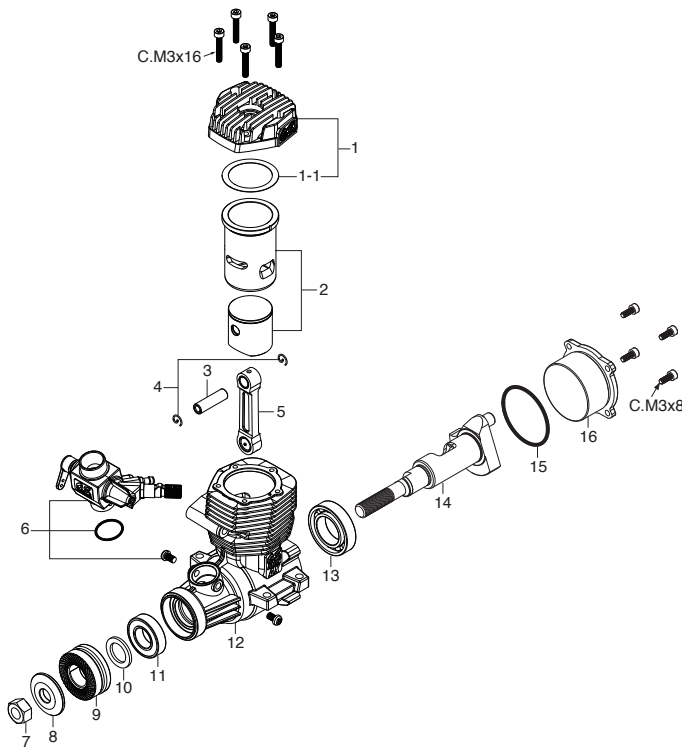

MAX-65AX

W/E-4050 Silencer (16520)

W/E-4010A Silencer (16521)

TYPE 61D

(26981000)

* Type of screw

C...Cap Screw B...Binding Screw M...Oval Fillister-Head Screw
F...Flat Head Screw T...Tapping Screw N...Round Head Screw S...Set Screw

CAP SCREW SETS (10pcs./sets)

Code No.	Size	Pcs. used in an engine
79871110	M3x8	Cover Plate Retaining Screw (4pcs.)
79871160	M3x16	Cylinder Head Retaining Screw (5pcs.)

No.	Code No.	Description
1	26904000	Cylinder Head 65AX
1-1	26904160	Head Gasket 65AX
2	26903000	Cylinder & Piston Assembly 65AX
3	26606008	Piston Pin 91HZ,61SX-H,61FSR
4	27917000	Piston Pin Retainer (2pcs.) 91FX,SZ,SX-H
5	29115000	Connecting Rod 95AX
6	26981000	Carburetor Complete (Type 61D) 65AX
7	45010002	Propeller Nut (5/16-24) 61-91
8	28009002	Propeller Washer 61FX,65LA,91VR-DF
9	26908000	Drive Hub 65AX
10	29320000	Thrust Washer 61FX,160FX,BGX-1
11	27731000	Crankshaft Ball Bearing (F) 61FX
12	26901000	Crankcase 65AX
13	27130020	Crankshaft Ball Bearing (R) 65AX
14	26902000	Crankshaft 65AX
15	24625125	Gasket Set E-3070
16	26907000	Cover Plate 65AX
	71608001	Glow Plug No.8
	72200080	Needle Valve Extension Cable Set
	27426000	E-4050 Silencer Assembly (65AX) (IN COWL)
	79871120	Assembly Screw (C.M3x10 10pcs.)
	22681957	Pressure Nipple (No.7)
	26625210	Silencer Retaining Screw (C.M4x40 2pcs.) E-4040,4020
	26028050	E-4010A Silencer Assembly (65AX)
	26028120	Assembly Screw E-4010A
	27414020	"O" Ring (S-36) 75AX
	22681957	Pressure Nipple (No.7)
	26625210	Silencer Retaining Screw (C.M4x40 2pcs.) E-4040,4020

No.	Code No.	Description
1	22081408	Throttle Lever Assembly (No.5)
1-1	22081313	Throttle Lever Retaining Screw 1A-3A
2	26981200	Carburetor Rotor (61D) 65AX
3	25781600	Mixture Control Valve Assembly (40J) 55AX
3-1	46066319	"O" Ring (L) (2pcs.)
3-2	22781800	"O" Ring (S) (2pcs.) 10D,10F,1H-3H,20E
4	26981100	Carburetor Body (61D) 65AX
5	45581820	Roter Guide Screw 20C,60MC,70D
6	22681953	Fuel Inlet (No.1)
7	25581900	Needle-valve Assembly 40A,60U,70D
7-1	22681980	Needle Assembly 20D,20F,20G,21G,40B,70D
7-2	24981837	"O" Ring (2pcs.)
7-3	26381501	Set Screw
7-4	27381940	Needle-valve Holder Assembly 20C,60U,70D,7H
7-5	26711305	Ratchet Spring No.4
8	46215000	Carburetor Rubber Gasket 40-61,FT
9	25081700	Carburetor Retaining Screw 21-50