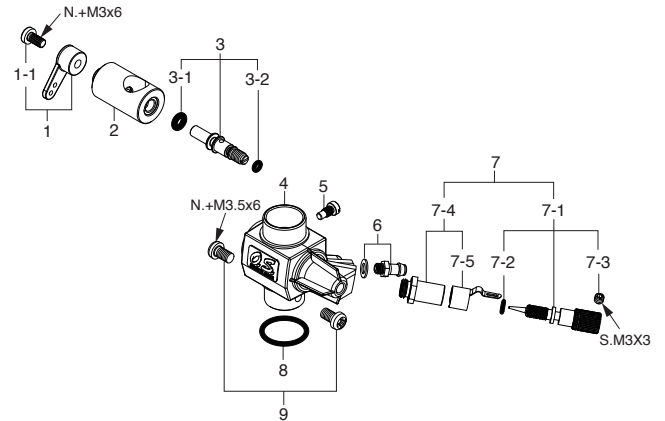

MAX-65AX

W/E-4050 Silencer (16520)

W/E-4010A Silencer (16521)

TYPE 61D

(26981000)

* Type of screw

C...Cap Screw B...Binding Screw M...Oval Fillister-Head Screw
F...Flat Head Screw T...Tapping Screw N...Round Head Screw S...Set Screw

CAP SCREW SETS (10pcs./sets)

Code No.	Size	Pcs. used in an engine
79871110	M3x8	Cover Plate Retaining Screw (4pcs.)
79871160	M3x16	Cylinder Head Retaining Screw (5pcs.)

No.	Code No.	Description
1	26904000	Cylinder Head 65AX
1-1	26904160	Head Gasket 65AX
2	26903000	Cylinder & Piston Assembly 65AX
3	26606008	Piston Pin 91HZ,61SX-H,61FSR
4	27917000	Piston Pin Retainer (2pcs.) 91FX,SZ,SX-H
5	29115000	Connecting Rod 95AX
6	26981000	Carburetor Complete (Type 61D) 65AX
7	45010002	Propeller Nut (5/16-24) 61-91
8	28009002	Propeller Washer 61FX,65LA,91VR-DF
9	26908000	Drive Hub 65AX
10	29320000	Thrust Washer 61FX,160FX,BGX-1
11	27731000	Crankshaft Ball Bearing (F) 61FX
12	26901000	Crankcase 65AX
13	27130020	Crankshaft Ball Bearing (R) 65AX
14	26902000	Crankshaft 65AX
15	24625125	Gasket Set E-3070
16	26907000	Cover Plate 65AX
	71608001	Glow Plug No.8
	72200080	Needle Valve Extension Cable Set
	27426000	E-4050 Silencer Assembly (65AX) (IN COWL)
	79871120	Assembly Screw (C.M3x10 10pcs.)
	22681957	Pressure Nipple (No.7)
	26625210	Silencer Retaining Screw (C.M4x40 2pcs.) E-4040,4020
	26028050	E-4010A Silencer Assembly (65AX)
	26028120	Assembly Screw E-4010A
	27414020	"O" Ring (S-36) 75AX
	22681957	Pressure Nipple (No.7)
	26625210	Silencer Retaining Screw (C.M4x40 2pcs.) E-4040,4020

No.	Code No.	Description
1	22081408	Throttle Lever Assembly (No.5)
1-1	22081313	Throttle Lever Retaining Screw 1A-3A
2	26981200	Carburetor Rotor (61D) 65AX
3	25781600	Mixture Control Valve Assembly (40J) 55AX
3-1	46066319	"O" Ring (L) (2pcs.)
3-2	22781800	"O" Ring (S) (2pcs.) 10D,10F,1H-3H,20E
4	26981100	Carburetor Body (61D) 65AX
5	45581820	Roter Guide Screw 20C,60MC,70D
6	22681953	Fuel Inlet (No.1)
7	25581900	Needle-valve Assembly 40A,60U,70D
7-1	22681980	Needle Assembly 20D,20F,20G,21G,40B,70D
7-2	24981837	"O" Ring (2pcs.)
7-3	26381501	Set Screw
7-4	27381940	Needle-valve Holder Assembly 20C,60U,70D,7H
7-5	26711305	Ratchet Spring No.4
8	46215000	Carburetor Rubber Gasket 40-61,FT
9	25081700	Carburetor Retaining Screw 21-50