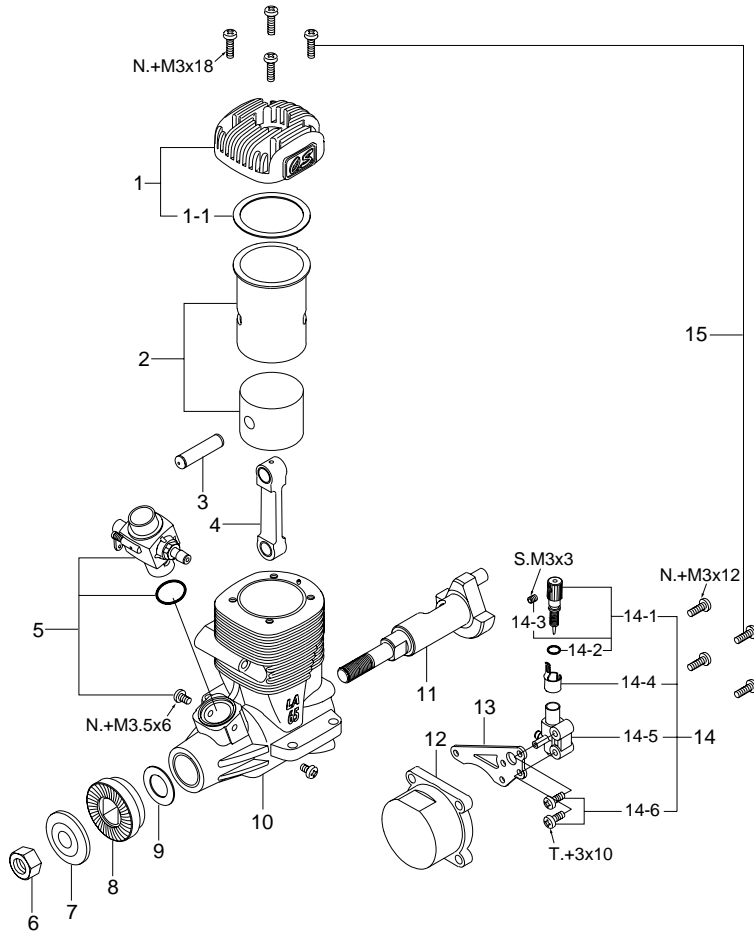

MAX-65LA

(16500)

MAX-65LA (Silver)

(16512)

TYPE 60J

(26581000)

* Type of screw

C...Cap Screw M...Oval Fillister-Head Screw

F...Flat Head Screw N...Round Head Screw S...Set Screw

No.	Code No.	Description
1	26504000	Cylinder Head Assembly (Midnight Blue)
	26504010	Cylinder Head Assembly (Silver)
1-1	26021110	Head Gasket
2	26503000	Cylinder & Piston Assembly
3	45606000	Piston Pin
4	29505000	Connecting Rod
5	26581000	Carburetor Complete (60J)
6	45010002	Propeller Nut
7	28009002	Propeller Washer
8	26508000	Drive Hub
9	26022200	Thrust Washer
10	26501000	Crankcase (Midnight Blue)
	26501010	Crankcase (Silver)
11	26022000	Crankshaft
12	26507000	Cover Plate
13	26582931	Needle Valve Assembly Bracket
14	26582900	Needle Valve Assembly
14-1	24081970	Needle Assembly
14-2	24981837	"O" Ring (2pcs.)
14-3	26381501	Set Screw
14-4	26711305	Ratchet Spring
14-5	26582910	Needle Valve Body
14-6	26582920	Needle Valve Body Retaining Screw
15	26513000	Screw Set
	71605300	Glow Plug A3
	26028000	E-4010 Silencer Assembly
	22681953	Pressure Fitting
	26028100	Assembly Screw
	26625210	Retaining Screw (C.M4x40 2pcs.)

No.	Code No.	Description
1	22081408	Throttle Lever Assembly
1-1	22081313	Throttle Lever Retaining Screw
2	26581200	Carburetor Rotor
3	26029500	Air-bleed Screw
4	26581100	Carburetor Body
5	22826131	Throttle Stop Screw
6	26029430	Nozzle For Remote Needle Valve
7	46215000	Carburetor Rubber Gasket
8	25081700	Carburetor Retaining Screw

O.S. GENUINE PARTS & ACCESSORIES

Code No.	Description
71905200	Radial Motor Mount
45024000	5/16"-24 Spinner Nut
72200080	Needle Valve Extension Cable Set
73101010	Long Propeller Nut Set
26028040	LA Series Colored Silencer E-4010 Blue
26028010	E-4010S Super Silencer
26625340	Silencer Extension Adaptor (Width 14.5mm)
26625500	Silencer Extension Adaptor (Width 35.0mm)
71531000	Non-Bubble Weight
72403050	Super Filter (L)
79870040	M4 Blind Nut (10pcs.)
55500003	M4 Lock Washer (10sets.)
71521000	Long Socket Wrench With Plug Grip