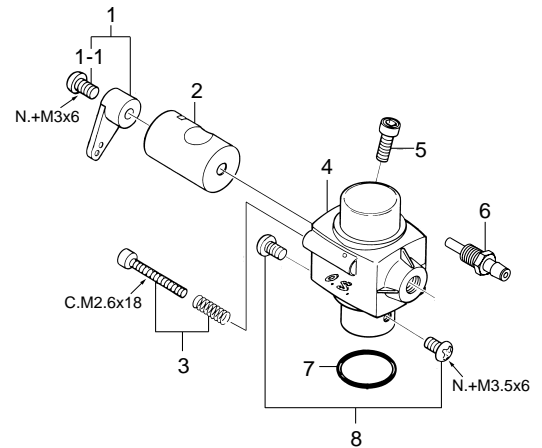

MAX-65LA

(16500)

MAX-65LA (Silver)

(16512)

TYPE 60J

(26581000)

* Type of screw

C...Cap Screw M...Oval Fillister-Head Screw

F...Flat Head Screw N...Round Head Screw S...Set Screw

No.	Code No.	Description
1	26504000	Cylinder Head Assembly (Midnight Blue)
	26504010	Cylinder Head Assembly (Silver)
1-1	26021110	Head Gasket
2	26503000	Cylinder & Piston Assembly
3	45606000	Piston Pin
4	29505000	Connecting Rod
5	26581000	Carburetor Complete (60J)
6	45010002	Propeller Nut
7	28009002	Propeller Washer
8	26508000	Drive Hub
9	26022200	Thrust Washer
10	26501000	Crankcase (Midnight Blue)
	26501010	Crankcase (Silver)
11	26022000	Crankshaft
12	26507000	Cover Plate
13	26582931	Needle Valve Assembly Bracket
14	26582900	Needle Valve Assembly
14-1	24081970	Needle Assembly
14-2	24981837	"O" Ring (2pcs.)
14-3	26381501	Set Screw
14-4	26711305	Ratchet Spring
14-5	26582910	Needle Valve Body
14-6	26582920	Needle Valve Body Retaining Screw
15	26513000	Screw Set
	71605300	Glow Plug A3
	26028000	E-4010 Silencer Assembly
	22681953	Pressure Fitting
	26028100	Assembly Screw
	26625210	Retaining Screw (C.M4x40 2pcs.)

No.	Code No.	Description
1	22081408	Throttle Lever Assembly
1-1	22081313	Throttle Lever Retaining Screw
2	26581200	Carburetor Rotor
3	26029500	Air-bleed Screw
4	26581100	Carburetor Body
5	22826131	Throttle Stop Screw
6	26029430	Nozzle For Remote Needle Valve
7	46215000	Carburetor Rubber Gasket
8	25081700	Carburetor Retaining Screw

O.S. GENUINE PARTS & ACCESSORIES

Code No.	Description
71905200	Radial Motor Mount
45024000	5/16"-24 Spinner Nut
72200080	Needle Valve Extension Cable Set
73101010	Long Propeller Nut Set
26028040	LA Series Colored Silencer E-4010 Blue
26028010	E-4010S Super Silencer
26625340	Silencer Extension Adaptor (Width 14.5mm)
26625500	Silencer Extension Adaptor (Width 35.0mm)
71531000	Non-Bubble Weight
72403050	Super Filter (L)
79870040	M4 Blind Nut (10pcs.)
55500003	M4 Lock Washer (10sets.)
71521000	Long Socket Wrench With Plug Grip