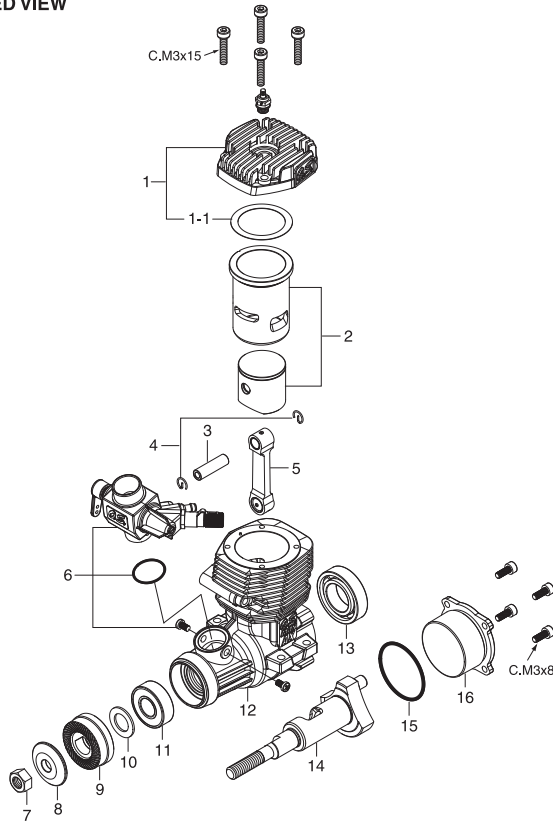

ENGINE EXPLODED VIEW

* Type of screw
C...Cap Screw

CARBURETOR EXPLODED VIEW

* Type of screw
N...Round Head Screw S...Set Screw

ENGINE PARTS LIST

No.	Code No.	Description
1	24604010	Cylinder Head
1-1	24614010	Head Gasket
2	24603000	Cylinder & Piston Assembly
3	24806301	Piston Pin
4	24817100	Piston Pin Retainer (2pcs.)
5	25305002	Connecting Rod
6	24681010	Carburetor Complete (Type 40K)
7	23210007	Propeller Nut
8	23209003	Propeller Washer
9	24608020	Drive Hub
10	46120000	Thrust Washer
11	26731002	Crankshaft Ball Bearing (F)
12	24601010	Crankcase
13	26730005	Crankshaft Ball Bearing (R)
14	24602000	Crankshaft
15	25804170	Cover Gasket
16	24607010	Cover Plate
	71605300	Glow Plug No.6
	72200080	Needle Valve Extension Cable Set
	24625211	E-3071 Silencer Assembly
	24625125	"O" Ring
	25625300	Assembly Screw
	22681957	Pressure Nipple (No.7)
	25425400	Silencer Retaining Screw (C.M3x35 2pcs.)

The specifications are subject to alteration for improvement without notice.

CAP SCREW SETS (10pcs./set)

Code No.	Size	Pcs. used in an engine
79871110	M3x8	Cover Plate Retaining Screw (4pcs.)
79871150	M3x15	Cylinder Head Retaining Screw (4pcs.)

CARBURETOR PARTS LIST

No.	Code No.	Description
1	22081408	Throttle Lever Assembly
1-1	22081313	Throttle Lever Retaining Screw
2	24681210	Carburetor Rotor
3	25781600	Mixture Control Valve Assembly
3-1	46066319	"O" Ring (L) (2pcs.)
3-2	22781800	"O" Ring (S) (2pcs.)
4	24681110	Carburetor Body (40K)
5	45581820	Rotor Guide Screw
6	22681953	Fuel Inlet (No.1)
7	44281970	Needle Assembly
7-1	24981837	"O" Ring (2pcs.)
7-2	26381501	Set Screw
8	27381940	Needle-valve Holder Assembly
8-1	26711305	Ratchet Spring (No.4)
9	46215000	Carburetor Rubber Gasket
10	25081700	Carburetor Retaining Screw