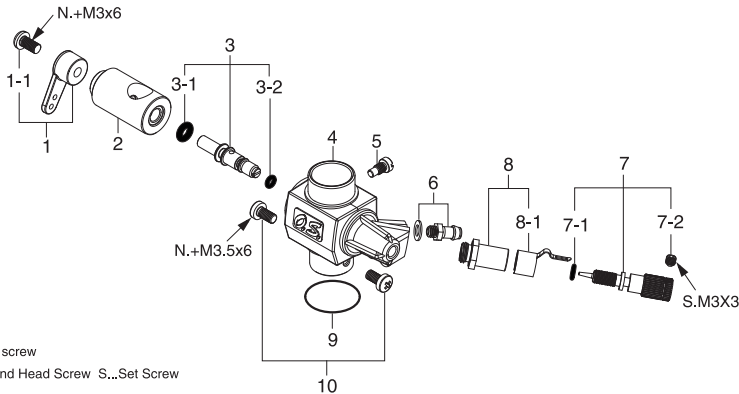

ENGINE EXPLODED VIEW

* Type of screw
C...Cap Screw

CARBURETOR EXPLODED VIEW

* Type of screw
N...Round Head Screw S...Set Screw

ENGINE PARTS LIST

No.	Code No.	Description
1	24604010	Cylinder Head
1-1	24614010	Head Gasket
2	24603000	Cylinder & Piston Assembly
3	24806301	Piston Pin
4	24817100	Piston Pin Retainer (2pcs.)
5	25305002	Connecting Rod
6	24681010	Carburetor Complete (Type 40K)
7	23210007	Propeller Nut
8	23209003	Propeller Washer
9	24608020	Drive Hub
10	46120000	Thrust Washer
11	26731002	Crankshaft Ball Bearing (F)
12	24601010	Crankcase
13	26730005	Crankshaft Ball Bearing (R)
14	24602000	Crankshaft
15	25804170	Cover Gasket
16	24607010	Cover Plate
	71605300	Glow Plug No.6
	72200080	Needle Valve Extension Cable Set
	24625211	E-3071 Silencer Assembly
	24625125	"O" Ring
	25625300	Assembly Screw
	22681957	Pressure Nipple (No.7)
	25425400	Silencer Retaining Screw (C.M3x35 2pcs.)

The specifications are subject to alteration for improvement without notice.

CAP SCREW SETS (10pcs./set)

Code No.	Size	Pcs. used in an engine
79871110	M3x8	Cover Plate Retaining Screw (4pcs.)
79871150	M3x15	Cylinder Head Retaining Screw (4pcs.)

CARBURETOR PARTS LIST

No.	Code No.	Description
1	22081408	Throttle Lever Assembly
1-1	22081313	Throttle Lever Retaining Screw
2	24681210	Carburetor Rotor
3	25781600	Mixture Control Valve Assembly
3-1	46066319	"O" Ring (L) (2pcs.)
3-2	22781800	"O" Ring (S) (2pcs.)
4	24681110	Carburetor Body (40K)
5	45581820	Rotor Guide Screw
6	22681953	Fuel Inlet (No.1)
7	44281970	Needle Assembly
7-1	24981837	"O" Ring (2pcs.)
7-2	26381501	Set Screw
8	27381940	Needle-valve Holder Assembly
8-1	26711305	Ratchet Spring (No.4)
9	46215000	Carburetor Rubber Gasket
10	25081700	Carburetor Retaining Screw