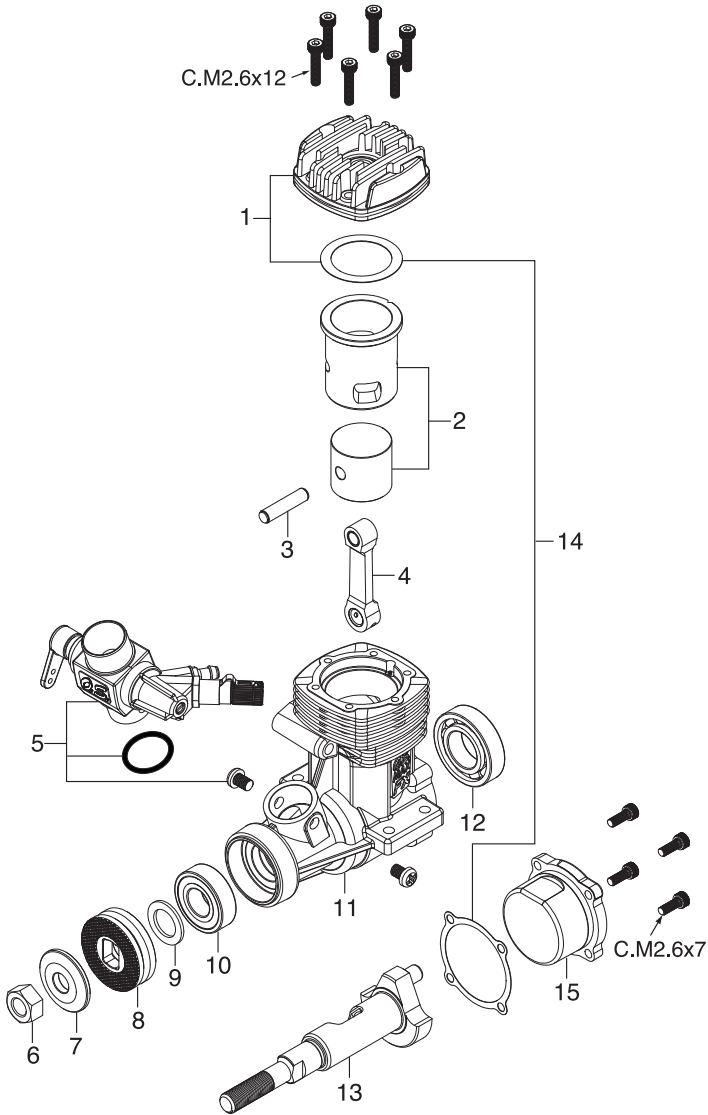

ENGINE EXPLODED VIEW & PARTS LIST

* Type of screw

C...Cap Screw S...Set Screw

No.	Code No.	Description
1	22604020	Cylinder Head
2	22603040	Cylinder Piston Assembly
3	22606009	Piston Pin
4	22805010	Connecting Rod
5	22582000	Carburetor Complete (Type 21L)
6	23210007	Propeller Nut (1/4-28)
7	23009006	Propeller Washer
8	22808000	Drive Hub
9	22620003	Thrust Washer
10	22831000	Crankshaft Ball Bearing (F)
11	22601050	Crankcase
12	22630002	Crankshaft Ball Bearing (R)
13	22602030	Crankshaft
14	22614010	Gasket Set
15	22607020	Cover Plate
	71608001	Glow Plug No.8
	22628000	892 Silencer Assembly
	22681957	Pressure Fitting (No.7)
	23325300	Assembly Screw
	22625404	Retaining Screw (N.+M3x27 2pcs.)

CAP SCREW SETS (10pcs./sets)

Code No.	Size	Pcs. used in an engine
79871020	M2.6x7	Cover Plate Retaining Screw (4pcs.)
79871040	M2.6x12	Cylinder Head Retaining Screw (6pcs.)

CARBURETOR EXPLODED VIEW & PARTS LIST

* Type of screw

N...Round Head Screw S...Set Screw

No.	Code No.	Description
1	22081408	Throttle Lever Assembly
2	22582200	Carburetor Rotor
3	29181620	Mixture Control Valve Assembly
3-1	46066319	"O" Ring (L) (2pcs.)
3-2	22781800	"O" Ring (S) (2pcs.)
4	22582100	Carburetor Body
5	45581820	Roter Guide Screw
6	22681953	Fuel Inlet (No.1)
7	44281970	Needle Assembly
7-1	24981837	"O" Ring (2pcs.)
7-2	26381501	Set Screw
8	27381940	Needle-valve Holder Assembly
8-1	26711305	Ratchet Spring
9	22615000	Carburetor Rubber Gasket
10	23081706	Carburetor Retaining Screw