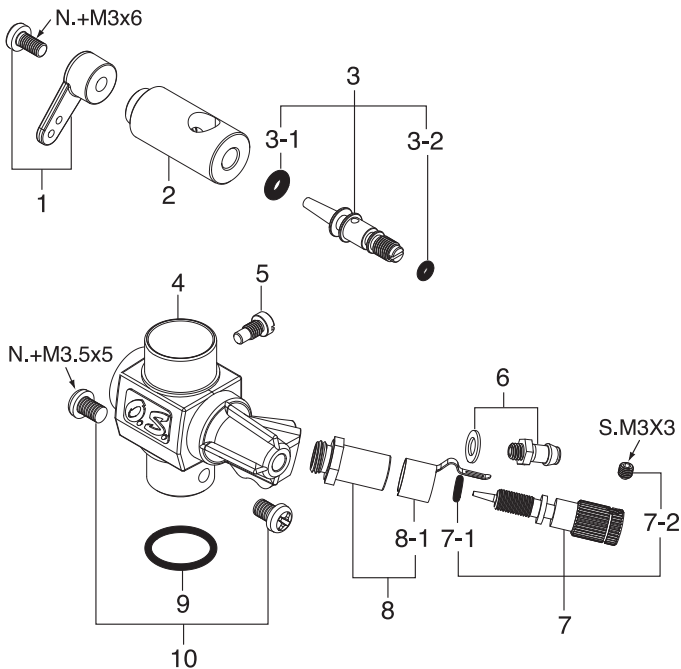

ENGINE EXPLODED VIEW & PARTS LIST

* Type of screw

C...Cap Screw S...Set Screw

No.	Code No.	Description
1	22604020	Cylinder Head
2	22603040	Cylinder Piston Assembly
3	22606009	Piston Pin
4	22805010	Connecting Rod
5	22582000	Carburetor Complete (Type 21L)
6	23210007	Propeller Nut (1/4-28)
7	23009006	Propeller Washer
8	22808000	Drive Hub
9	22620003	Thrust Washer
10	22831000	Crankshaft Ball Bearing (F)
11	22601050	Crankcase
12	22630002	Crankshaft Ball Bearing (R)
13	22602030	Crankshaft
14	22614010	Gasket Set
15	22607020	Cover Plate
	71608001	Glow Plug No.8
	22628000	892 Silencer Assembly
	22681957	Pressure Fitting (No.7)
	23325300	Assembly Screw
	22625404	Retaining Screw (N.+M3x27 2pcs.)

CAP SCREW SETS (10pcs./sets)

Code No.	Size	Pcs. used in an engine
79871020	M2.6x7	Cover Plate Retaining Screw (4pcs.)
79871040	M2.6x12	Cylinder Head Retaining Screw (6pcs.)

CARBURETOR EXPLODED VIEW & PARTS LIST

* Type of screw

N...Round Head Screw S...Set Screw

No.	Code No.	Description
1	22081408	Throttle Lever Assembly
2	22582200	Carburetor Rotor
3	29181620	Mixture Control Valve Assembly
3-1	46066319	"O" Ring (L) (2pcs.)
3-2	22781800	"O" Ring (S) (2pcs.)
4	22582100	Carburetor Body
5	45581820	Roter Guide Screw
6	22681953	Fuel Inlet (No.1)
7	44281970	Needle Assembly
7-1	24981837	"O" Ring (2pcs.)
7-2	26381501	Set Screw
8	27381940	Needle-valve Holder Assembly
8-1	26711305	Ratchet Spring
9	22615000	Carburetor Rubber Gasket
10	23081706	Carburetor Retaining Screw