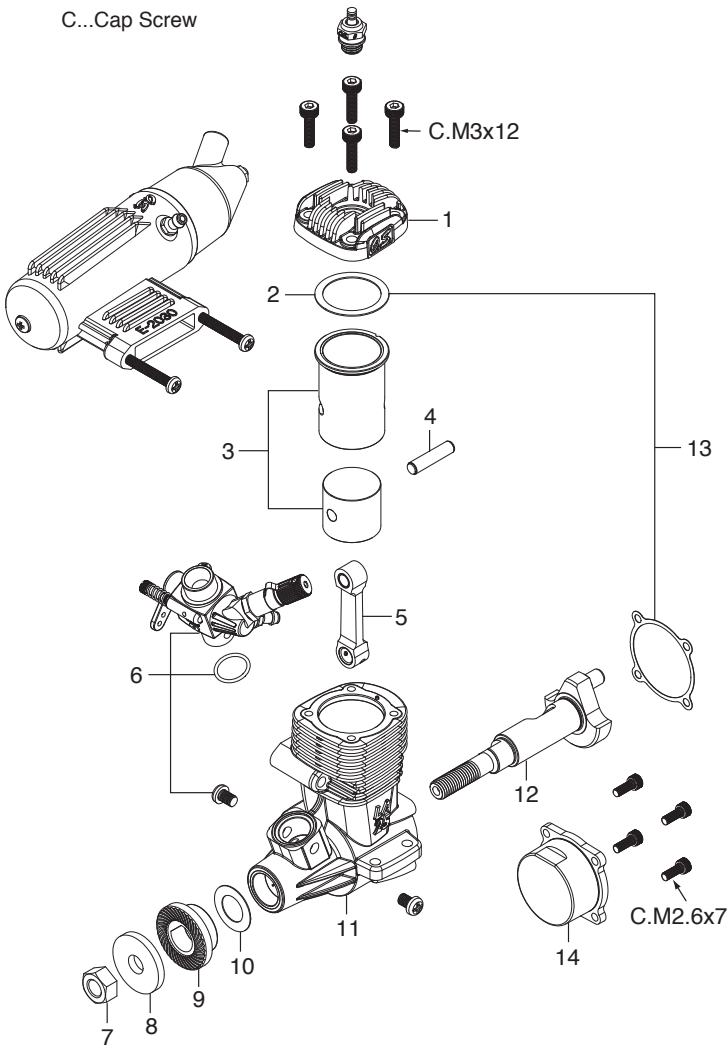

## ENGINE EXPLODED VIEW & PARTS LIST

\* Type of screw

C...Cap Screw

No.	Code No.	Description
1	22554010	Cylinder Head
2	22564000	Head Gasket
3	22553000	Cylinder & Piston Assembly
4	22606009	Piston Pin
5	22405013	Connecting Rod
6	22381010	Carburetor Complete (Type 22F)
7	23210007	Propeller Nut (1/4-28)
8	24009000	Propeller Washer
9	22558000	Drive Hub
10	22020001	Thrust Washer
11	22551010	Crankcase
12	22302000	Crankshaft
13	22364000	Gasket Set
14	22307000	Cover Plate
	71605300	Glow Plug No.6 (A3)
	22325020	E-2030 Silencer Assembly
	22325310	Assembly Screw
	22681957	Pressure Nipple (No.7)
	22625404	Silencer Retaining Screw (M3x27 2pcs.)

### CAP SCREW SETS (10pcs./sets)

Code No.	Size	Pcs. used in an engine
79871020	M2.6x7	Cover Plate Retaining Screw (4pcs.)
79871140	M3x12	Cylinder Head Retaining Screw (4pcs.)

## CARBURETOR EXPLODED VIEW & PARTS LIST

\* Type of screw

N...Round Head Screw S...Set Screw

No.	Code No.	Description
1	44281970	Needle Assembly
1-1	24981837	"O" Ring
1-2	26381501	Set Screw
2	27381940	Needle-valve Holder Assembly
2-1	26711305	Ratchet Spring
3	22681953	Fuel Inlet (No.1)
4	22581300	Rotor Guide Screw
5	22381110	Carburetor Body
6	22381600	Air Bleed Screw
7	22381200	Carburetor Rotor
8	22081408	Throttle Lever Assembly (No.5)
8-1	22081313	Throttle Lever Retaining Screw
9	22615000	Carburetor Rubber Gasket
10	23081706	Carburetor Retaining Screw