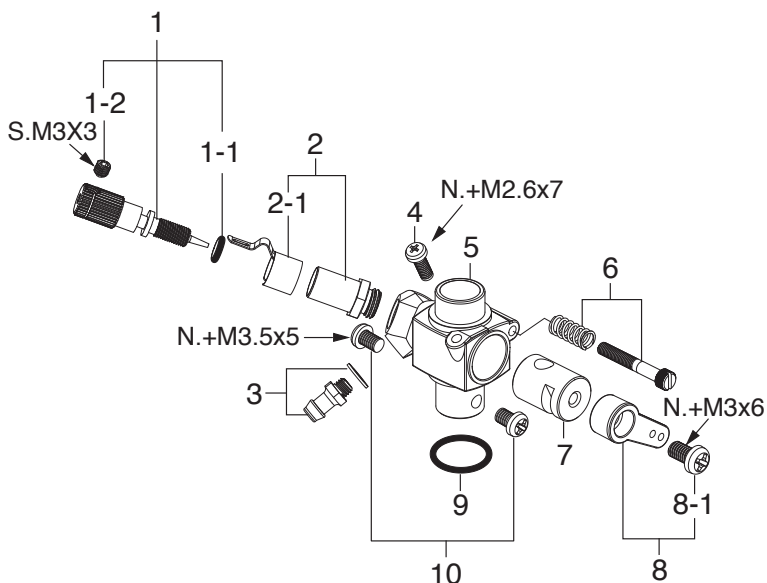

## ENGINE EXPLODED VIEW & PARTS LIST

\* Type of screw

C...Cap Screw

No.	Code No.	Description
1	22554010	Cylinder Head
2	22564000	Head Gasket
3	22553000	Cylinder & Piston Assembly
4	22606009	Piston Pin
5	22405013	Connecting Rod
6	22381010	Carburetor Complete (Type 22F)
7	23210007	Propeller Nut (1/4-28)
8	24009000	Propeller Washer
9	22558000	Drive Hub
10	22020001	Thrust Washer
11	22551010	Crankcase
12	22302000	Crankshaft
13	22364000	Gasket Set
14	22307000	Cover Plate
	71605300	Glow Plug No.6 (A3)
	22325020	E-2030 Silencer Assembly
	22325310	Assembly Screw
	22681957	Pressure Nipple (No.7)
	22625404	Silencer Retaining Screw (M3x27 2pcs.)

### CAP SCREW SETS (10pcs./sets)

Code No.	Size	Pcs. used in an engine
79871020	M2.6x7	Cover Plate Retaining Screw (4pcs.)
79871140	M3x12	Cylinder Head Retaining Screw (4pcs.)

## CARBURETOR EXPLODED VIEW & PARTS LIST

\* Type of screw

N...Round Head Screw S...Set Screw

No.	Code No.	Description
1	44281970	Needle Assembly
1-1	24981837	"O" Ring
1-2	26381501	Set Screw
2	27381940	Needle-valve Holder Assembly
2-1	26711305	Ratchet Spring
3	22681953	Fuel Inlet (No.1)
4	22581300	Rotor Guide Screw
5	22381110	Carburetor Body
6	22381600	Air Bleed Screw
7	22381200	Carburetor Rotor
8	22081408	Throttle Lever Assembly (No.5)
8-1	22081313	Throttle Lever Retaining Screw
9	22615000	Carburetor Rubber Gasket
10	23081706	Carburetor Retaining Screw