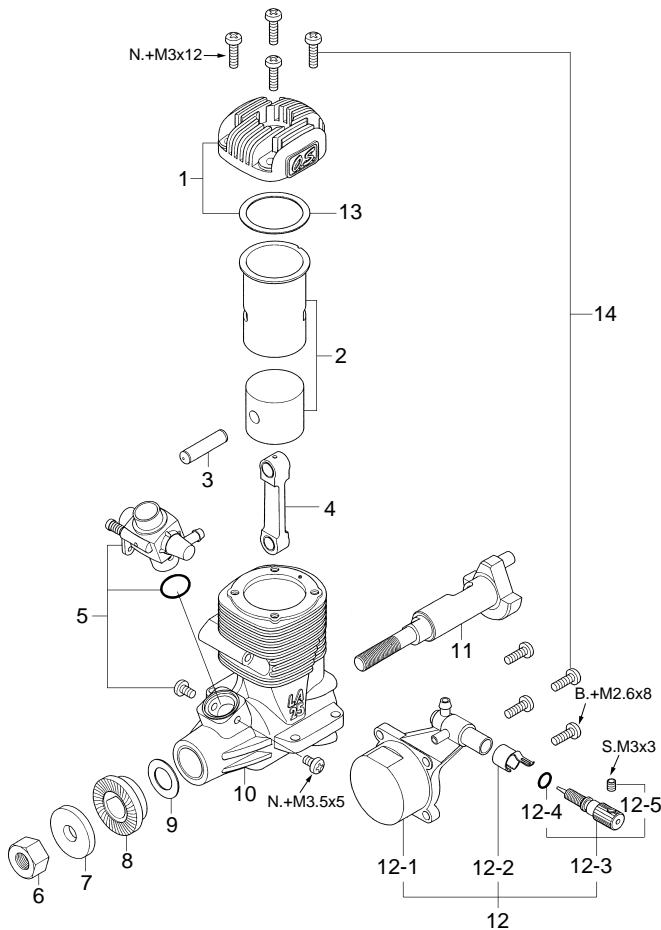

MAX-25LA
(12350)

MAX-25LA (Silver)
(12352)

TYPE 20H
(22581000)

* Type of screw
C...Cap Screw M...Oval Fillister-Head Screw
F...Flat Head Screw N...Round Head Screw S...Set Screw

No.	Code No.	Description
1	22554000	Cylinder Head (Midnight Blue)
	22554010	Cylinder Head (Silver)
2	22553000	Cylinder & Piston Assembly
3	22606009	Piston Pin
4	22405013	Connecting Rod
5	22581000	Carburetor Complete 20H
6	23210007	Propeller Nut
7	24009000	Propeller Washer
8	22558000	Drive Hub
9	22020001	Thrust Washer
10	22551000	Crankcase (Midnight Blue)
	22551010	Crankcase (Silver)
11	22302000	Crankshaft
12	22557000	Cover Plate Assembly
12-1	22557100	Cover Plate
12-2	26711305	Ratchet Spring
12-3	24081970	Needle
12-4	24981837	"O" Ring
12-5	26381501	Set Screw
13	22564000	Head Gasket
14	22563000	Screw Set
	71605300	Glow Plug A3
	22325020	E-2030 Silencer
	22681957	Pressure Fitting
	22325310	Assembly Screw
	22625404	Retaining Screw(N.+M3x27 2pcs.)

No.	Code No.	Description
1	22081408	Throttle Lever Assembly
1-1	22081313	Throttle Lever Fixing Screw
2	22381200	Carburetor Rotor
3	24081600	Air-bleed Screw
4	22581100	Carburetor Body
5	22581300	Throttle Stop Screw
6	22615000	Carburetor Gasket
7	23081706	Carburetor Retaining Screw

O.S. GENUINE PARTS & ACCESSORIES

Code No.	Description
71908100	Radial Motor Mount
23024008	1/4"-28 Spinner Nut
23024009	1/4"-28 (L) Spinner Nut
72200080	Needle Valve Extension Cable Set
73101000	Long Propeller Nut Set
73101020	1/4"-M5 Propeller Nut Set For 2C Spinner
22325060	LA Series Colored Silencer E-2030 Blue
22325030	E-2030S Super Silencer
22325100	Silencer Extension Adaptor (Width 12.5mm)
71531000	Non-Bubble Weight
72403050	Super Filter (L)
79870030	M3 Blind Nut (10pcs.)
55500002	M3 Lock Washer (10sets.)
71521000	Long Socket Wrench With Plug Grip