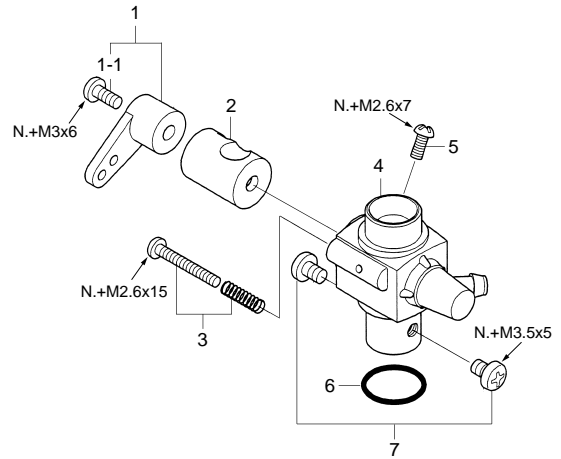

MAX-25LA
(12350)

MAX-25LA (Silver)
(12352)

TYPE 20H
(22581000)

* Type of screw
C...Cap Screw M...Oval Fillister-Head Screw
F...Flat Head Screw N...Round Head Screw S...Set Screw

No.	Code No.	Description
1	22554000	Cylinder Head (Midnight Blue)
	22554010	Cylinder Head (Silver)
2	22553000	Cylinder & Piston Assembly
3	22606009	Piston Pin
4	22405013	Connecting Rod
5	22581000	Carburetor Complete 20H
6	23210007	Propeller Nut
7	24009000	Propeller Washer
8	22558000	Drive Hub
9	22020001	Thrust Washer
10	22551000	Crankcase (Midnight Blue)
	22551010	Crankcase (Silver)
11	22302000	Crankshaft
12	22557000	Cover Plate Assembly
12-1	22557100	Cover Plate
12-2	26711305	Ratchet Spring
12-3	24081970	Needle
12-4	24981837	"O" Ring
12-5	26381501	Set Screw
13	22564000	Head Gasket
14	22563000	Screw Set
	71605300	Glow Plug A3
	22325020	E-2030 Silencer
	22681957	Pressure Fitting
	22325310	Assembly Screw
	22625404	Retaining Screw(N.+M3x27 2pcs.)

No.	Code No.	Description
1	22081408	Throttle Lever Assembly
1-1	22081313	Throttle Lever Fixing Screw
2	22381200	Carburetor Rotor
3	24081600	Air-bleed Screw
4	22581100	Carburetor Body
5	22581300	Throttle Stop Screw
6	22615000	Carburetor Gasket
7	23081706	Carburetor Retaining Screw

O.S. GENUINE PARTS & ACCESSORIES

Code No.	Description
71908100	Radial Motor Mount
23024008	1/4"-28 Spinner Nut
23024009	1/4"-28 (L) Spinner Nut
72200080	Needle Valve Extension Cable Set
73101000	Long Propeller Nut Set
73101020	1/4"-M5 Propeller Nut Set For 2C Spinner
22325060	LA Series Colored Silencer E-2030 Blue
22325030	E-2030S Super Silencer
22325100	Silencer Extension Adaptor (Width 12.5mm)
71531000	Non-Bubble Weight
72403050	Super Filter (L)
79870030	M3 Blind Nut (10pcs.)
55500002	M3 Lock Washer (10sets.)
71521000	Long Socket Wrench With Plug Grip