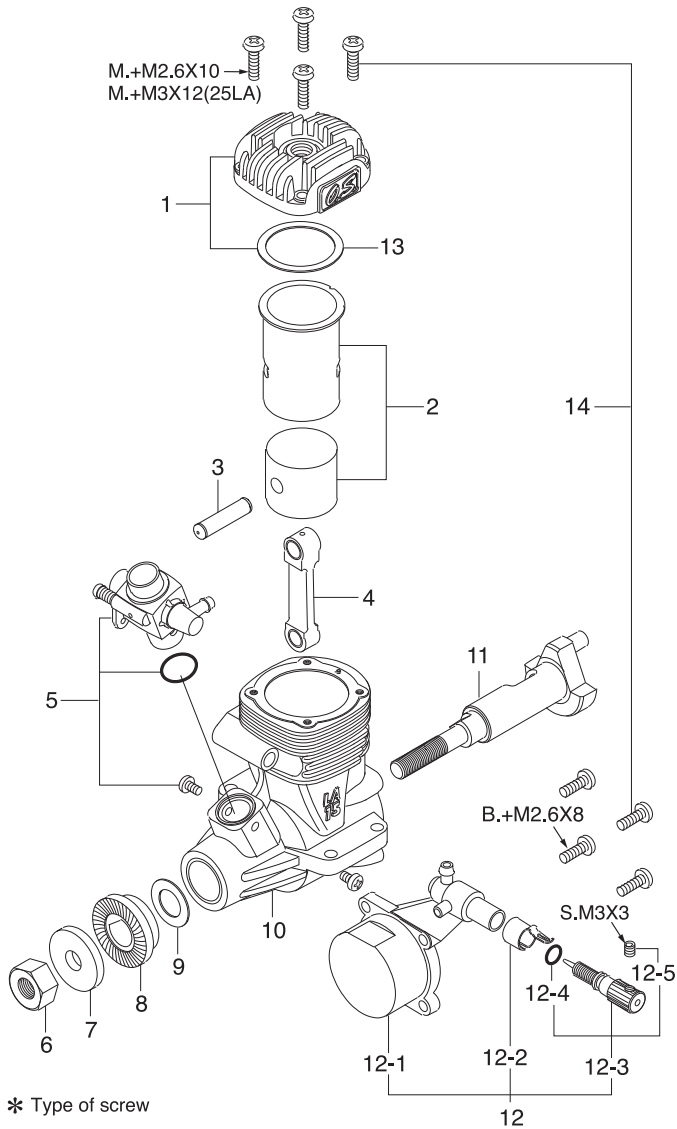

ENGINE EXPLODED VIEW & PARTS LIST
MAX-15LA / MAX-25LA

* Type of screw
 C...Cap Screw T...Tapping Screw
 N...Round Head Screw S...Set Screw

10G

No.	Code No.	Description
1	22081408	Throttle Lever Assembly
1-1	22081313	Throttle Lever Fixing Screw
2	21781200	Carburetor Rotor
3	21783600	Air-bleed Screw
4	21783100	Carburetor Body
5	21783300	Throttle Stop Screw
6	21015001	Carburetor Gasket
7	23081706	Carburetor Retaining Screw

MAX-15LA

No.	Code No.	Description
1	21754010	Cylinder Head (Silver)
2	21753000	Cylinder & Piston Assembly
3	21706000	Piston Pin
4	21205040	Connecting Rod
5	21783000	Carburetor Complete 10G
6	20810007	Propeller Nut
7	21109005	Propeller Washer
8	21758000	Drive Hub
9	21620006	Thrust Washer
10	21751010	Crankcase (Silver)
11	21752000	Crankshaft
12	21757000	Cover Plate Assembly
12-1	21757100	Cover Plate
12-2	26711305	Ratchet Spring
12-3	21781970	Needle
12-4	24981837	"O" Ring
12-5	26381501	Set Screw
13	21714100	Head Gasket
14	21713000	Screw Set
	71605300	Glow Plug N0.6 (Former A3)
	21225000	871 Silencer
	22681957	Pressure Fitting
	22325300	Assembly Screw
	21225400	Retaining Screw(N.+M2.6x25 2pcs.)

CARBURETOR EXPLODED VIEW & PARTS LIST

*Type of screw N...Round Head Screw