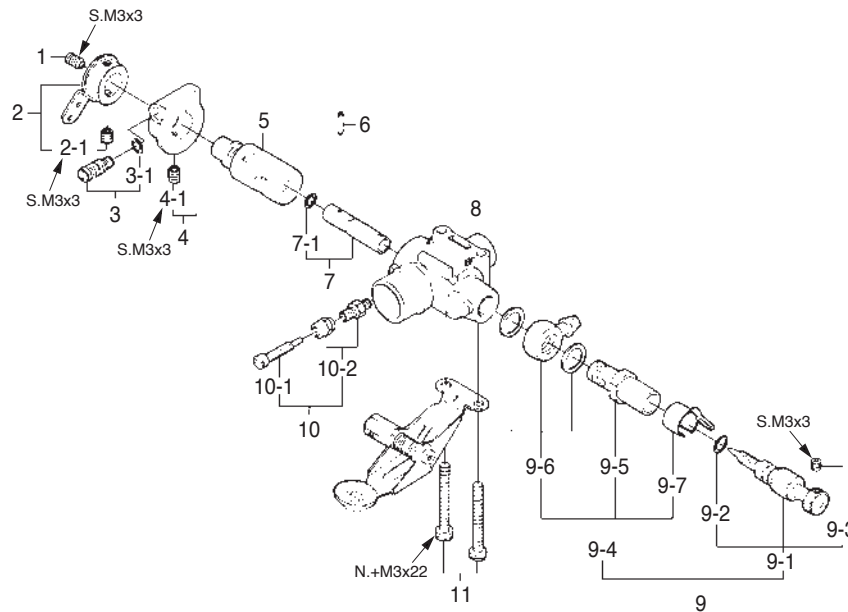

*Type of screw

C...Cap Screw B...Binding Screw M...Oval Fillister-Head Screw
F...Flat Head Screw T...Tapping Screw N...Round Head Screw S...Set Screw

Note: The choke valve assembly is not included in the carburetor complete.

No.	Code No.	Description
1	26381501	Set-screw
2	24981405	Throttle Lever Assembly 4BK-4E,20J,FF
2-1	26381501	Set-screw
3	46481320	Mixture Control Screw Assembly FF,FR,FT160
3-1	22781800	"O" Ring (2pcs.) (S) 10D,10F,1H-3H,20E
4	46481330	Mixture Control Screw Holder Assembly FF,FR
4-1	26381501	Set-screw
5	46481200	Carburetor Rotor FF320,FT160
6	46281340	Mixture Control Valve Pin FT160-300,FR5
7	46481310	Mixture Control Valve Assembly FF,FR,FT160
7-1	22781800	"O" Ring (2pcs.) (S) 10D,10F,1H-3H,20E
8	46481100	Carburetor Body FF320,FT160
9	46281900	Needle Valve Assembly FT,FF,FR
9-1	29081952	Needle Assembly 6H,7H,8B,6P,FT,FF,FR
9-2	24981837	"O" Ring (2pcs.)
9-3	26381501	Set-screw
9-4	46181940	Needle Valve Holder Assembly FT,FF
9-5	46181941	Needle Valve Holder FT,FF,FR,91FX
9-6	46181950	Fuel Inlet 20M,FT,FF,FR,91FX
9-7	26711305	Ratchet Spring No.4
10	26781619	Throttle Stop Screw Assembly FT,FF,4D,46
10-1	26681305	Throttle Stop Screw 2D-7B
10-2	26681803	Throttle Stop Screw Holder 2D-7B
11	45581700	Carburetor Retaining Screw FS70S-120S