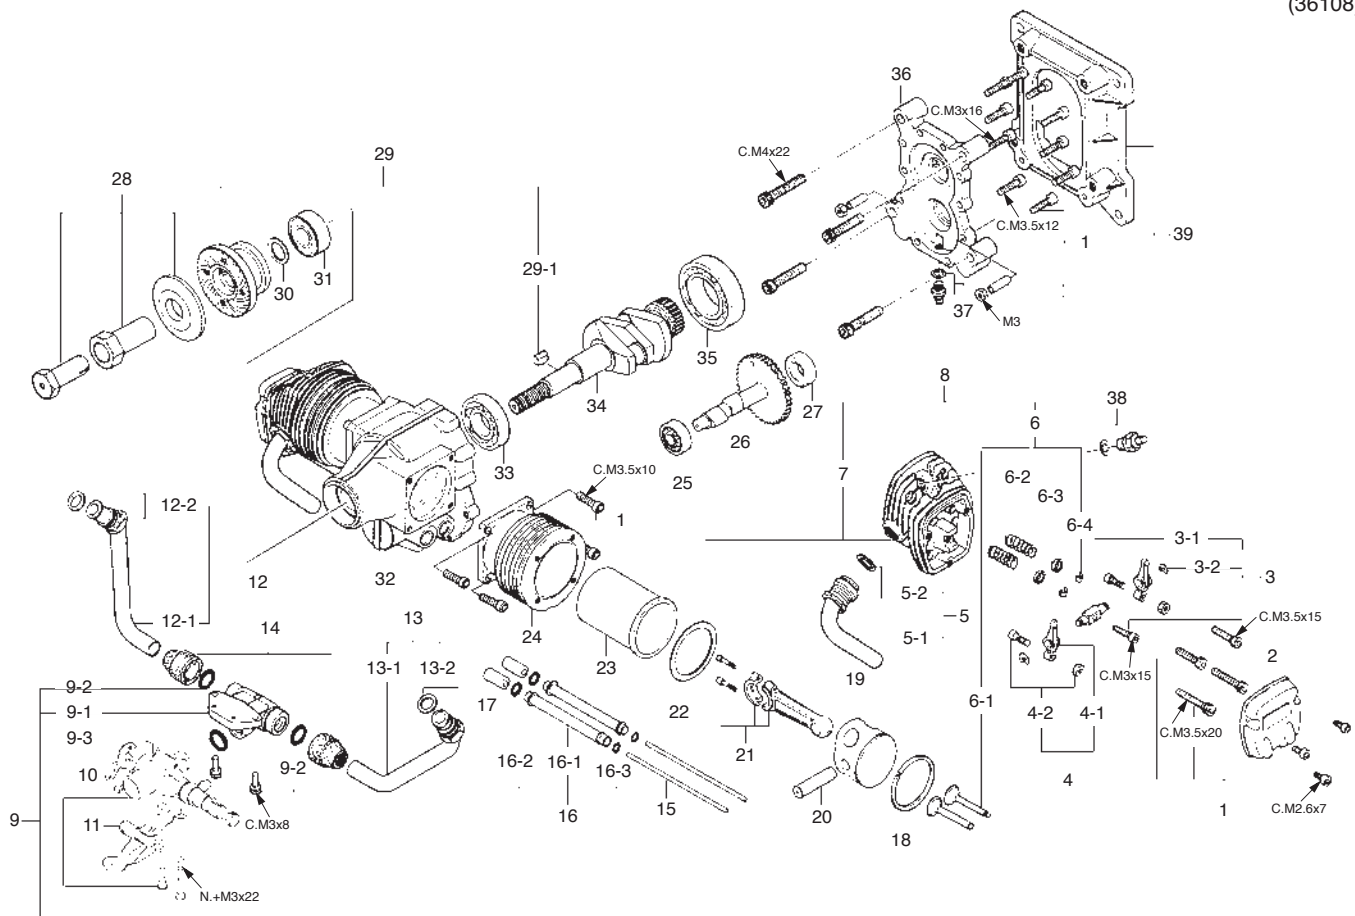

* Type of screw

C...Cap Screw B...Binding Screw M...Oval Fillister-Head Screw
F...Flat Head Screw T...Tapping Screw N...Round Head Screw S...Set Screw

No.	Code No.	Description
1	46013002	Screw Set FT160,FT120-2
2	46104200	Rocker Cover FT160
3	45961400	Rocker Support Assembly FS α -81,FS70-91S
3-1	45961410	Rocker Support FS α -81,FS70,91S
3-2	45761600	Rocker Arm Retainer (2pcs.) FS26S-120S,70U
4	45361000	Rocker Arm Assembly (1pair) FS70S,91S2,FR
4-1	45361100	Rocker Arm (1pc.) FS70S,91S2,FF,FR
4-2	45061202	Tappet Adjusting Screw FS,FT,FF,FR,IL
5	46169000	Exhaust Pipe Assembly FT160
5-1	46169100	Exhaust Pipe FT160
5-2	45169200	Exhaust Pipe Lock Nut FT160,FT120-2
6	46160000	Valve Assembly (1pair) FS90,FT160,FF,IL
6-1	46160100	Valve (1pc.) FS90,FT160,FF,IL
6-2	45460200	Valve Spring (1pc.) FT160,IL300
6-3	45060309	Spring Seat (1pc.) FS,FT,FR,IL
6-4	46160400	Valve Spring Retainer (2pcs.) FS,FT,FR,IL
7	46104110	Cylinder Head (W/Gasket) FT160
8	46104020	Cylinder Head (W/Valve Assembly) FT160
9	46168000	Intake Manifold Assembly FT160
9-1	46168010	Intake Manifold FT160
9-2	45115000	Intake Pipe "O" Ring (2pcs.) (P-8) FS52S,FR
9-3	46115000	Carburetor Rubber Gasket (S-11.2)
10	46481000	Carburetor Complete FF320,FT160
11	46184000	Choke Valve Assembly FT,FF
12	46168100	Intake Pipe Assembly (right) FT160
12-1	46168110	Intake Pipe (right) FT160
12-2	45169200	Intake Pipe Lock Nut FT160,FT120-2
13	46168200	Intake Pipe Assembly (left) FT160
13-1	46168210	Intake Pipe (left) FT160
13-2	45169200	Intake Pipe Lock Nut FT160,FT120-2
14	46168500	Intake Boots (2pcs.) FT160
15	46166000	Push Rod (2pcs.) FS120S-SP,FT160