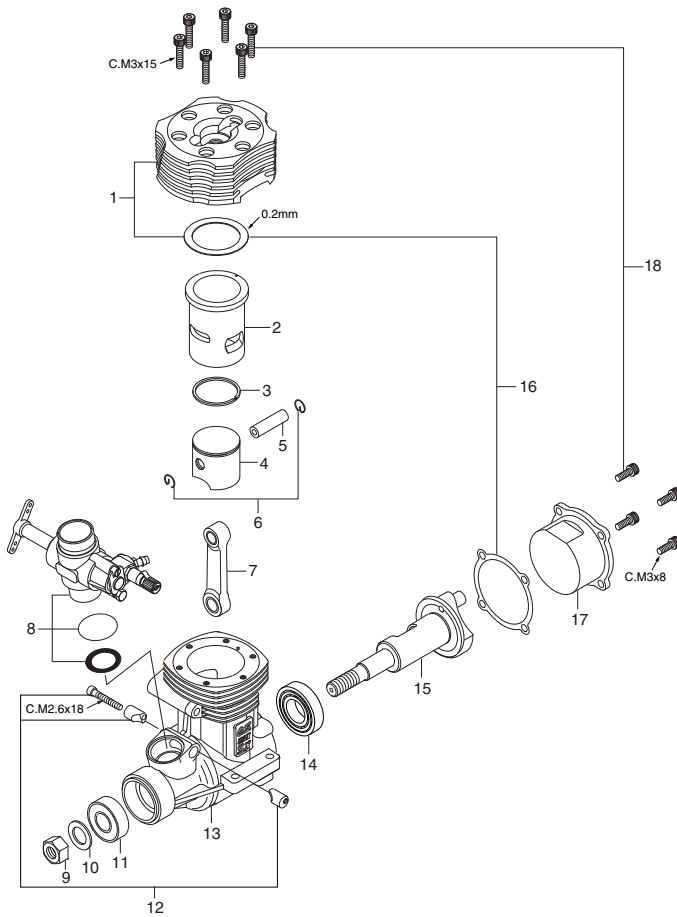

MAX-50SX-HRINGHYPER

(15550)

TYPE 60LH

(29083020)

*Type of screw

C...Cap Screw M...Oval Fillister-Head Screw

F...Flat Head Screw N...Round Head Screw S...Set Screw

No.	Code No.	Description
1	25204200	Hyper Head
2	25203100	Cylinder Liner
3	25303400	Piston Ring
4	25203200	Piston
5	25206000	Piston Pin
6	25217000	Piston Pin Retainer (2pcs.)
7	25205000	Connecting Rod
8	29083020	Carburetor Complete (Type 60LH)
9	23210007	Propeller Nut
10	46120000	Thrust Washer
11	26731002	Crankshaft Bearing (Front)
12	23981700	Carburetor Retainer Assembly
13	25201000	Crankcase
14	26730010	Crankshaft Bearing (Rear)
15	25202000	Crankshaft
16	25214000	Gasket Set
17	25207000	Cover Plate
18	25613000	Screw Set
	71608001	Glow Plug No.8

No.	Code No.	Description
1	27381410	Throttle Lever Assembly
1-1	22826131	Throttle Lever Retaining Screw
2	29083200	Carburetor Rotor
3	29083600	Mixture Control Valve Assembly
3-1	27881810	"O" Ring (L) (2pcs.)
3-2	27881800	"O" Ring (S) (2pcs.)
3-3	27881820	"O" Ring (L) (2pcs.)
4	45581820	Rotor Guide Screw
5	29083110	Carburetor Body
6	22681953	Fuel Inlet (No.1)
7	27881330	Mixture Control Screw
8	27681340	Mixture Control Valve Stopper Assembly
9	27981900	Needle Valve Assembly
9-1	27981910	Needle Assembly
9-2	24981837	"O" Ring (2pcs.)
9-3	27381940	Needle Valve Holder Assembly
9-4	26711305	Ratchet Spring
10	29015019	Carburetor Rubber Gasket
11	23818190	Carburetor Sealing Washer

O.S. GENUINE PARTS & ACCESSORIES

Code No.	Description
27708010	Drive Hub (w/ woodruff key)
71705000	In-Flight Control Needle Valve
72403050	Super Filter (L)
55500002	M3 Lock Washer (10sets)
71530400	Crankshaft Clamp 3246
79871055	M2.6x18 Cap Screw Set (10pcs.)
71521000	Long Socket Wrench With Plug Grip