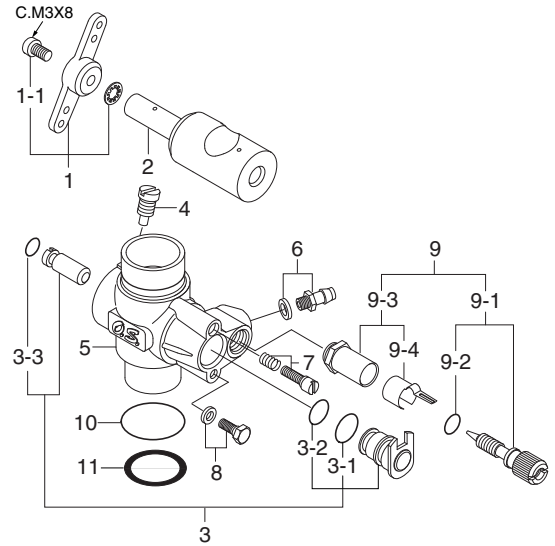

MAX-50SX-HRINGHYPER

(15550)

TYPE 60LH

(29083020)

*Type of screw

C...Cap Screw M...Oval Fillister-Head Screw

F...Flat Head Screw N...Round Head Screw S...Set Screw

No.	Code No.	Description
1	25204200	Hyper Head
2	25203100	Cylinder Liner
3	25303400	Piston Ring
4	25203200	Piston
5	25206000	Piston Pin
6	25217000	Piston Pin Retainer (2pcs.)
7	25205000	Connecting Rod
8	29083020	Carburetor Complete (Type 60LH)
9	23210007	Propeller Nut
10	46120000	Thrust Washer
11	26731002	Crankshaft Bearing (Front)
12	23981700	Carburetor Retainer Assembly
13	25201000	Crankcase
14	26730010	Crankshaft Bearing (Rear)
15	25202000	Crankshaft
16	25214000	Gasket Set
17	25207000	Cover Plate
18	25613000	Screw Set
	71608001	Glow Plug No.8

No.	Code No.	Description
1	27381410	Throttle Lever Assembly
1-1	22826131	Throttle Lever Retaining Screw
2	29083200	Carburetor Rotor
3	29083600	Mixture Control Valve Assembly
3-1	27881810	"O" Ring (L) (2pcs.)
3-2	27881800	"O" Ring (S) (2pcs.)
3-3	27881820	"O" Ring (L) (2pcs.)
4	45581820	Rotor Guide Screw
5	29083110	Carburetor Body
6	22681953	Fuel Inlet (No.1)
7	27881330	Mixture Control Screw
8	27681340	Mixture Control Valve Stopper Assembly
9	27981900	Needle Valve Assembly
9-1	27981910	Needle Assembly
9-2	24981837	"O" Ring (2pcs.)
9-3	27381940	Needle Valve Holder Assembly
9-4	26711305	Ratchet Spring
10	29015019	Carburetor Rubber Gasket
11	23818190	Carburetor Sealing Washer

O.S. GENUINE PARTS & ACCESSORIES

Code No.	Description
27708010	Drive Hub (w/ woodruff key)
71705000	In-Flight Control Needle Valve
72403050	Super Filter (L)
55500002	M3 Lock Washer (10sets)
71530400	Crankshaft Clamp 3246
79871055	M2.6x18 Cap Screw Set (10pcs.)
71521000	Long Socket Wrench With Plug Grip